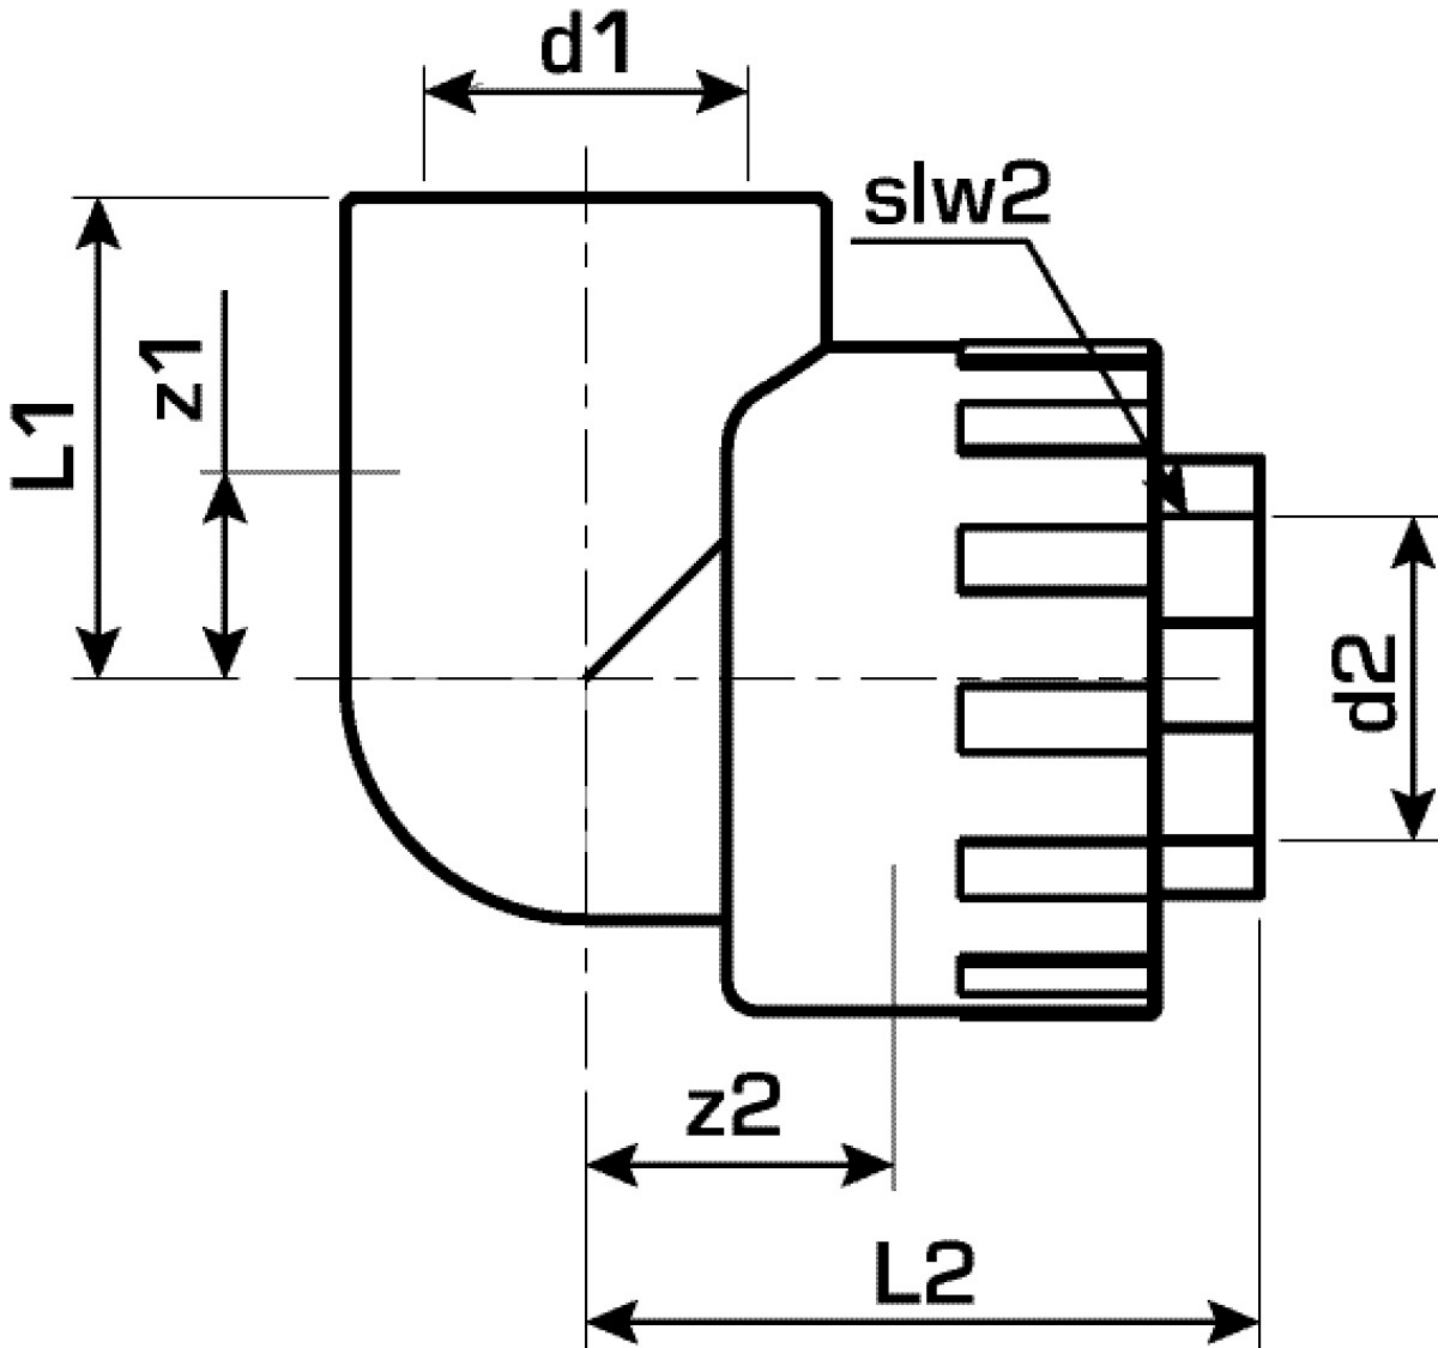

KETRIX

TRI23 KETRIX 90° adapter elbow with female thread 25x1/2"

55216E02

Areas of application

KETRIX polyfusion weld fitting for connecting POB pipes with fittings made of the same material without narrowing the cross-section, with injected male thread made of dezincification-resistant brass and non-porous metal-plating, thread conforms to ÖNORM EN 10226

System parts marked with an "S" are produced with a wrench attachment connection

Do NOT connect to threaded pipes or to cast iron fittings!

Specifications

Product information	
VPE1	10,00 SA1
VPE2	60,00 KT1
VPE3	240,00 KT2
VPE4	5760,00 PAL
weight	0,116 KGM
text	KETRIX 90° adapter elbow with female thread
INTRNR	39174000
main material group	KETRIX
material group	KETRIX metal fittings
code	TRI23

Art. No	label
55216E02	25x1/2"