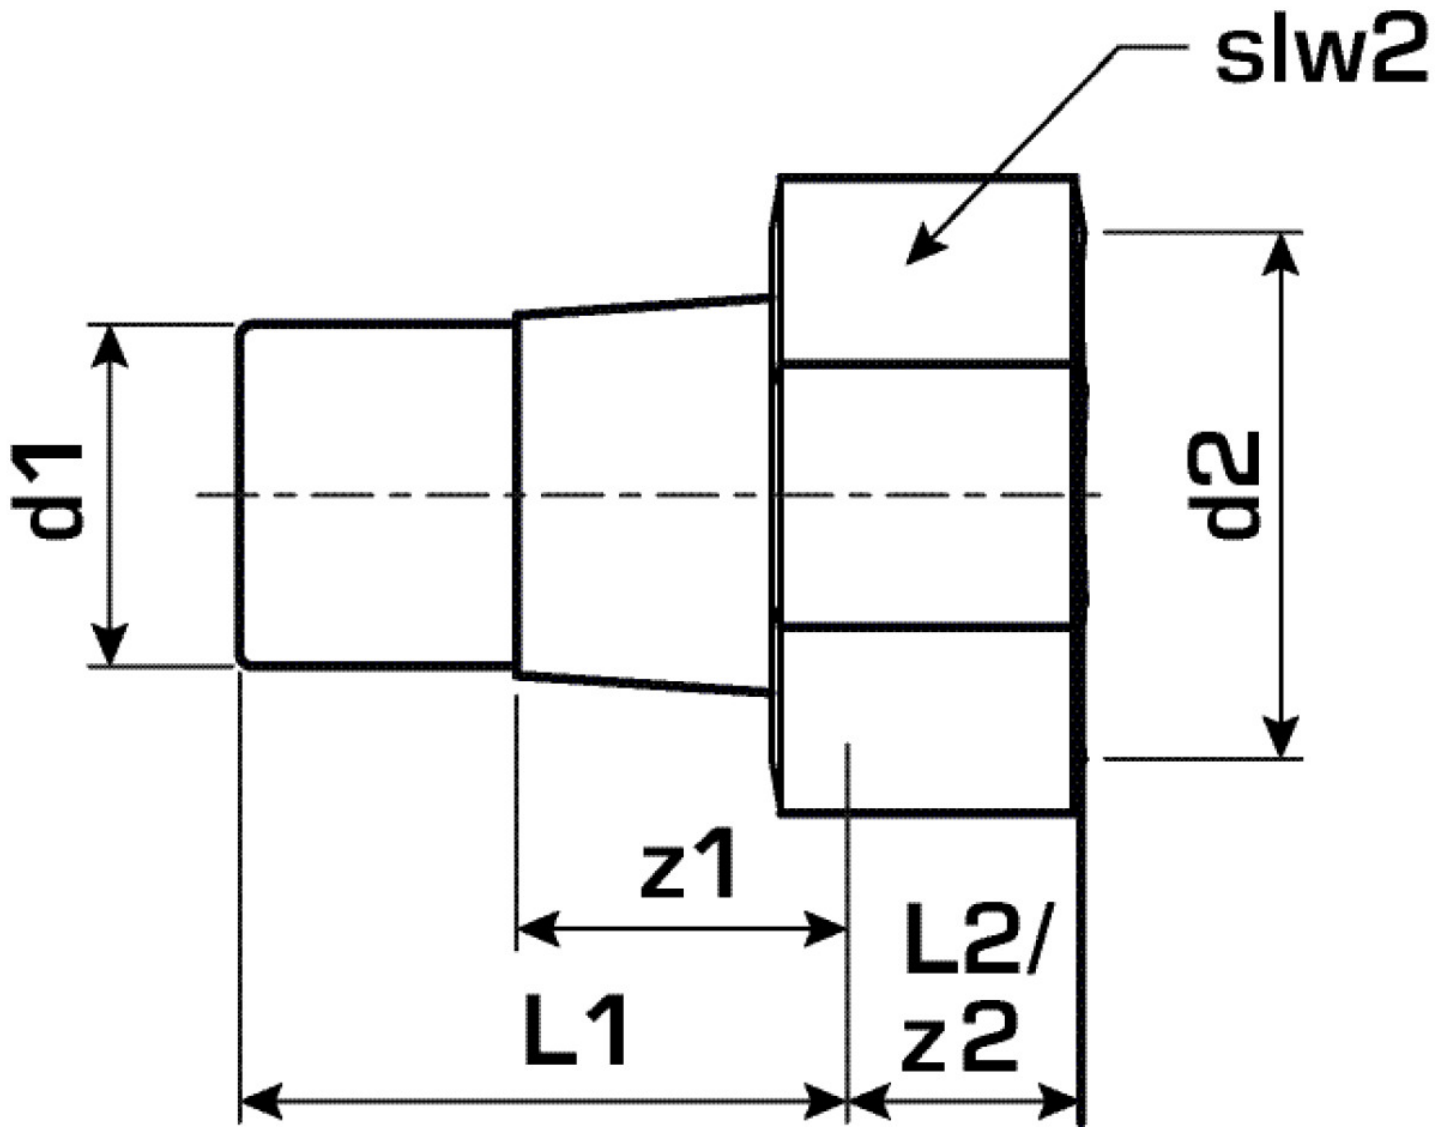

KETRIX

TRI57 KETRIX screw fitting connection
plastic/metal, female thread 90x3 3/4"

55244K18

Areas of application

KETRIX polyfusion weld fitting, flat sealing, including EPDM seal
plastic socket or EPDM seal available separately!

Specifications

Product information	
VPE1	1,00 SA1
VPE2	2,00 KT1
VPE3	8,00 KT2
VPE4	192,00 PAL
weight	1,539 KGM
text	KETRIX screw fitting connection plastic/metal, female thread
INTRNR	39174000
main material group	KETRIX
material group	KETRIX metal fittings
code	TRI57

Art. No	label
55244K18	90x3 3/4"