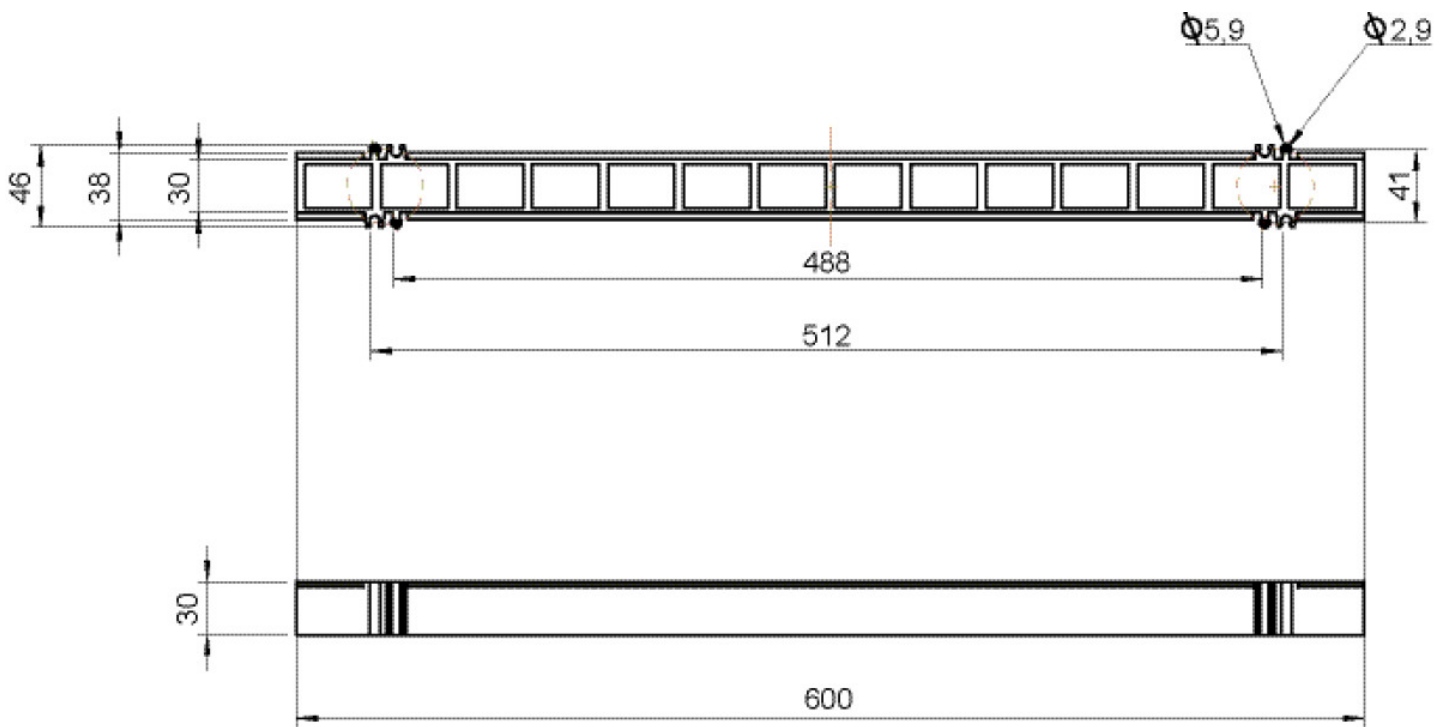

CLIMATE FIX

KC613 CLIMATEFIX formwork protector
300x35x35

6353200

Areas of application

?Plastic box to insert a KELOX connecting pipe for formwork-protecting installation of CLIMATEFIX near-surface ceiling modules

Specifications

Product information

VPE1	4,00 KT1
VPE2	100,00 KT2
weight	0,072 KGM
text	CLIMATEFIX formwork protector
INTRNR	39232100
main material group	CLIMATEFIX
material group	CLIMATEFIX fittings
code	KC613