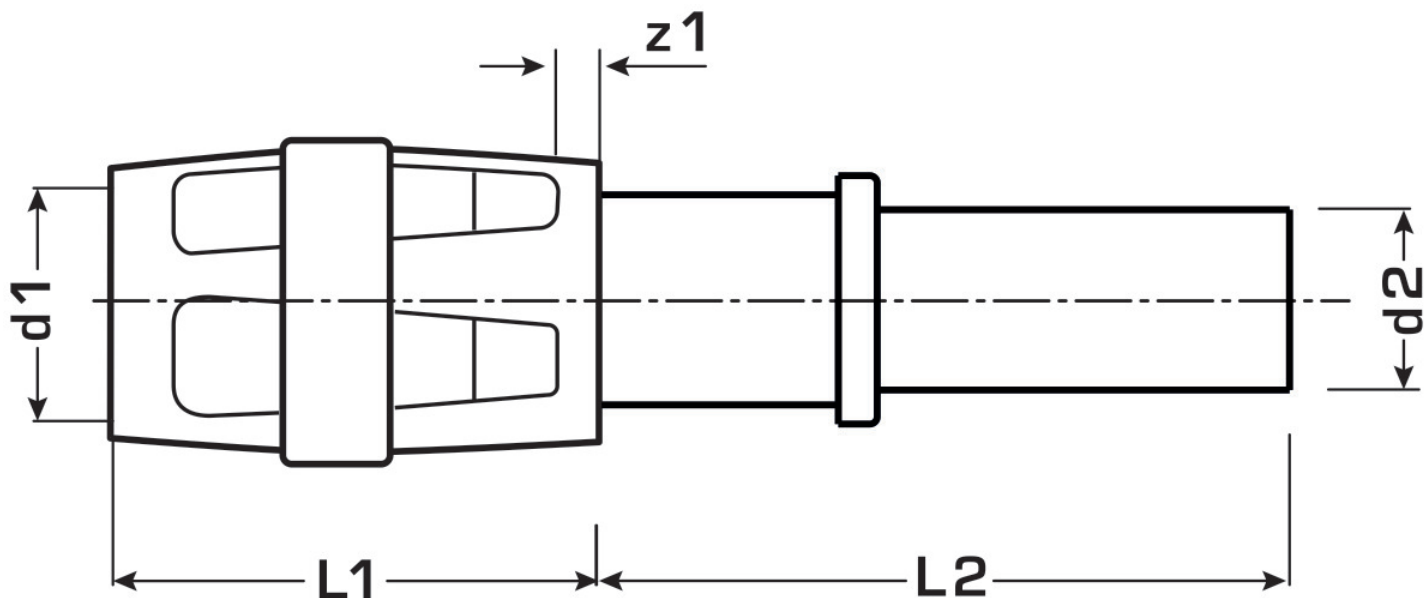

CLIMATE FIX

KCP489 CLIMATEFIX-PROTEC adapter 16/12

73273B36

Areas of application

?KELOX-PROTEC push-in adapter, straight, for connection to flexible fabric hoses (pipe size: 12 mm), body made from brass

ATTENTION: NOT suitable for drinking water!

Specifications

Article information

port 1	Einsteck (Push-Fitting)
port 2	Zapfen/Rohrende
execution	sonstige
design	gerade

Product information

VPE1	10,00 SA1
VPE2	180,00 KT1
weight	0,050 KGM
text	CLIMATEFIX-PROTEC adapter
INTRNR	74122000
main material group	CLIMATEFIX
material group	CLIMATEFIX fittings
code	KCP489

Art. No	label	d1 mm	d2 mm	L1 mm	L2 mm	z1 mm
73273B36	16/12	16	12	34	46	3