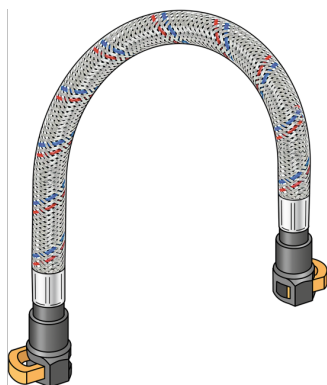

CLIMATE FIX

KCS413 CLIMATEFIX quick-plug hose 12/1750

63568175

Areas of application

Quick-plug hose for CLIMATEFIX ceiling sail, incl. EPDM sealing components, tensioning clip as a withdrawal barrier

Area of application: tmax 70°C/10 bar

ATTENTION: NOT FOR sanitation installations!

Specifications

Product information	
VPE1	2,00 SA1
VPE2	20,00 KT1
L	1,75
weight	0,150 KGM
text	CLIMATEFIX quick-plug hose
INTRNR	40093200
main material group	CLIMATEFIX
material group	CLIMATEFIX fittings
code	KCS413

Art. No	label
63568175	12/1750