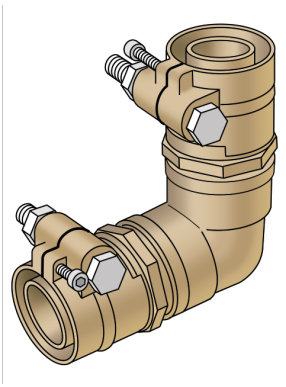

KELIT PEX

PEX14S-K KELIT PEX-PEX clamping connection with 90° elbow SANITARY 20/20

30304192001SK

Areas of application

PEX / PEX clamping connection, 90° elbow made of brass for connecting PEX05 or PEX06 sanitary pipes (SDR 7.4),
reduced version on request!

Specifications

Product information	
VPE1	1,00 STK
weight	0,750 KGM
text	KELIT PEX-PEX clamping connection with 90° elbow SANITARY
INTRNR	74122000
main material group	KELIT PEX
material group	PEX sanitary-fittings
code	PEX14S-K