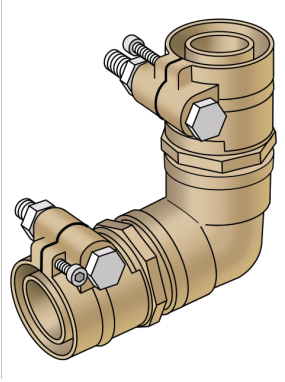

KELIT PEX

PEX14S-K KELIT PEX-PEX clamping connection with 90° elbow SANITARY 25/25

30304242001SK

Areas of application

PEX / PEX clamping connection, 90° elbow made of brass for connecting PEX05 or PEX06 sanitary pipes (SDR 7.4),
reduced version on request!

Specifications

Product information	
VPE1	1,00 STK
weight	0,850 KGM
text	KELIT PEX-PEX clamping connection with 90° elbow SANITARY
INTRNR	74122000
main material group	KELIT PEX
material group	PEX sanitary-fittings
code	PEX14S-K

Art. No	label
30304242001SK	25/25