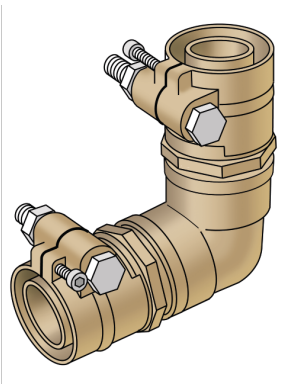

# KELIT PEX

## PEX14S-K KELIT PEX-PEX clamping connection with 90° elbow SANITARY 32/32

30304312001SK

### Areas of application

PEX / PEX clamping connection, 90° elbow made of brass for connecting PEX05 or PEX06 sanitary pipes (SDR 7.4),  
reduced version on request!

# Specifications

Product information	
VPE1	1,00 STK
weight	1,050 KGM
text	KELIT PEX-PEX clamping connection with 90° elbow SANITARY
INTRNR	74122000
main material group	KELIT PEX
material group	PEX sanitary-fittings
code	PEX14S-K