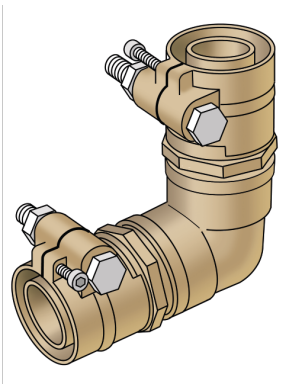

KELIT PEX

PEX14S-K KELIT PEX-PEX clamping connection
with 90° elbow SANITARY 40/40

30304362001SK

Areas of application

PEX / PEX clamping connection, 90° elbow made of brass for connecting PEX05 or PEX06 sanitary pipes (SDR 7.4),
reduced version on request!

Specifications

Product information	
VPE1	1,00 STK
weight	1,350 KGM
text	KELIT PEX-PEX clamping connection with 90° elbow SANITARY
INTRNR	74122000
main material group	KELIT PEX
material group	PEX sanitary-fittings
code	PEX14S-K