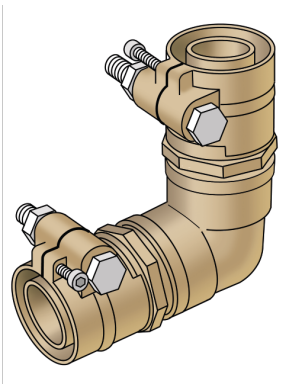

KELIT PEX

PEX14S-K KELIT PEX-PEX clamping connection with 90° elbow SANITARY 63/63

30304462001SK

Areas of application

PEX / PEX clamping connection, 90° elbow made of brass for connecting PEX05 or PEX06 sanitary pipes (SDR 7.4),
reduced version on request!

Specifications

Product information	
VPE1	1,00 STK
weight	3,000 KGM
text	KELIT PEX-PEX clamping connection with 90° elbow SANITARY
INTRNR	74122000
main material group	KELIT PEX
material group	PEX sanitary-fittings
code	PEX14S-K

Art. No	label
30304462001SK	63/63