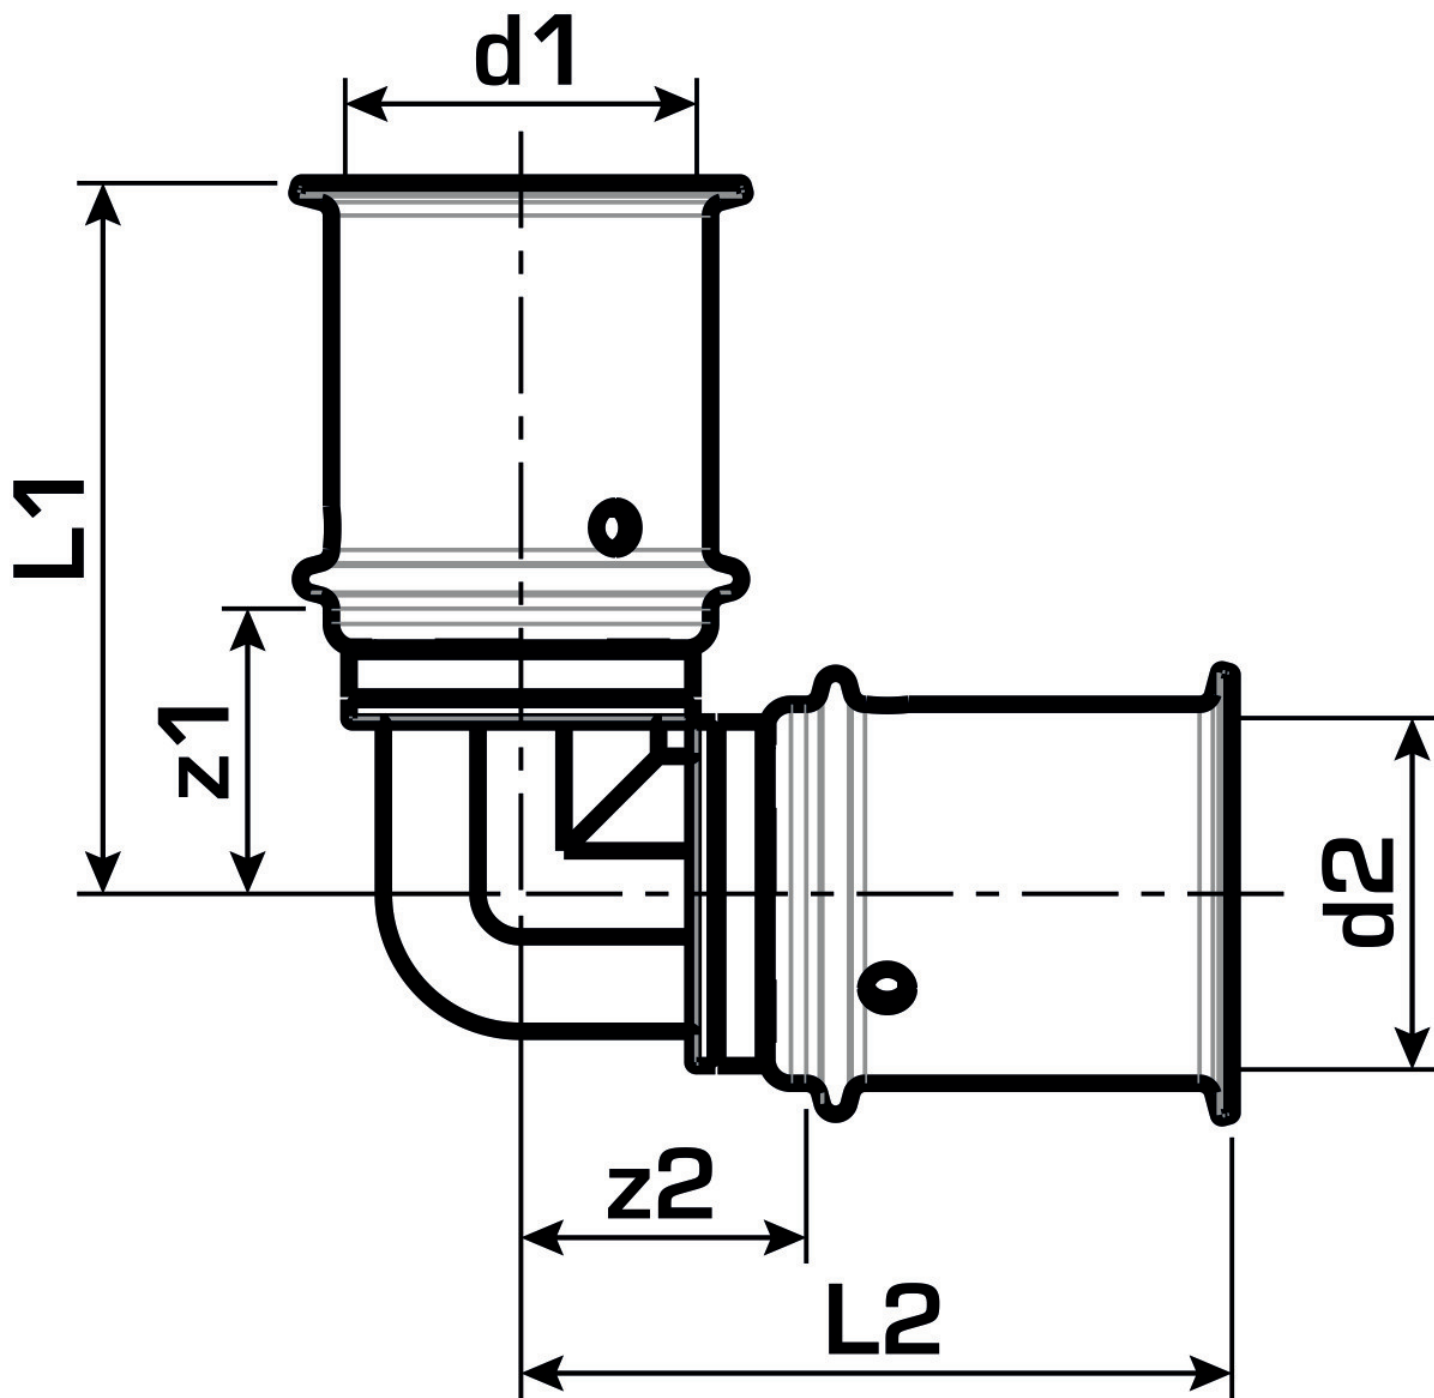

KELOX

KWX420W ?KELOX PPSU-W elbow 90° 16

77103BB0

Areas of application

?Press elbow 90° for changing direction with a minimal radius, made of PPSU (white), incl. support sleeves with O-rings and stainless steel press-fit sleeves

Approvals:

Specifications

Article information

port 1	Pressing socket
port 2	Pressing socket
execution	1-part
design	Knee
angle	90 °
press contour	U

Technical properties

maximum working pressure at 20 ° C	16 bar
------------------------------------	--------

Product information

VPE1	10,00 SA1
VPE2	200,00 KT1
weight	0,015 KGM
text	?KELOX PPSU-W elbow 90°
INTRNR	39174000
main material group	KELOX
material group	KELOX-PPSU plastic fittings
code	KWX420W

Art. No	label	d1 mm	d2 mm	L1 mm	L2 mm	z1 mm	z2 mm
77103BB0	16	16	16	39	39	15	15