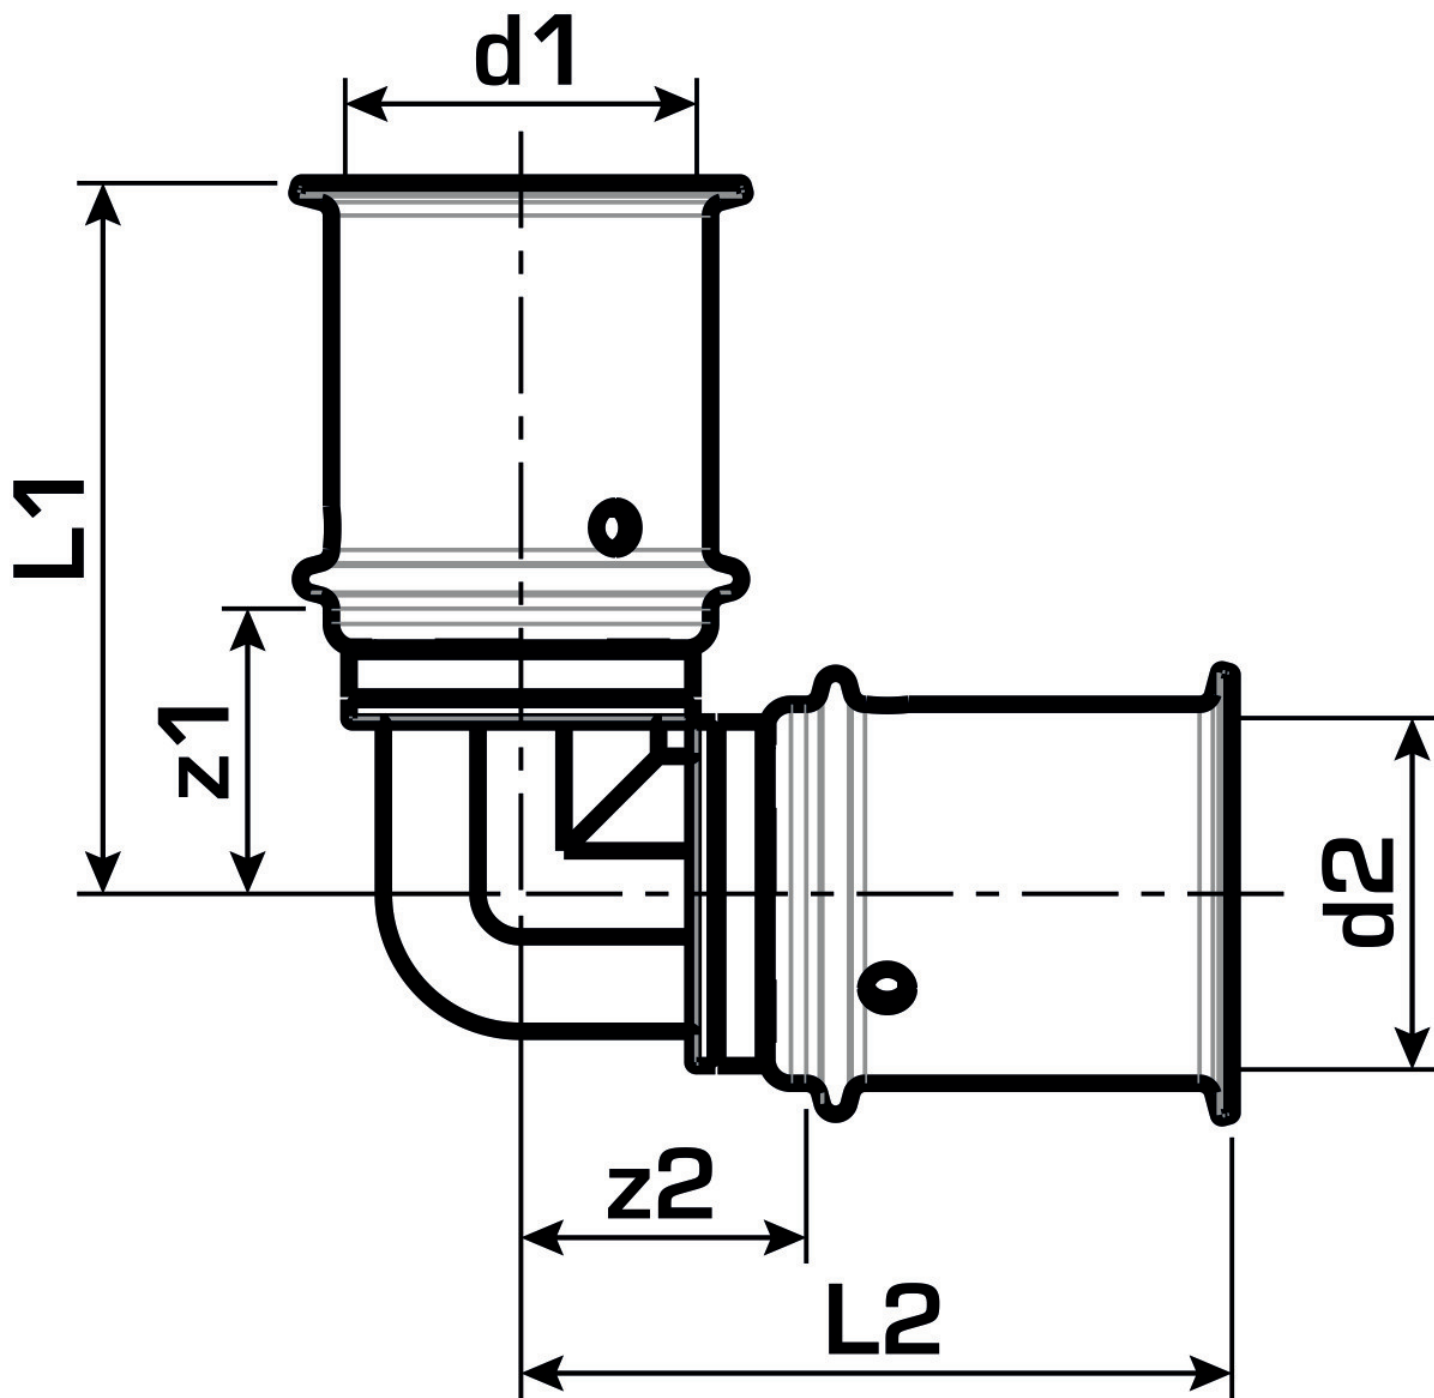

KELOX

KWX420W ?KELOX PPSU-W elbow 90° 20

77103DD0

Areas of application

?Press elbow 90° for changing direction with a minimal radius, made of PPSU (white), incl. support sleeves with O-rings and stainless steel press-fit sleeves

Approvals:

Specifications

Article information

port 1	Pressing socket
port 2	Pressing socket
execution	1-part
design	Knee
angle	90 °
press contour	U

Technical properties

maximum working pressure at 20 ° C	16 bar
------------------------------------	--------

Product information

VPE1	10,00 SA1
VPE2	150,00 KT1
weight	0,031 KGM
text	?KELOX PPSU-W elbow 90°
INTRNR	39174000
main material group	KELOX
material group	KELOX-PPSU plastic fittings
code	KWX420W

Art. No	label	d1 mm	d2 mm	L1 mm	L2 mm	z1 mm	z2 mm
77103DD0	20	20	20	43	43	21	21