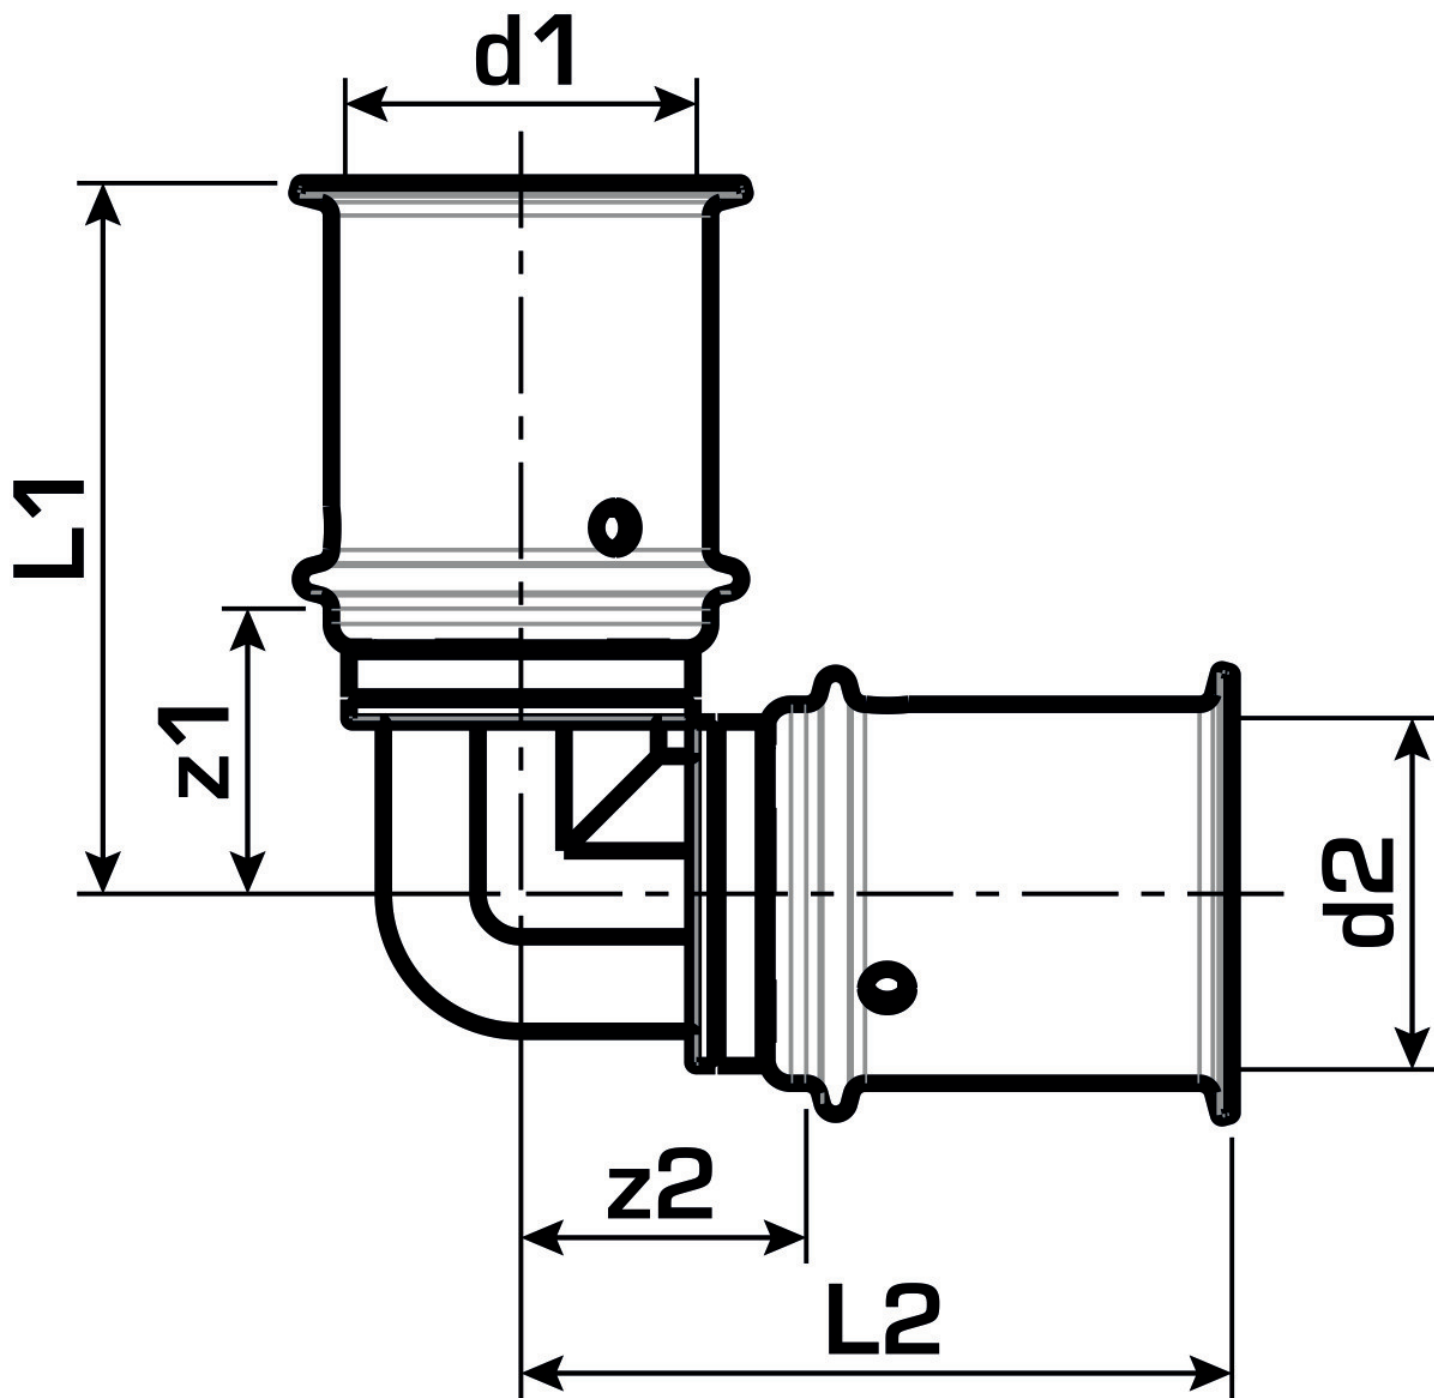

KELOX

KWX420W ?KELOX PPSU-W elbow 90° 25

77103EE0

Areas of application

?Press elbow 90° for changing direction with a minimal radius, made of PPSU (white), incl. support sleeves with O-rings and stainless steel press-fit sleeves

Approvals:

Specifications

Article information

port 1	Pressing socket
port 2	Pressing socket
execution	1-part
design	Knee
angle	90 °
press contour	U

Technical properties

maximum working pressure at 20 ° C	16 bar
------------------------------------	--------

Product information

VPE1	10,00 SA1
VPE2	80,00 KT1
weight	0,054 KGM
text	?KELOX PPSU-W elbow 90°
INTRNR	39174000
main material group	KELOX
material group	KELOX-PPSU plastic fittings
code	KWX420W

Art. No	label	d1 mm	d2 mm	L1 mm	L2 mm	z1 mm	z2 mm
77103EE0	25	25	25	52	52	24	24