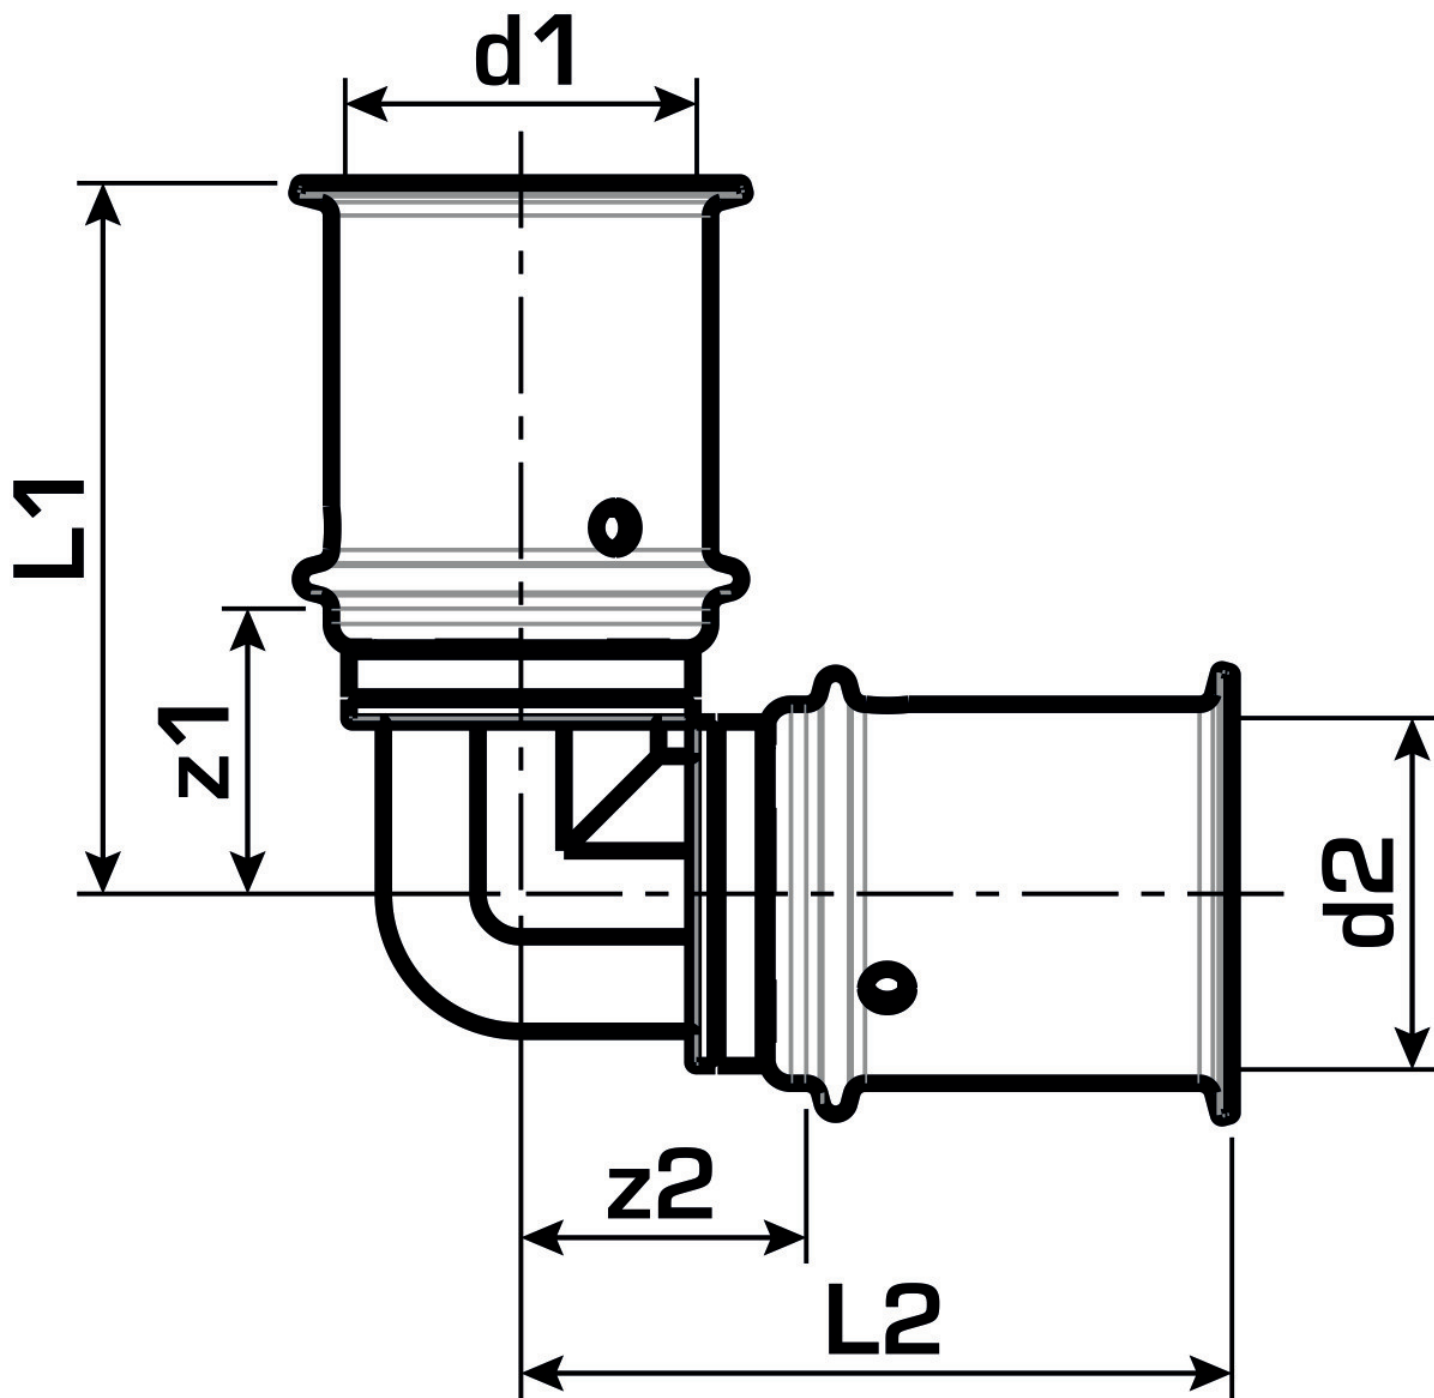

KELOX

KWX420W ?KELOX PPSU-W elbow 90° 32

77103FF0

Areas of application

?Press elbow 90° for changing direction with a minimal radius, made of PPSU (white), incl. support sleeves with O-rings and stainless steel press-fit sleeves

Approvals:

Specifications

Article information

port 1	Pressing socket
port 2	Pressing socket
execution	1-part
design	Knee
angle	90 °
press contour	U

Technical properties

maximum working pressure at 20 ° C	16 bar
------------------------------------	--------

Product information

VPE1	4,00 SA1
VPE2	44,00 KT1
weight	0,087 KGM
text	?KELOX PPSU-W elbow 90°
INTRNR	39174000
main material group	KELOX
material group	KELOX-PPSU plastic fittings
code	KWX420W

Art. No	label	d1 mm	d2 mm	L1 mm	L2 mm	z1 mm	z2 mm
77103FF0	32	32	32	56	56	26	26