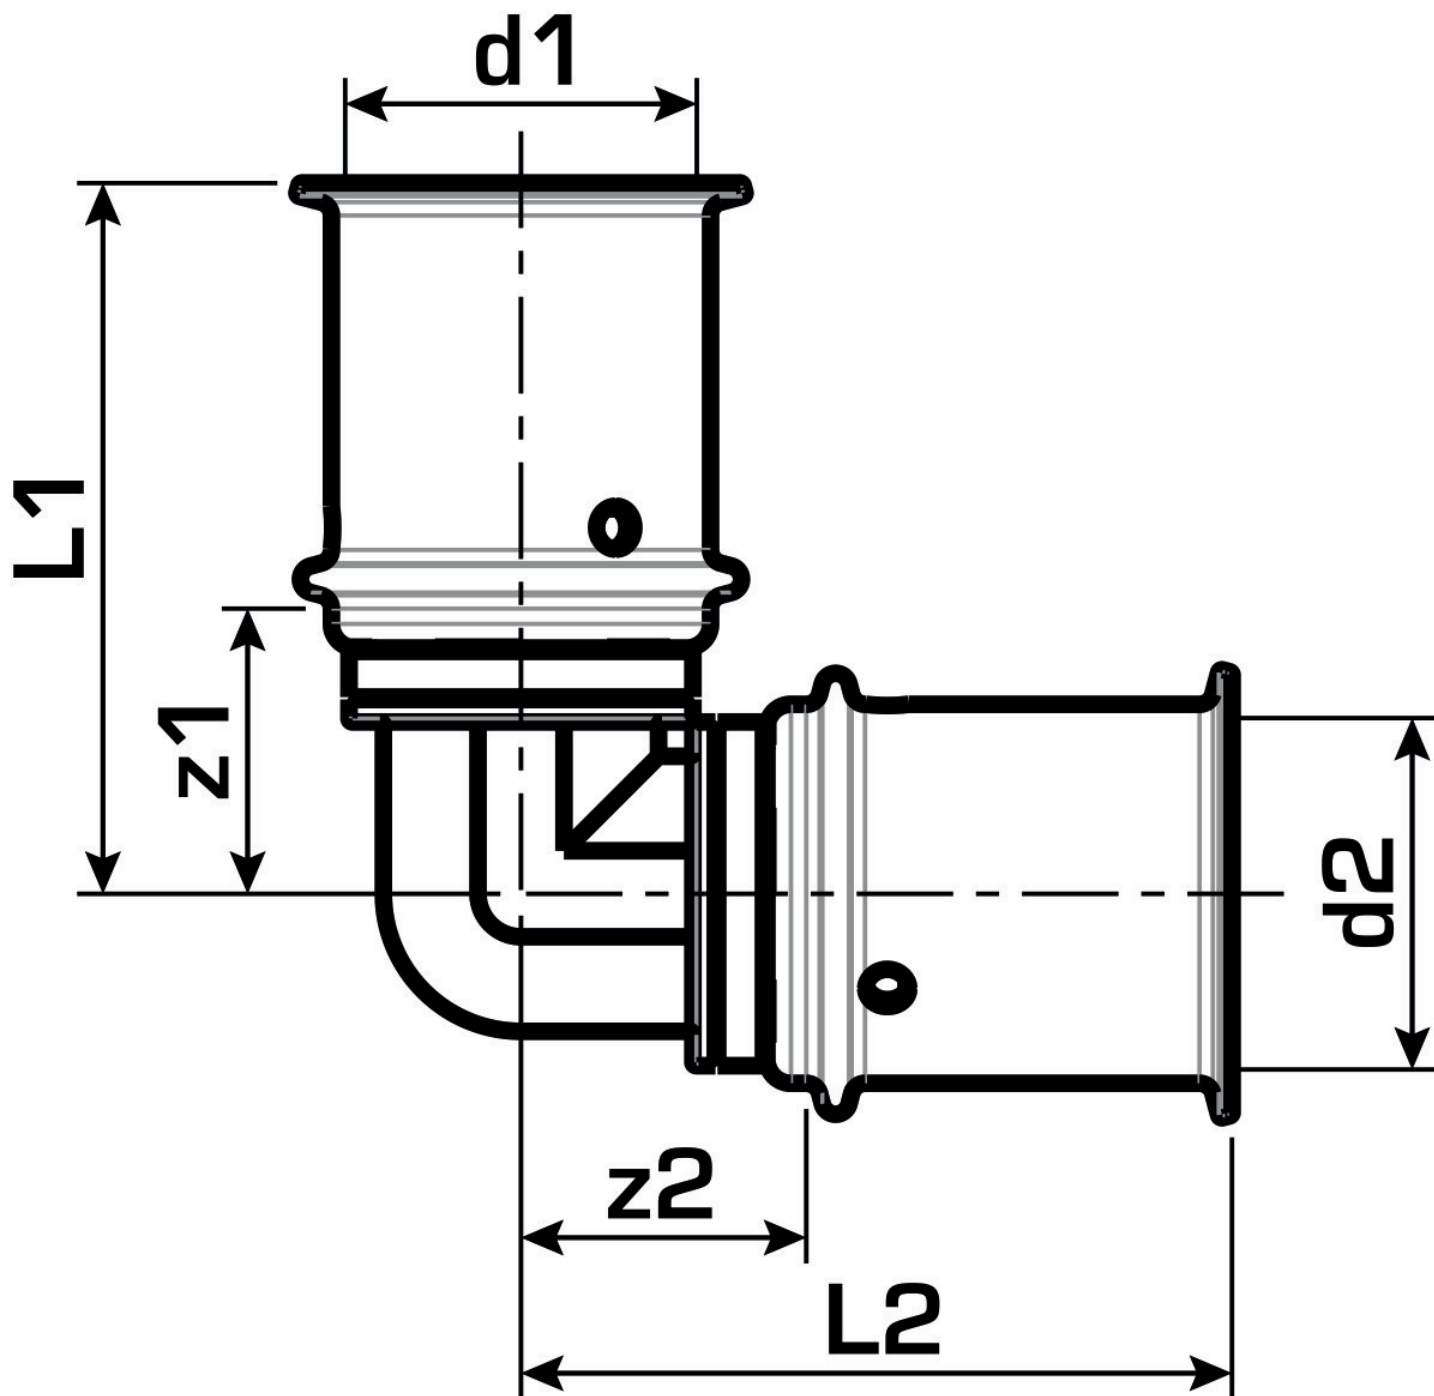

KELOX

KWX420W ?KELOX PPSU-W elbow 90° 63

77103II0

Areas of application

?Press elbow 90° for changing direction with a minimal radius, made of PPSU (white), incl. support sleeves with O-rings and stainless steel press-fit sleeves

Approvals:

Specifications

Article information

port 1	Pressing socket
port 2	Pressing socket
execution	1-part
design	Knee
angle	90 °
press contour	U

Technical properties

maximum working pressure at 20 ° C	16 bar
------------------------------------	--------

Product information

VPE1	1,00 SA1
VPE2	8,00 KT1
weight	0,206 KGM
text	?KELOX PPSU-W elbow 90°
INTRNR	39174000
main material group	KELOX
material group	KELOX-PPSU plastic fittings
code	KWX420W

Art. No	label	d1 mm	d2 mm	L1 mm	L2 mm	z1 mm	z2 mm
77103110	63	50	50	77	77	37	37