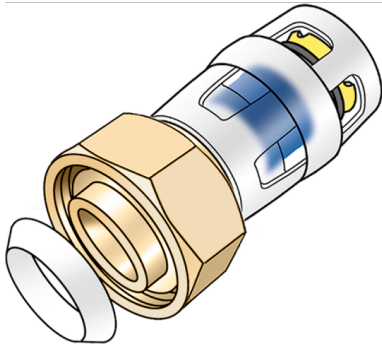

KMP455K KELOX-PROTEC union with female thread and wedge seal Seal 1/2"

73204002

Areas of application

Plug-in screw fitting with female thread for connecting to fittings, or threaded nipples made of dezincification-resistant brass (DZR), incl. push-on sleeve made of transparent polyamide, O rings, withdrawal barriers and protector ring as insertion locking device, incl. wedge seal

Approvals:

Specifications

Article information

design Straight

Technical properties

maximum working pressure at 20 ° C 10 bar

Product information

VPE1 10,00 SA1

VPE2 200,00 KT1

weight 0,001 KGM

text KELOX-PROTEC union with female thread and wedge seal

INTRNR 74122000

main material group KELOX

material group KELOX-PROtec pushfittings

code KMP455K

Art. No	label
73204002	Seal 1/2"