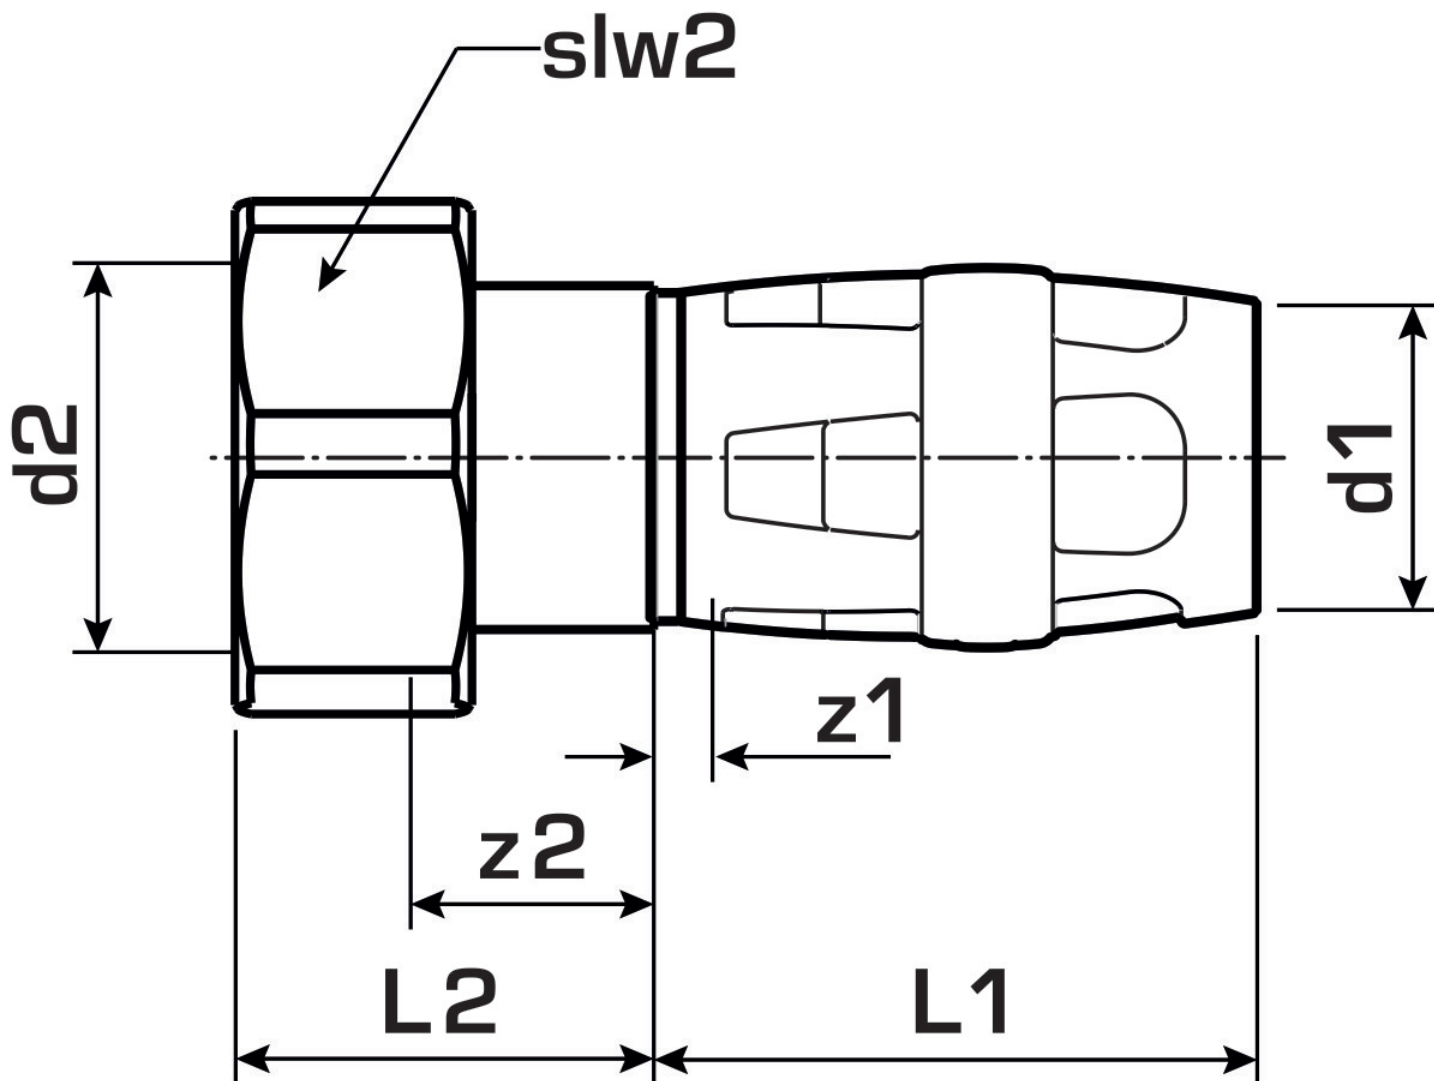

KMP455K KELOX-PROTEC union with female thread and wedge seal Seal 1/2"

73204002

Areas of application

Plug-in screw fitting with female thread for connecting to fittings, or threaded nipples made of dezincification-resistant brass (DZR), incl. push-on sleeve made of transparent polyamide, O rings, withdrawal barriers and protector ring as insertion locking device, incl. wedge seal

Approvals:

Specifications

Article information

design Straight

Technical properties

maximum working pressure at 20 ° C 10 bar

Product information

VPE1 10,00 SA1

VPE2 200,00 KT1

weight 0,001 KGM

text KELOX-PROTEC union with female thread and wedge seal

INTRNR 74122000

main material group KELOX

material group KELOX-PROtec pushfittings

code KMP455K

Art. No	label
73204002	Seal 1/2"