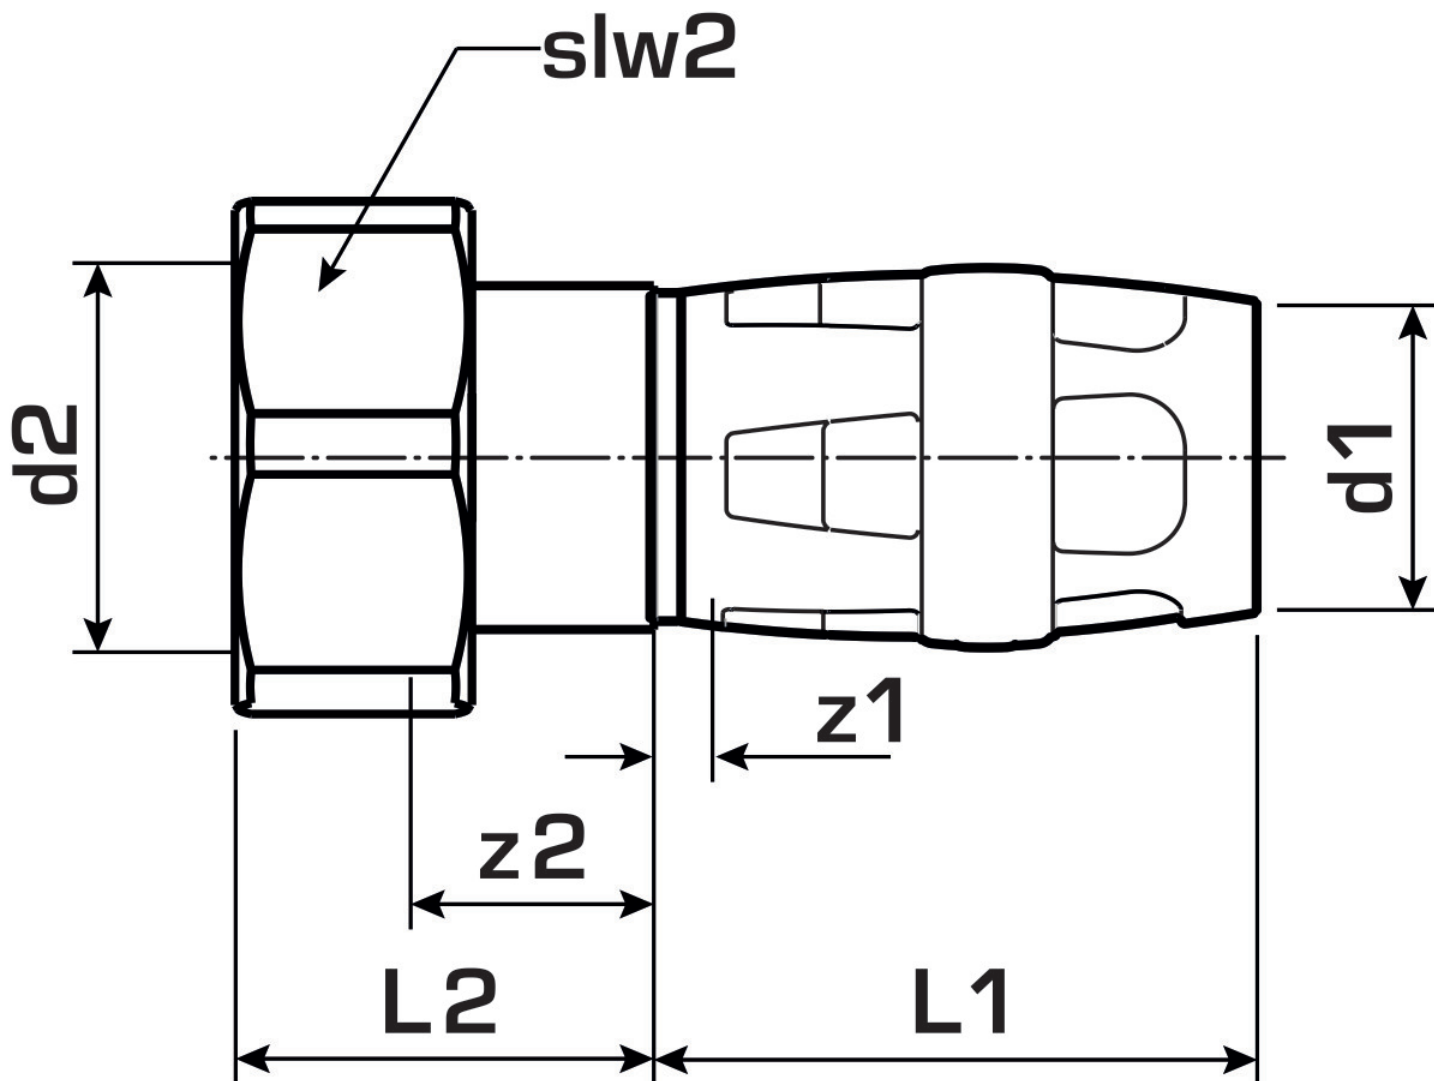

## Product information

**VPE1** 10,00 SA1

**VPE2** 200,00 KT1

**weight** 0,001 KGM

**text** KELOX-PROTEC union with female thread and wedge seal

**INTRNR** 74122000

**main material group** KELOX

**material group** KELOX-PROtec pushfittings

**code** KMP455K

Art. No

73204004

label

Seal 3/4"