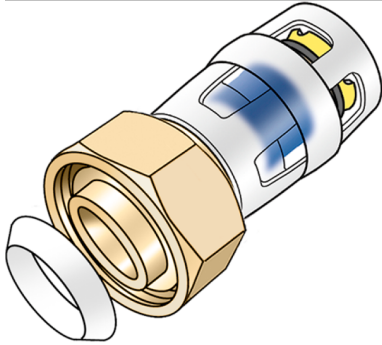

# KMP455K KELOX-PROTEC union with female thread and wedge seal Seal 3/4"

73204004

## Areas of application

Plug-in screw fitting with female thread for connecting to fittings, or threaded nipples made of dezincification-resistant brass (DZR), incl. push-on sleeve made of transparent polyamide, O rings, withdrawal barriers and protector ring as insertion locking device, incl. wedge seal

## Product information

**VPE1** 10,00 SA1

**VPE2** 200,00 KT1

**weight** 0,001 KGM

**text** KELOX-PROTEC union with female thread and wedge seal

**INTRNR** 74122000

**main material group** KELOX

**material group** KELOX-PROtec pushfittings