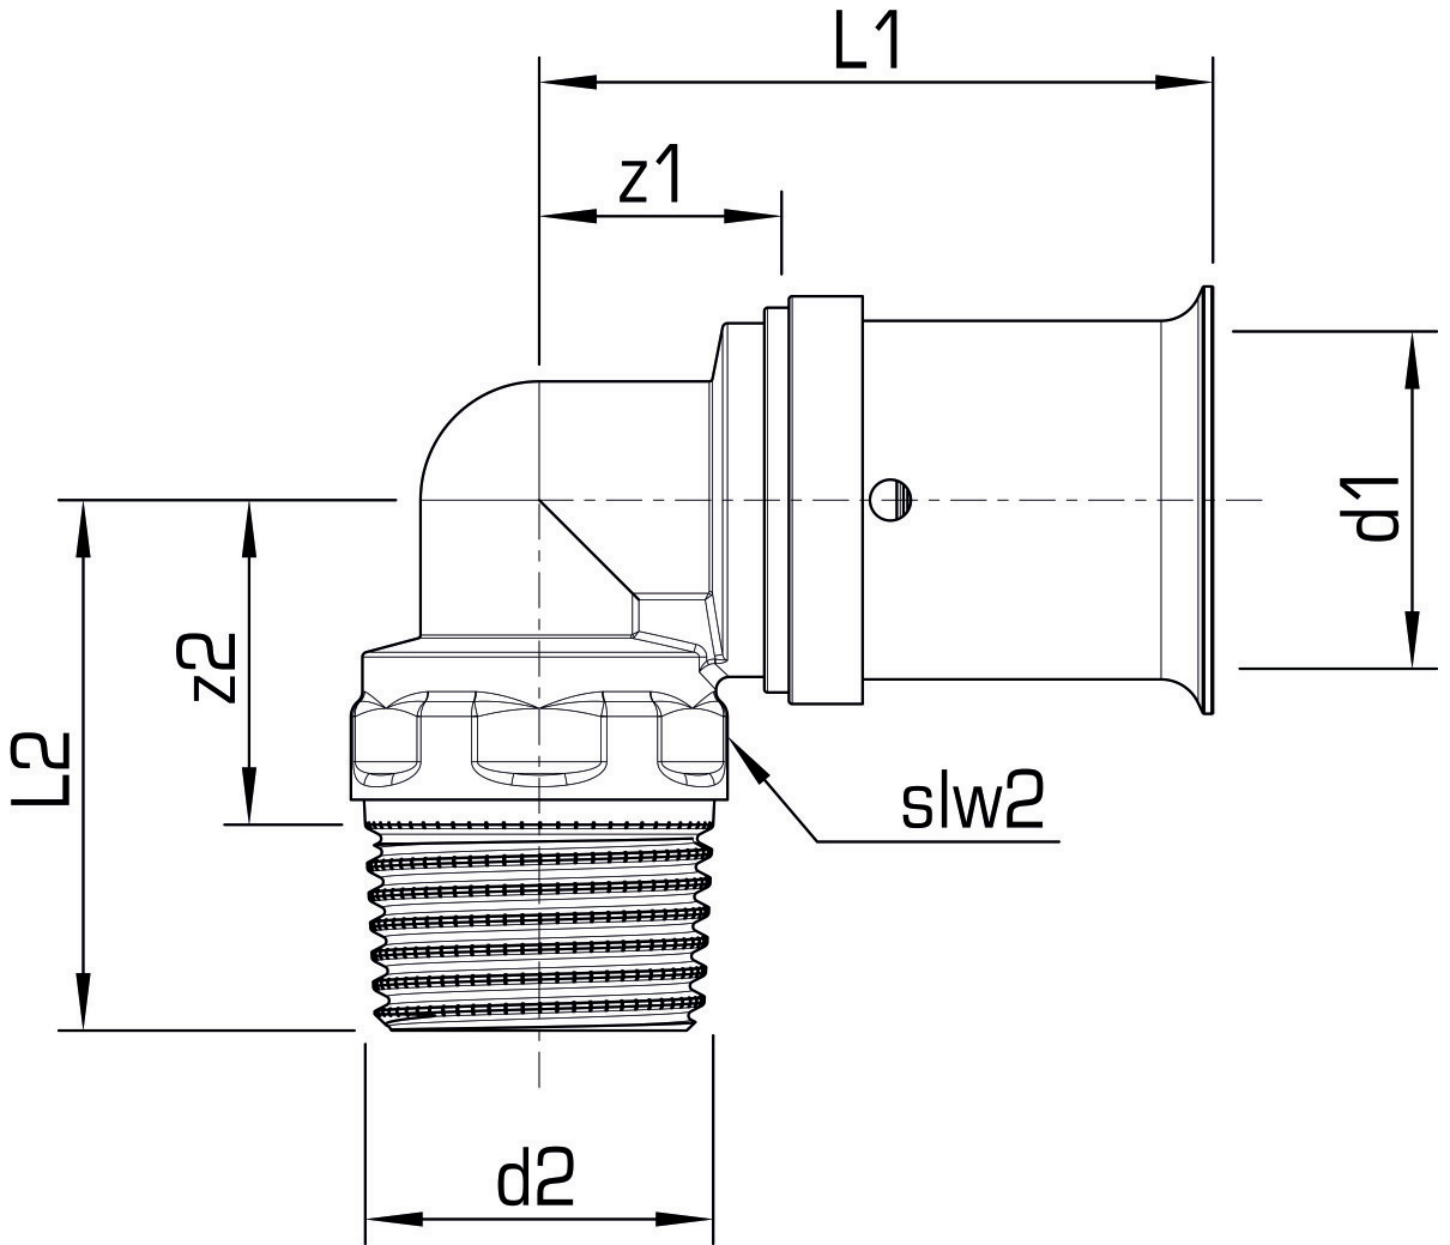

KELOX

KMU460C KELOX-ULTRAX - COPPER screw elbow adapter with male thread 16x15/1/2"

71213B02

Areas of application

Press-fit adapter elbow with male thread made of brass incl. support sleeves with O-rings and stainless steel press-fit sleeves for adapting to copper pipes; supplied without copper pipe union "leak before pressed"

Specifications

Article information

port 1	Pressmuffe
port 2	Außengewinde zylindrisch BSPP (ISO 228-1)
execution	1-part
design	Bogen
angle	90 °
press contour	U

Technical properties

maximum working pressure at 20 ° C	10
------------------------------------	----

Product information

VPE1	10,00 SA1
VPE2	200,00 KT1
weight	0,069 KGM
text	KELOX-ULTRAX - COPPER screw elbow adapter with male thread
INTRNR	74122000
main material group	KELOX
material group	KELOX-ULTRAX metal fittings
code	KMU460C

Art. No	label	d2	d1 mm	L1 mm	z1 mm	z2 mm	slw1 mm
71213B02	16x15/1/2"	1/2" (15)	16	38	14	32,5	22