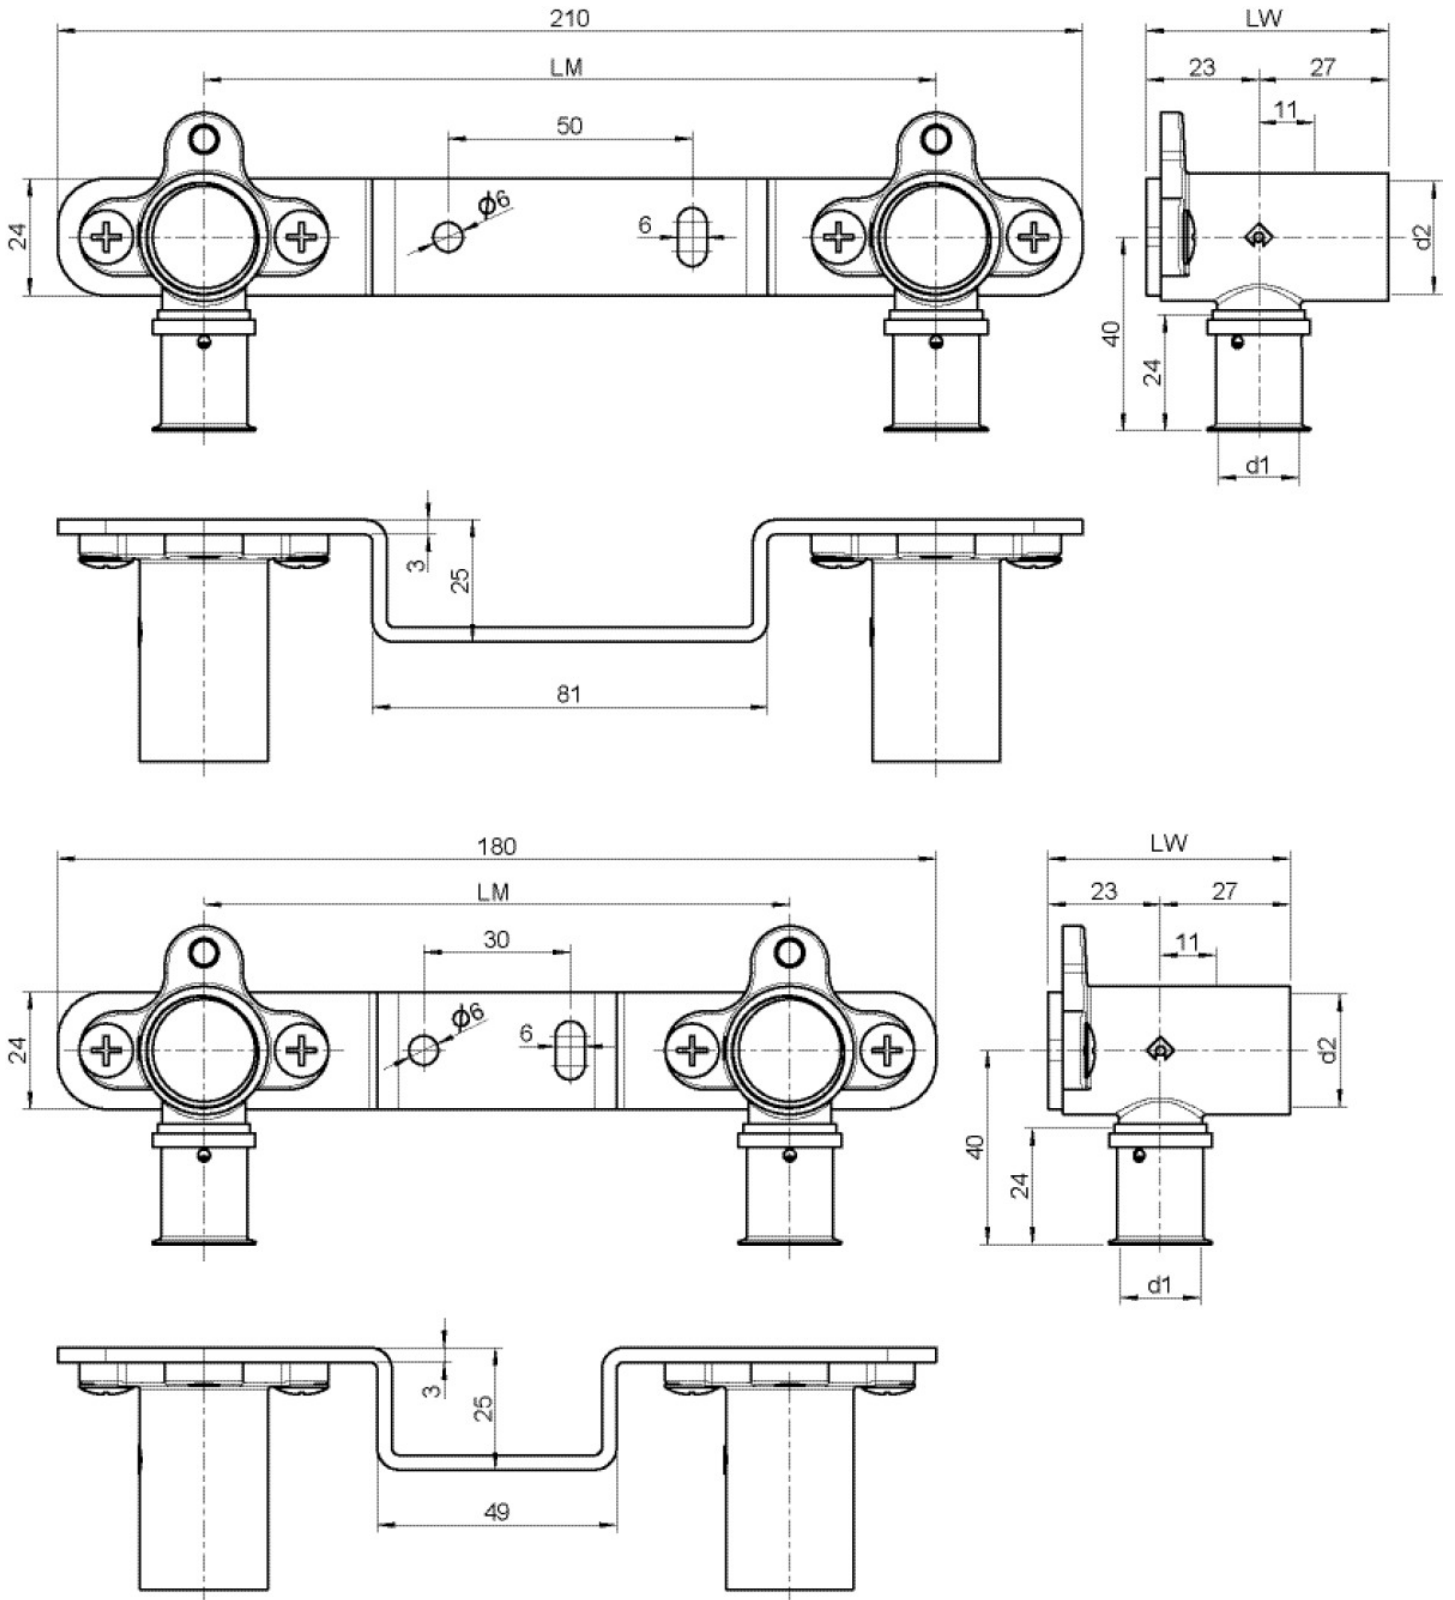

# KELOX

KMU485K KELOX-ULTRAX connection set,  
shortened 16x3/8" 12cm

74266A02

## Areas of application

KELOX connection set with KMU480K wall bracket fitting 90° with metal bar of galvanised steel, alignment of wall bracket fittings adjustable.

DO NOT screw in threaded pipes and malleable cast iron fittings!

## Product information

VPE1	1,00 SA1
VPE2	25,00 KT1
weight	0,340 KGM
text	?KELOX-ULTRAX connection set, shortened
INTRNR	74122000
main material group	KELOX
material group	KELOX-ULTRAX metal fittings
code	KMU485K