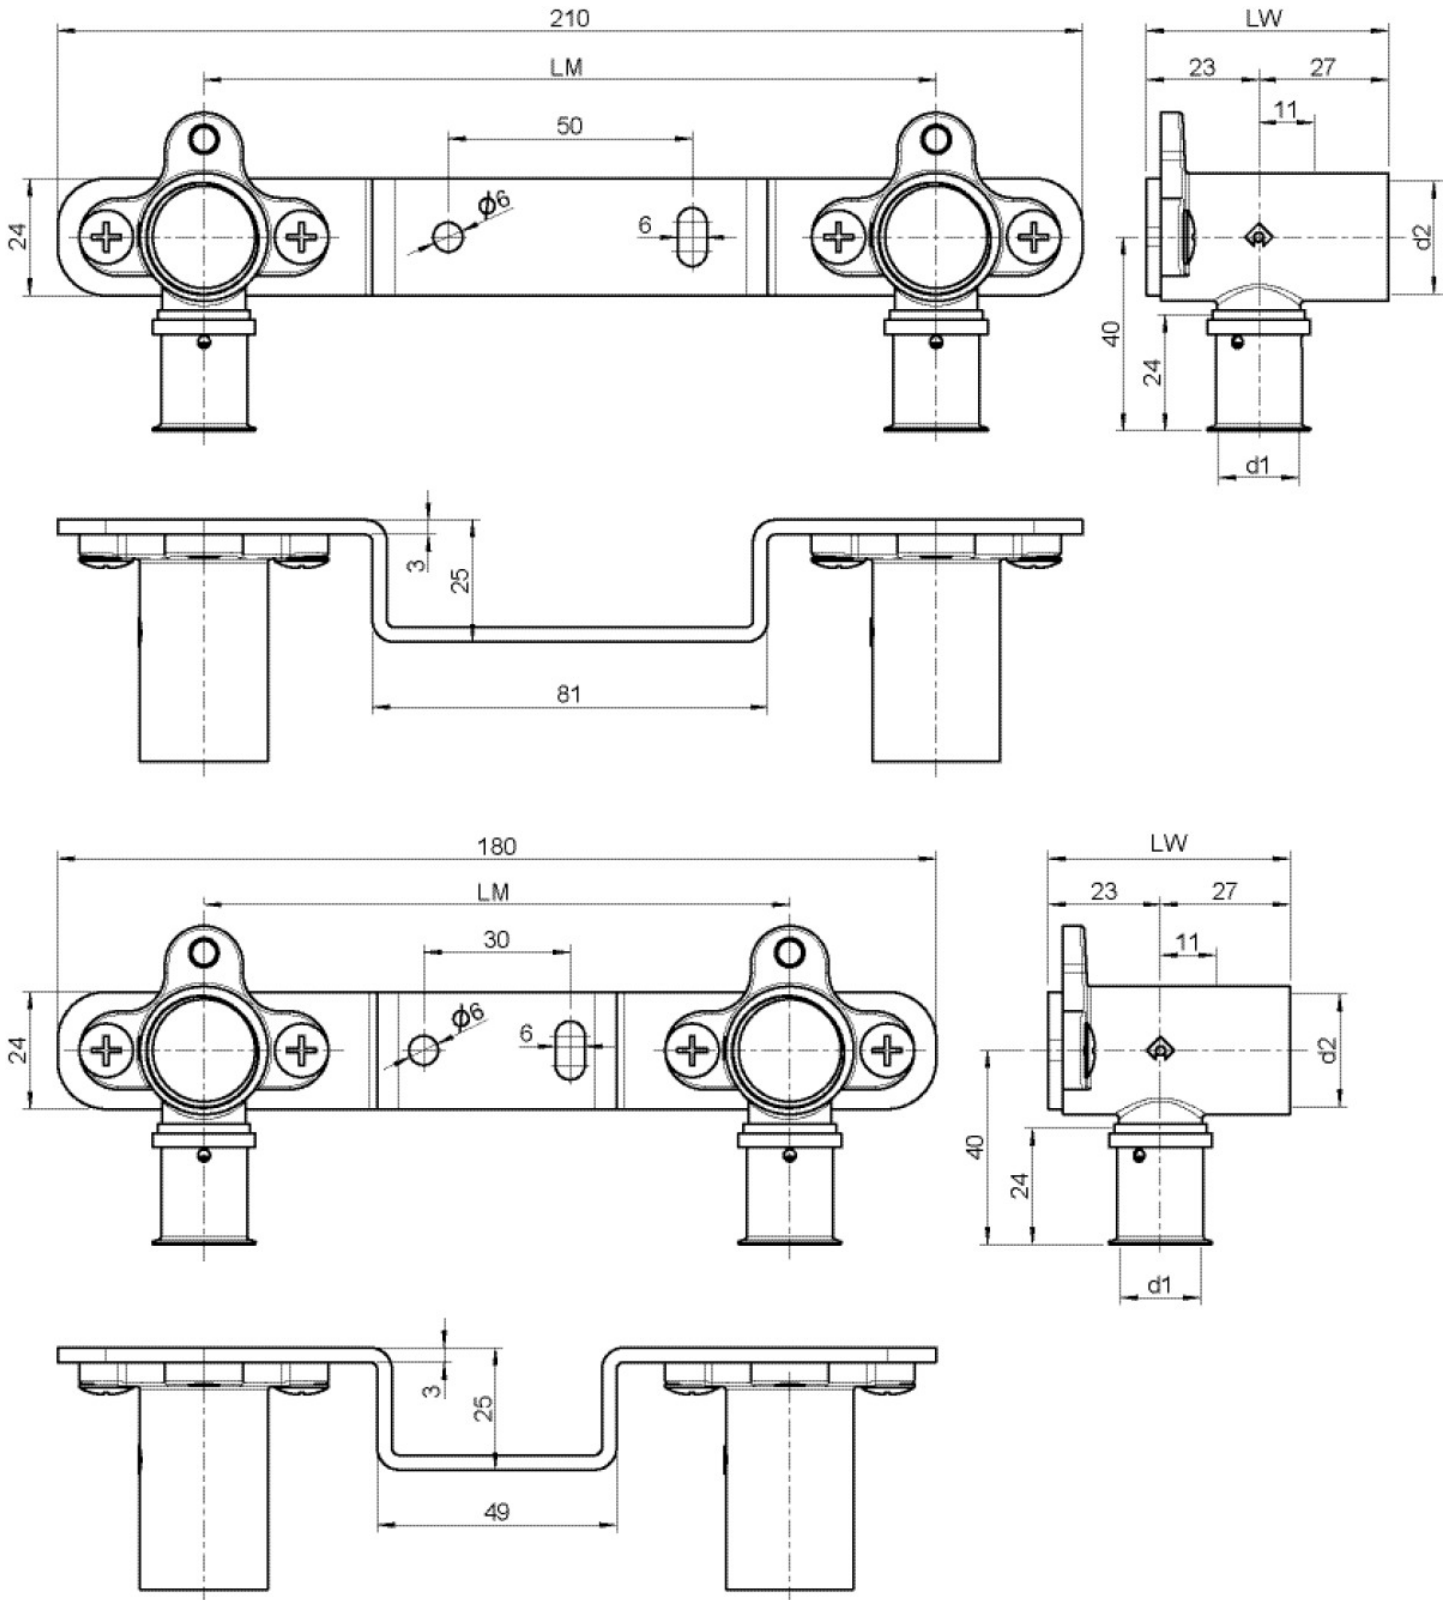

KELOX

KMU485K ?KELOX-ULTRAX connection set,
shortened 16x1/2" 15cm

74268B02

Areas of application

KELOX connection set with KMU480K wall bracket fitting 90° with metal bar of galvanised steel,
alignment of wall bracket fittings adjustable.

DO NOT screw in threaded pipes and malleable cast iron fittings!

Specifications

Article information

| | |
|-----------|---------------|
| port 1 | Pressmuffe |
| execution | Doppel Brücke |

Product information

| | |
|---------------------|---|
| VPE1 | 1,00 SA1 |
| VPE2 | 20,00 KT1 |
| weight | 0,370 KGM |
| text | ?KELOX-ULTRAX connection set, shortened |
| INTRNR | 74122000 |
| main material group | KELOX |
| material group | KELOX-ULTRAX metal fittings |
| code | KMU485K |

| Art. No | label | d1 mm |
|----------|--------------|-------|
| 74268B02 | 16x1/2" 15cm | 16 |

KE KELIT GmbH

A 4020 Linz, Ignaz-Mayer-Straße 17, Austria, Europe

PHONE +43 (0) 50 779 **E-MAIL** office@kekelit.com