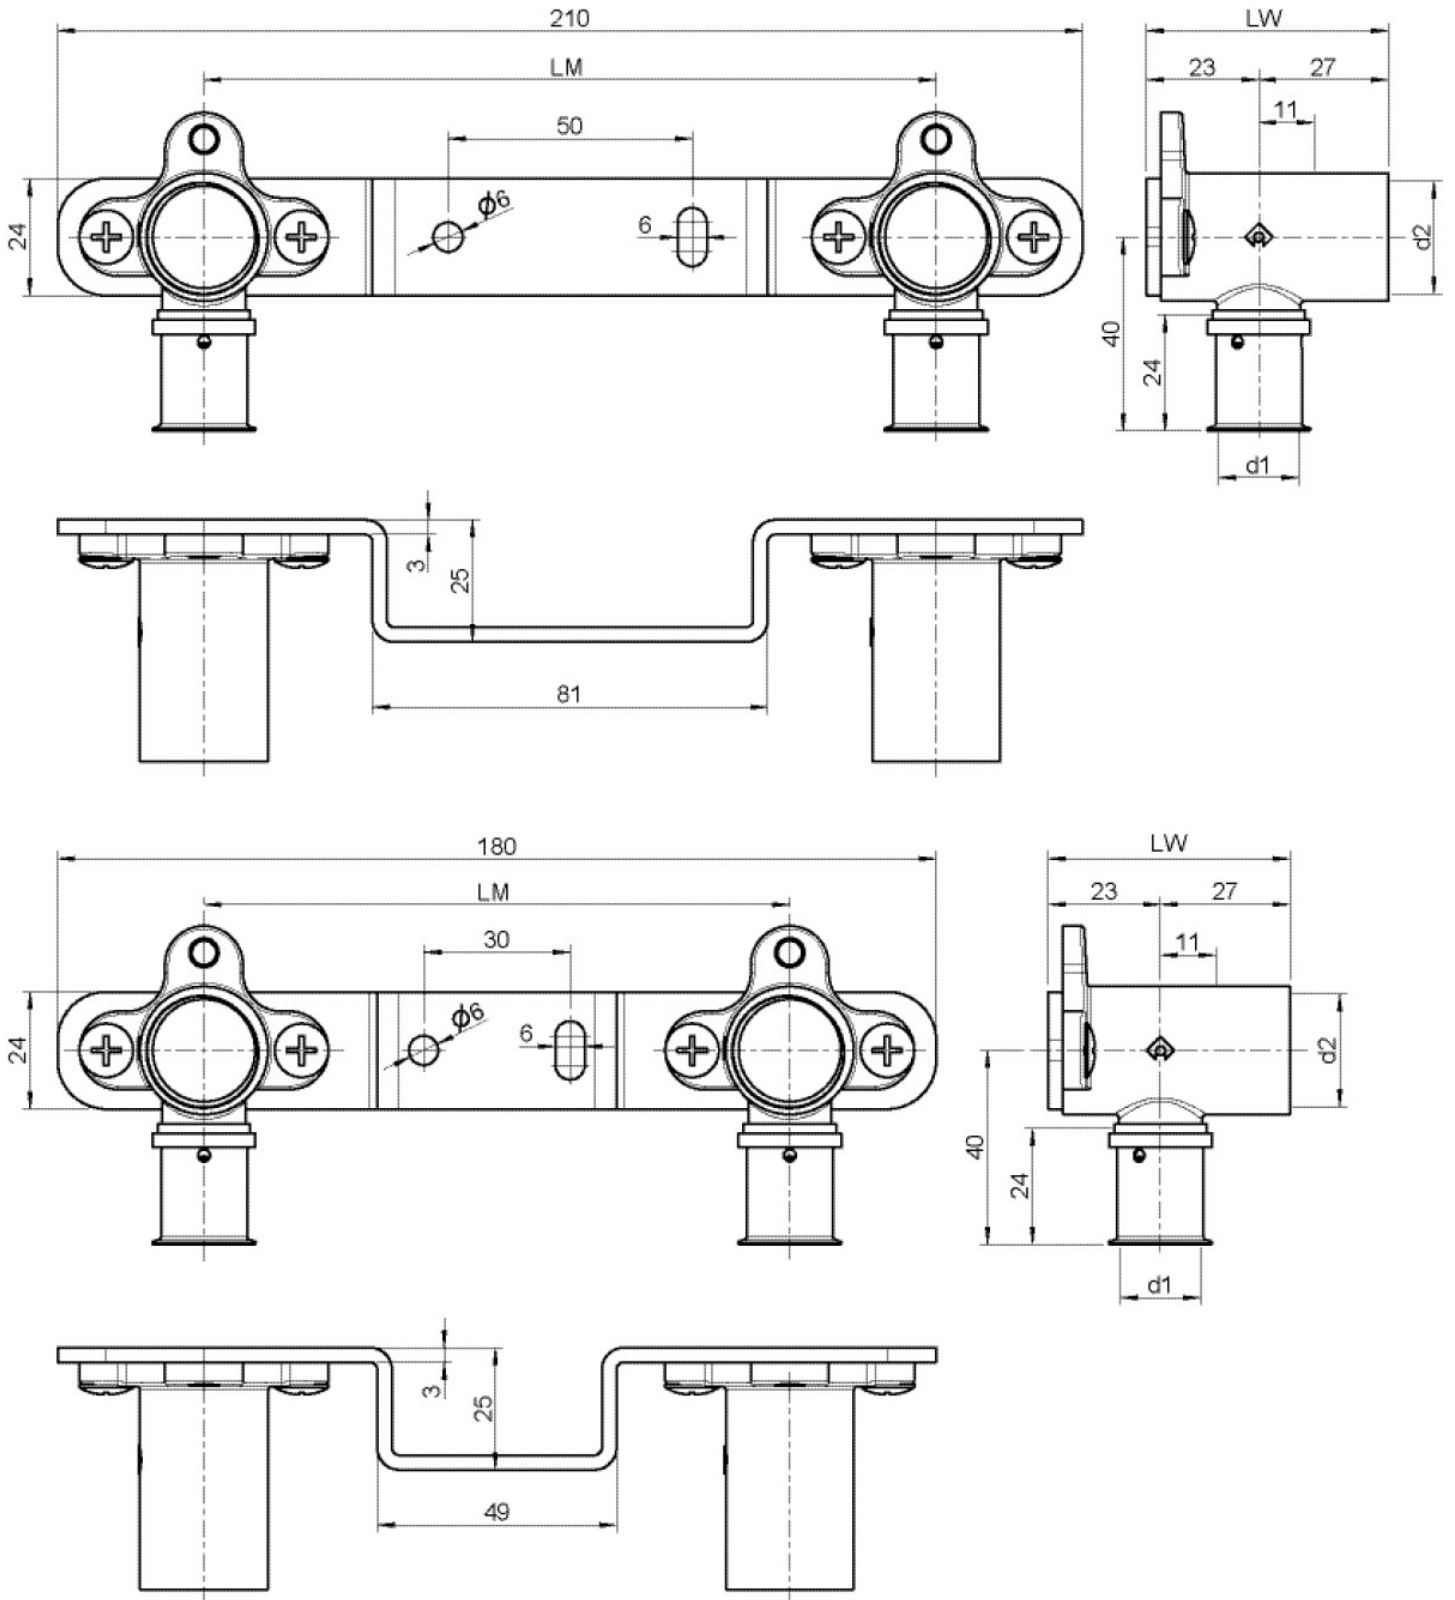

KELOX

KMU485K KELOX-ULTRAX connection set,
shortened 16x1/2" 15cm

74268B02

Areas of application

KELOX connection set with KMU480K wall bracket fitting 90° with metal bar of galvanised steel,
alignment of wall bracket fittings adjustable.

DO NOT screw in threaded pipes and malleable cast iron fittings!

Specifications

Article information

port 1	Pressmuffe
execution	Doppel Brücke

Product information

VPE1	1,00 SA1
VPE2	20,00 KT1
weight	0,370 KGM
text	?KELOX-ULTRAX connection set, shortened
INTRNR	74122000
main material group	KELOX
material group	KELOX-ULTRAX metal fittings
code	KMU485K

Art. No	label	d1 mm
74268B02	16x1/2" 15cm	16

KE KELIT GmbH

A 4020 Linz, Ignaz-Mayer-Straße 17, Austria, Europe

PHONE +43 (0) 50 779 **E-MAIL** office@kekelit.com

www.kekelit.com