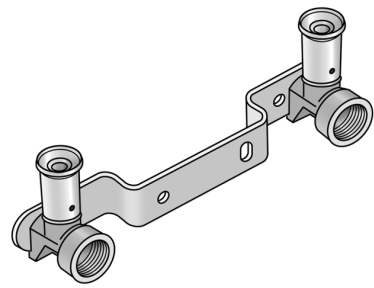

KELOX

KMU485K ?KELOX-ULTRAX connection set,
shortened 16x1/2" 15cm

74268B02

Areas of application

KELOX connection set with KMU480K wall bracket fitting 90° with metal bar of galvanised steel,
alignment of wall bracket fittings adjustable.

DO NOT screw in threaded pipes and malleable cast iron fittings!

Specifications

Article information

| | |
|-----------|---------------|
| port 1 | Pressmuffe |
| execution | Doppel Brücke |

Product information

| | |
|---------------------|---|
| VPE1 | 1,00 SA1 |
| VPE2 | 20,00 KT1 |
| weight | 0,370 KGM |
| text | ?KELOX-ULTRAX connection set, shortened |
| INTRNR | 74122000 |
| main material group | KELOX |
| material group | KELOX-ULTRAX metal fittings |
| code | KMU485K |