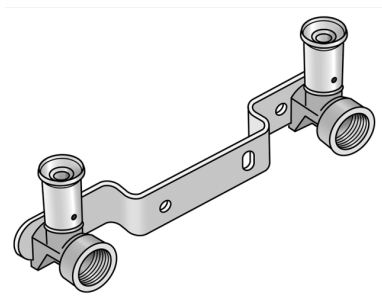

KELOX

KMU485K KELOX-ULTRAX connection set,
shortened 16x1/2" 15cm

74268B02

Areas of application

KELOX connection set with KMU480K wall bracket fitting 90° with metal bar of galvanised steel,
alignment of wall bracket fittings adjustable.

DO NOT screw in threaded pipes and malleable cast iron fittings!

Specifications

Article information

port 1	Pressmuffe
execution	Doppel Brücke

Product information

VPE1	1,00 SA1
VPE2	20,00 KT1
weight	0,370 KGM
text	?KELOX-ULTRAX connection set, shortened
INTRNR	74122000
main material group	KELOX
material group	KELOX-ULTRAX metal fittings
code	KMU485K