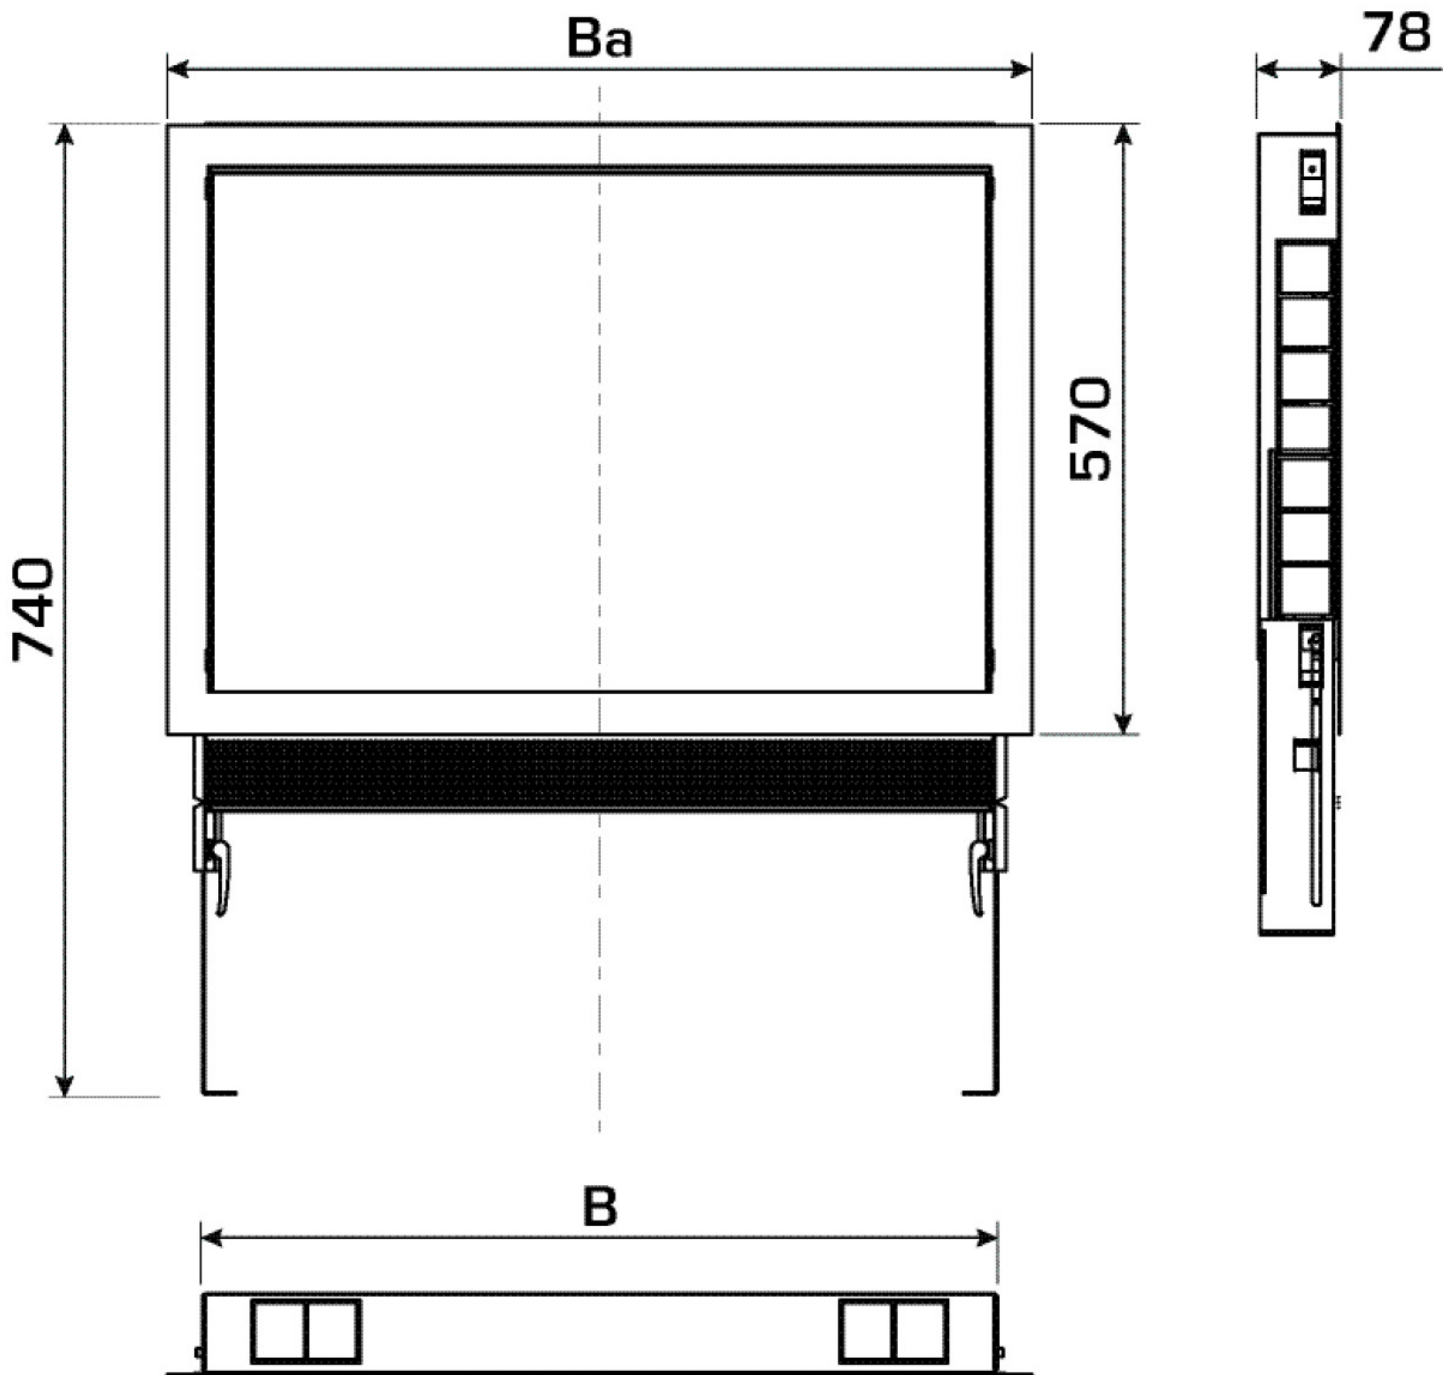

KELOX_{FB}

KM576 KELOX flush-mounted manifold cabinet
with metal cover 1-4 L: 550mm SET

9003200

Areas of application

?Galvanised universal sheet metal cabinet (1mm), can be connected from below or at the side, height-adjustable feet with special length up to 32cm raised floor, plaster trim element below cabinet, including plaster net and plaster protection for inside the cabinet protruding on the plaster trim element, including manifold brackets, galvanised lockable front doors and frame, powder-coated. Space for straight or 90° connection sets KM593E. Number of manifold outlets matched to KMU590E, KMP590E, KMP590Z and KMP590D FB stainless steel manifolds!

Colour: white (RAL 9016)

Cabinet depth: 75mm

Installation height: 630mm above finished floor

KE KELIT GmbH

A 4020 Linz, Ignaz-Mayer-Straße 17, Austria, Europe

PHONE +43 (0) 50 779 **E-MAIL** office@kekelit.com

www.kekelit.com

Specifications

Article information

colour 9016

Product information

VPE1 1,00 KT1

VPE2 20,00 PAL

weight 9,700 KGM

text KELOX flush-mounted manifold cabinet with metal cover

INTRNR 84818099

code KM576

Art. No	label	t mm
9003200	1-4 L: 550mm SET	78