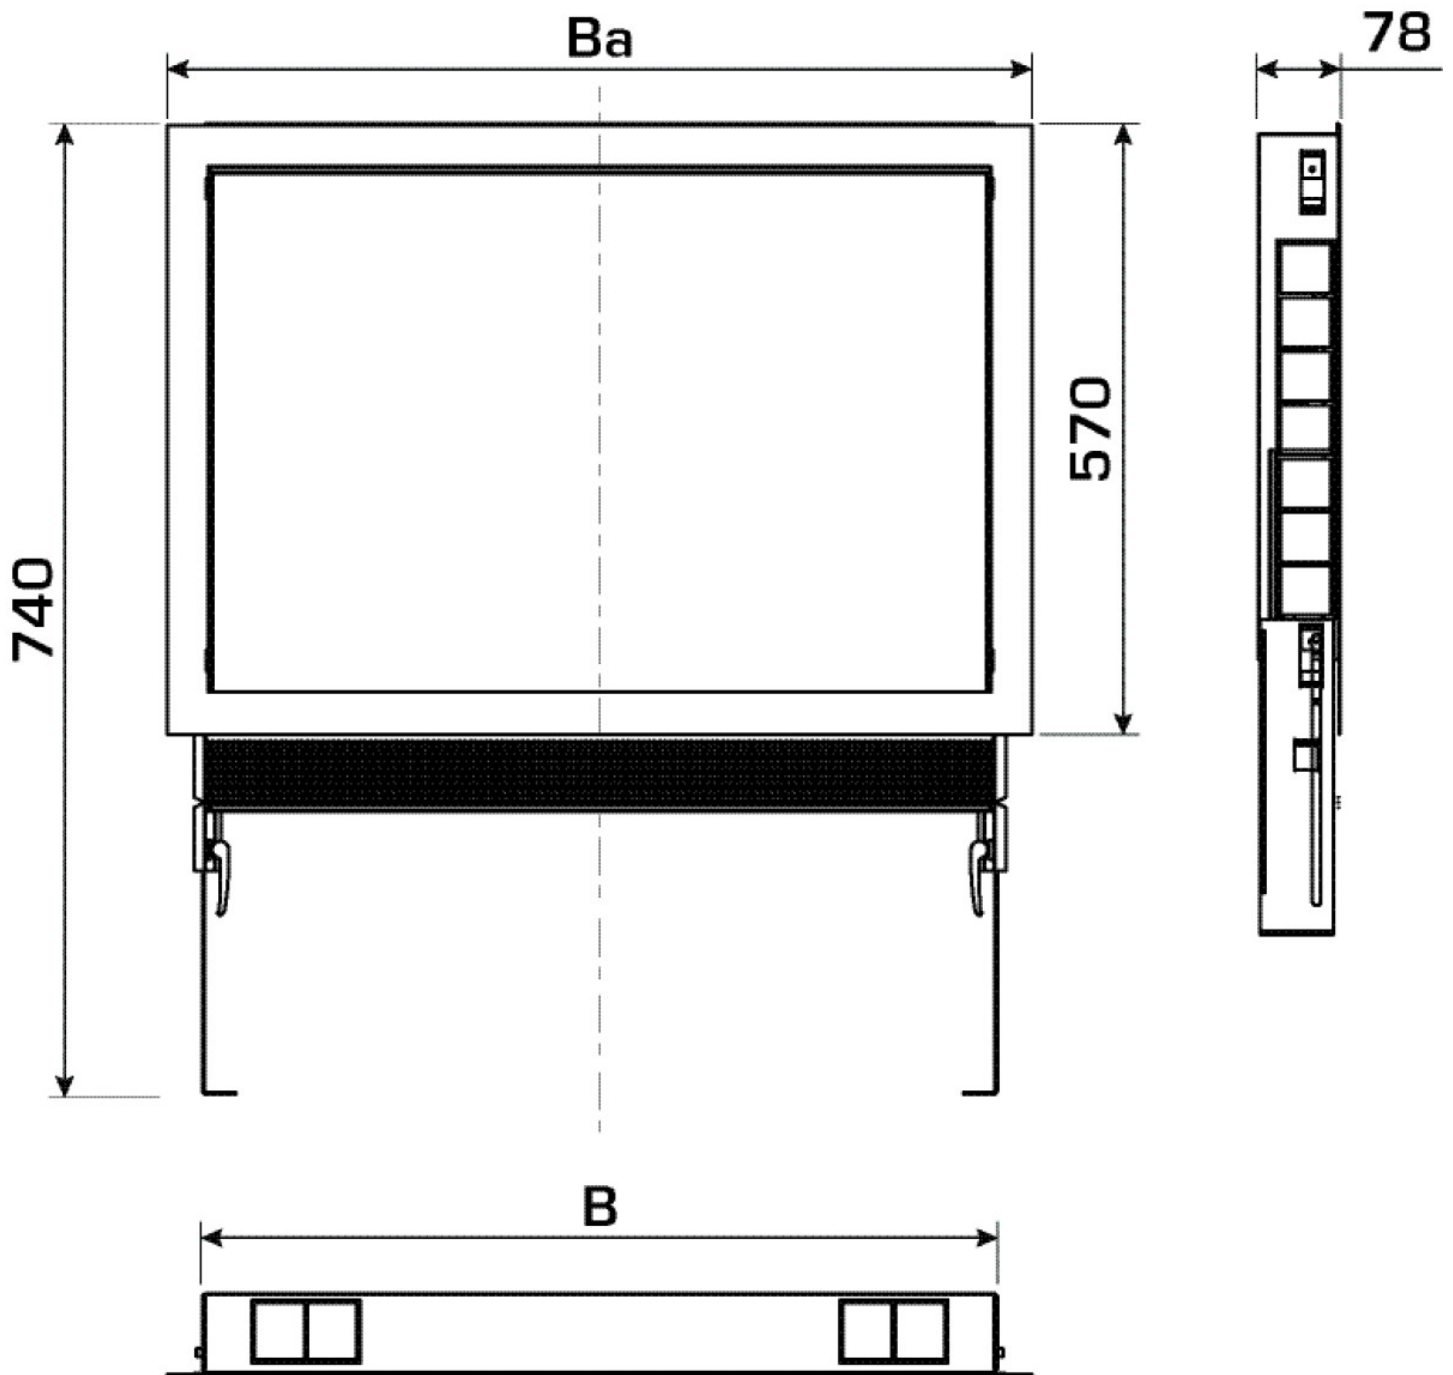

KELOX^{FB}

KM576 KELOX flush-mounted manifold cabinet
with metal cover 5-8 L: 750mm SET

9003300

Areas of application

?Galvanised universal sheet metal cabinet (1mm), can be connected from below or at the side, height-adjustable feet with special length up to 32cm raised floor, plaster trim element below cabinet, including plaster net and plaster protection for inside the cabinet protruding on the plaster trim element, including manifold brackets, galvanised lockable front doors and frame, powder-coated. Space for straight or 90° connection sets KM593E. Number of manifold outlets matched to KMU590E, KMP590E, KMP590Z and KMP590D FB stainless steel manifolds!

Colour: white (RAL 9016)

Cabinet depth: 75mm

Installation height: 630mm above finished floor

KE KELIT GmbH

A 4020 Linz, Ignaz-Mayer-Straße 17, Austria, Europe

PHONE +43 (0) 50 779 **E-MAIL** office@kekelit.com

www.kekelit.com

Specifications

Article information

colour 9016

Product information

VPE1 1,00 KT1

VPE2 10,00 PAL

weight 12,200 KGM

text KELOX flush-mounted manifold cabinet with metal cover

INTRNR 84818099

code KM576

| Art. No | label | t mm |
|---------|------------------|------|
| 9003300 | 5-8 L: 750mm SET | 78 |