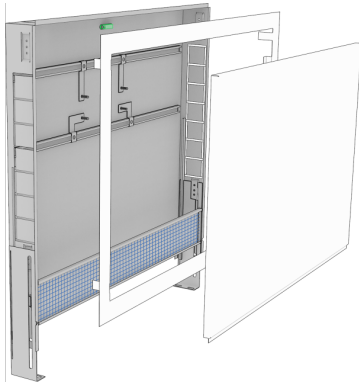

KELOX_{FB}

KM576 KELOX flush-mounted manifold cabinet with metal cover 9-12 L: 1070mm SET

9003400

Areas of application

?Galvanised universal sheet metal cabinet (1mm), can be connected from below or at the side, height-adjustable feet with special length up to 32cm raised floor, plaster trim element below cabinet, including plaster net and plaster protection for inside the cabinet protruding on the plaster trim element, including manifold brackets, galvanised lockable front doors and frame, powder-coated. Space for straight or 90° connection sets KM593E. Number of manifold outlets matched to KMU590E, KMP590E, KMP590Z and KMP590D FB stainless steel manifolds!

Colour: white (RAL 9016)

Cabinet depth: 75mm

Installation height: 630mm above finished floor

KE KELIT GmbH

A 4020 Linz, Ignaz-Mayer-Straße 17, Austria, Europe

PHONE +43 (0) 50 779 **E-MAIL** office@kekelit.com

text KELOX flush-mounted manifold cabinet with metal cover

INTRNR 84818099

code KM576

Art. No	label	t mm
9003400	9-12 L: 1070mm SET	78