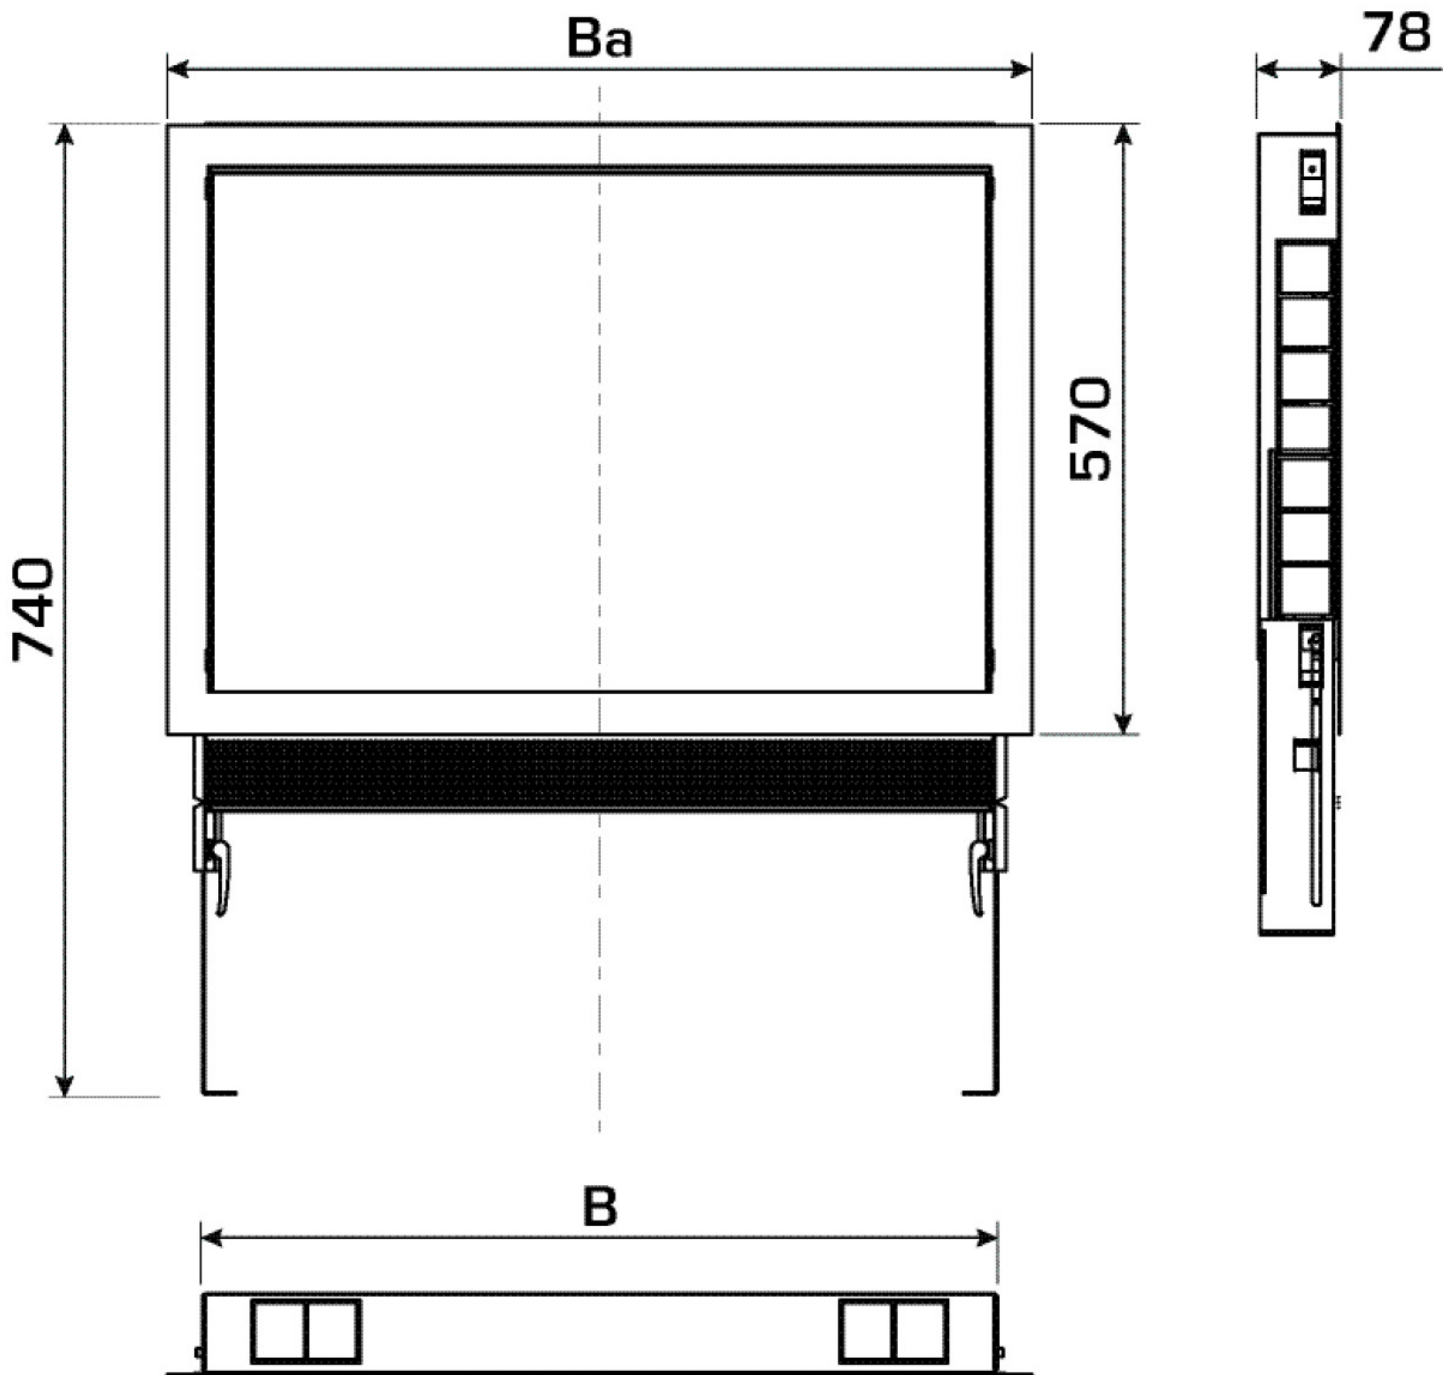

# KELOX<sub>FB</sub>

KM576 KELOX flush-mounted manifold cabinet  
with metal cover 13-15 L: 1350mm SET

9003500

## Areas of application

?Galvanised universal sheet metal cabinet (1mm), can be connected from below or at the side, height-adjustable feet with special length up to 32cm raised floor, plaster trim element below cabinet, including plaster net and plaster protection for inside the cabinet protruding on the plaster trim element, including manifold brackets, galvanised lockable front doors and frame, powder-coated. Space for straight or 90° connection sets KM593E. Number of manifold outlets matched to KMU590E, KMP590E, KMP590Z and KMP590D FB stainless steel manifolds!

Colour: white (RAL 9016)

Cabinet depth: 75mm

Installation height: 630mm above finished floor

**KE KELIT GmbH**

A 4020 Linz, Ignaz-Mayer-Straße 17, Austria, Europe

**PHONE** +43 (0) 50 779 **E-MAIL** [office@kekelit.com](mailto:office@kekelit.com)

## Product information

**VPE1** 1,00 KT1

**VPE2** 10,00 PAL

**weight** 19,700 KGM

**text** KELOX flush-mounted manifold cabinet with metal cover

**INTRNR** 84818099

**code** KM576

Art. No	label	t mm
9003500	13-15 L: 1350mm SET	78