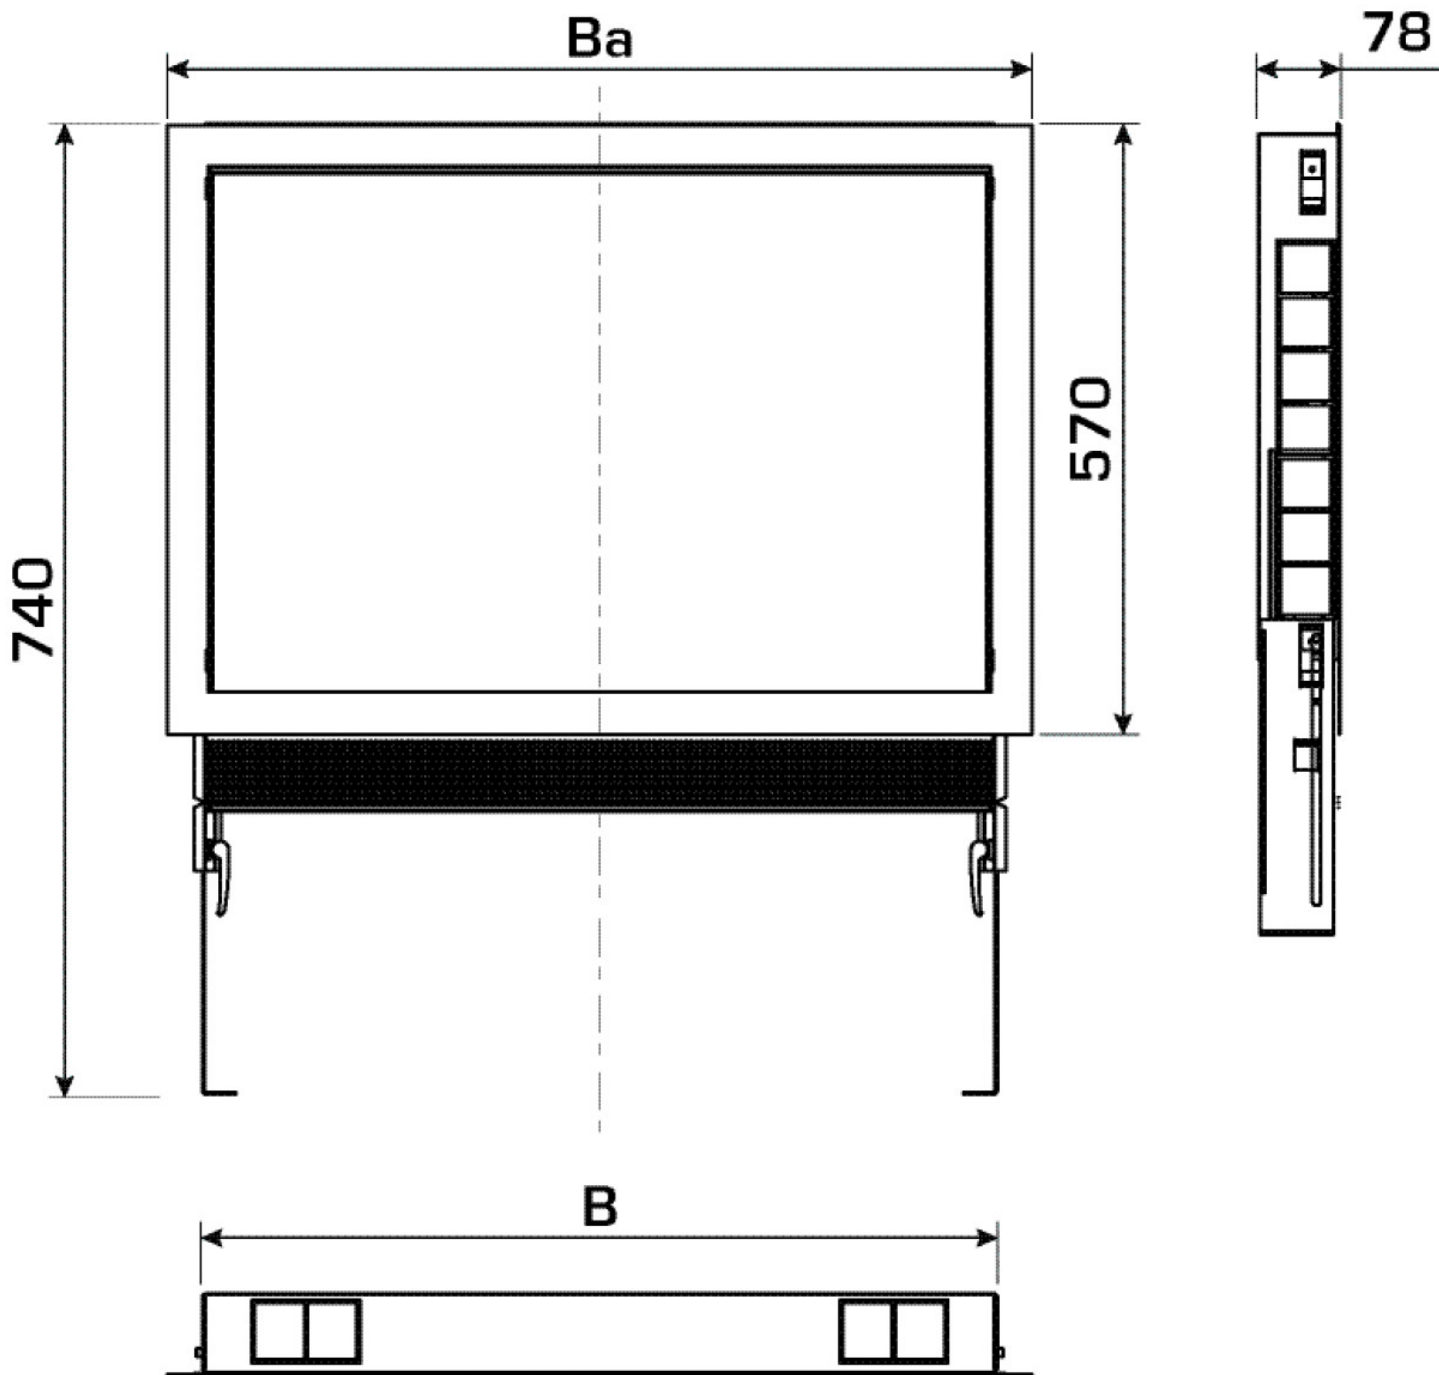

## KM576AR KELOX manifold cabinet stacking frame 9-12 L:1070

9003410

### Areas of application

Stacking frame for KM576 KELOX distribution cabinet with metal cover to increase the installation depth by 70mm.

This means it is also compatible with KU590E.

## Product information

**VPE1** 1,00 KT1

**weight** 5,040 KGM

**text** KELOX manifold cabinet stacking frame

**INTRNR** 84818099

**code** KM576AR

Art. No	label	t mm
9003410	9-12 L:1070	70