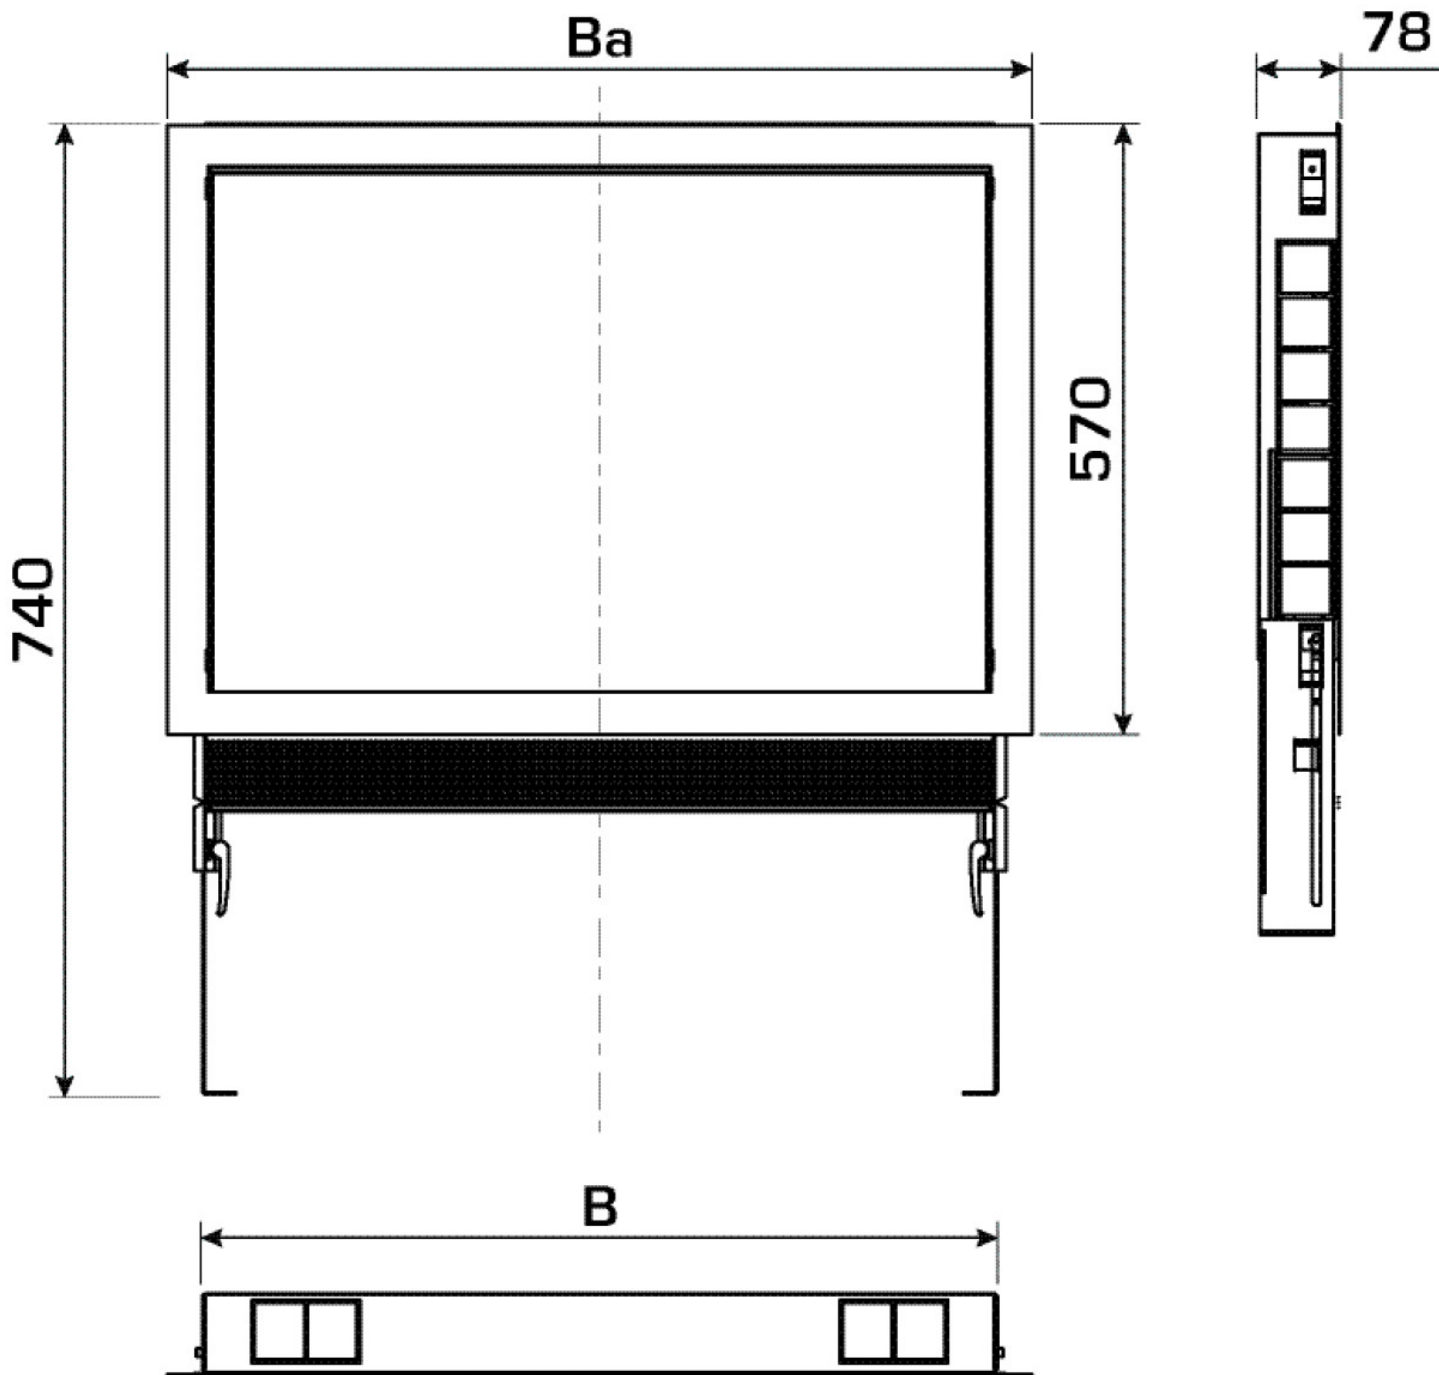

Art. No	label
9003220	1-4/70