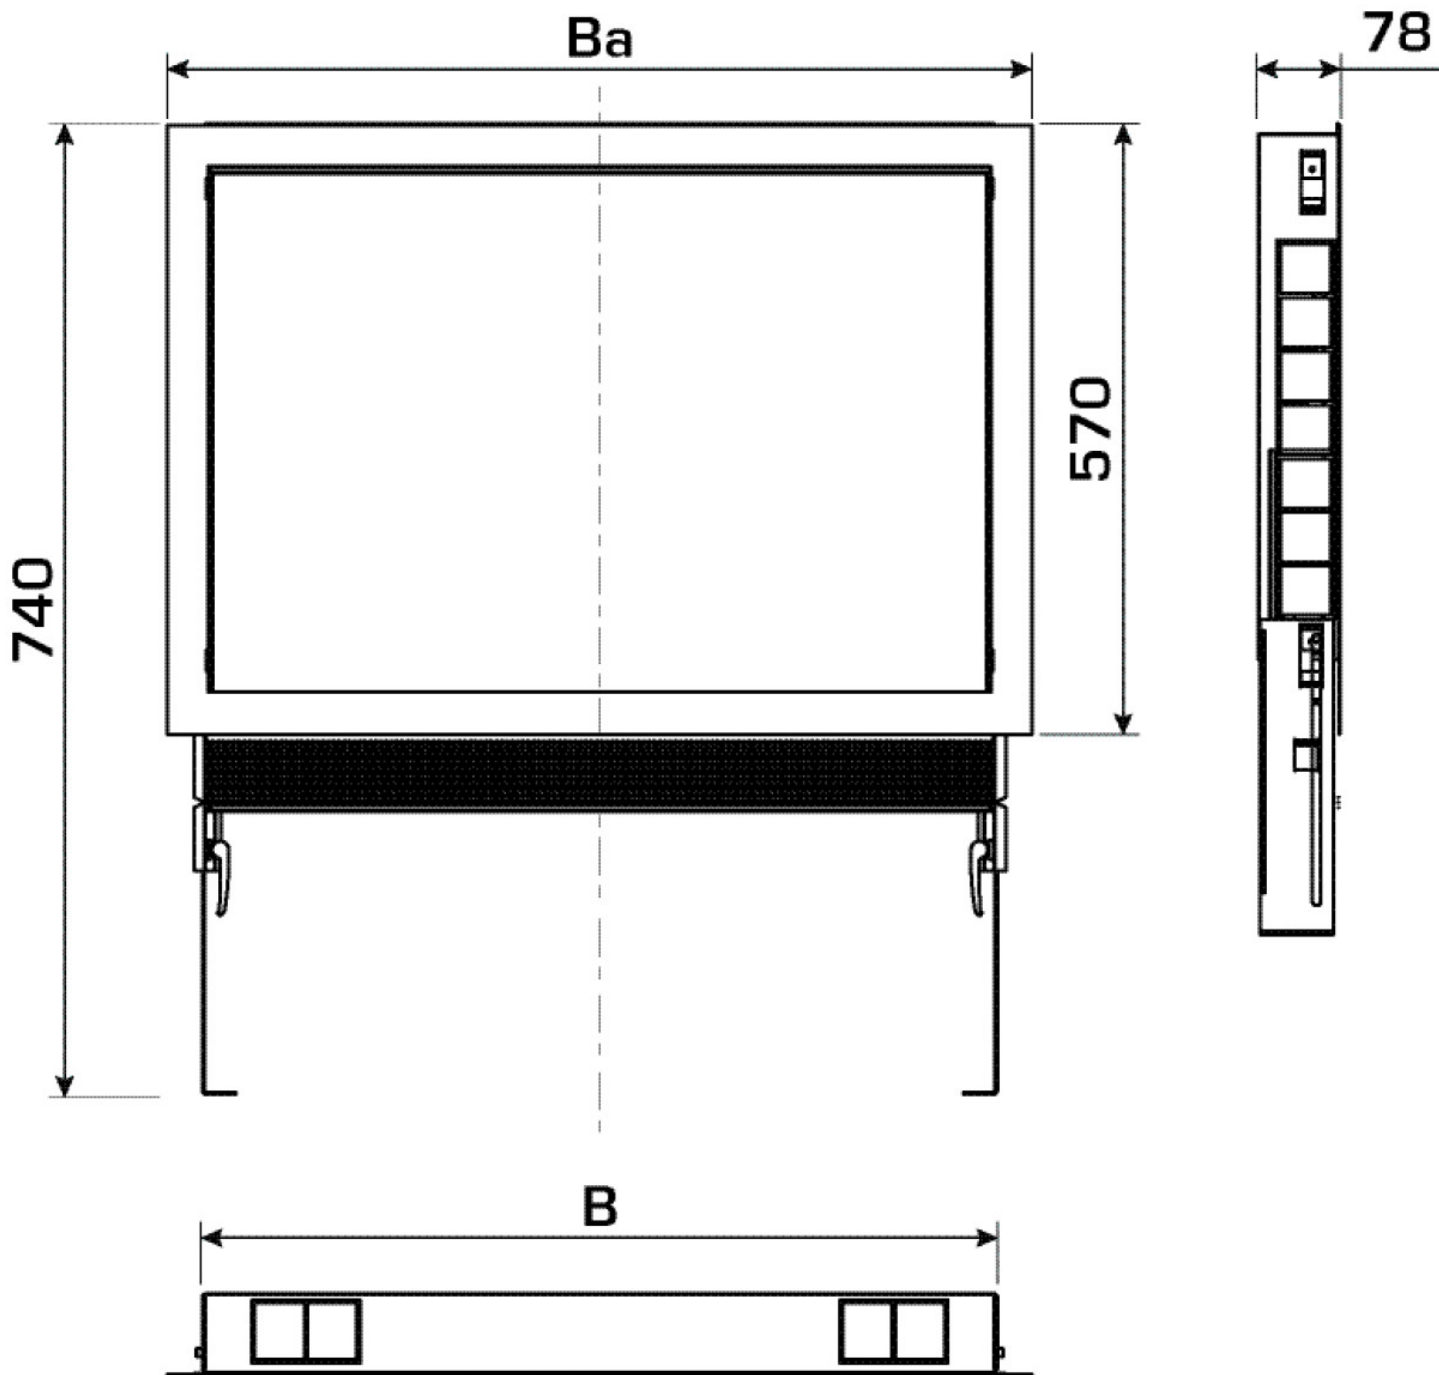

KELOX^{FB}

KM576SB KELOX manifold cabinet modesty panel for plaster trim 5-8/70

9003320

Areas of application

Optional modesty panel in white for KM576 KELOX distribution cabinet with metal cover as replace for the plaster trim element for retrofitting, height 85mm

Specifications

Article information

colour 9010

Product information

VPE1 1,00 KT1

weight 1,400 KGM

text KELOX manifold cabinet modesty panel for plaster trim

INTRNR 84818099

code KM576SB

Art. No	label
9003320	5-8/70