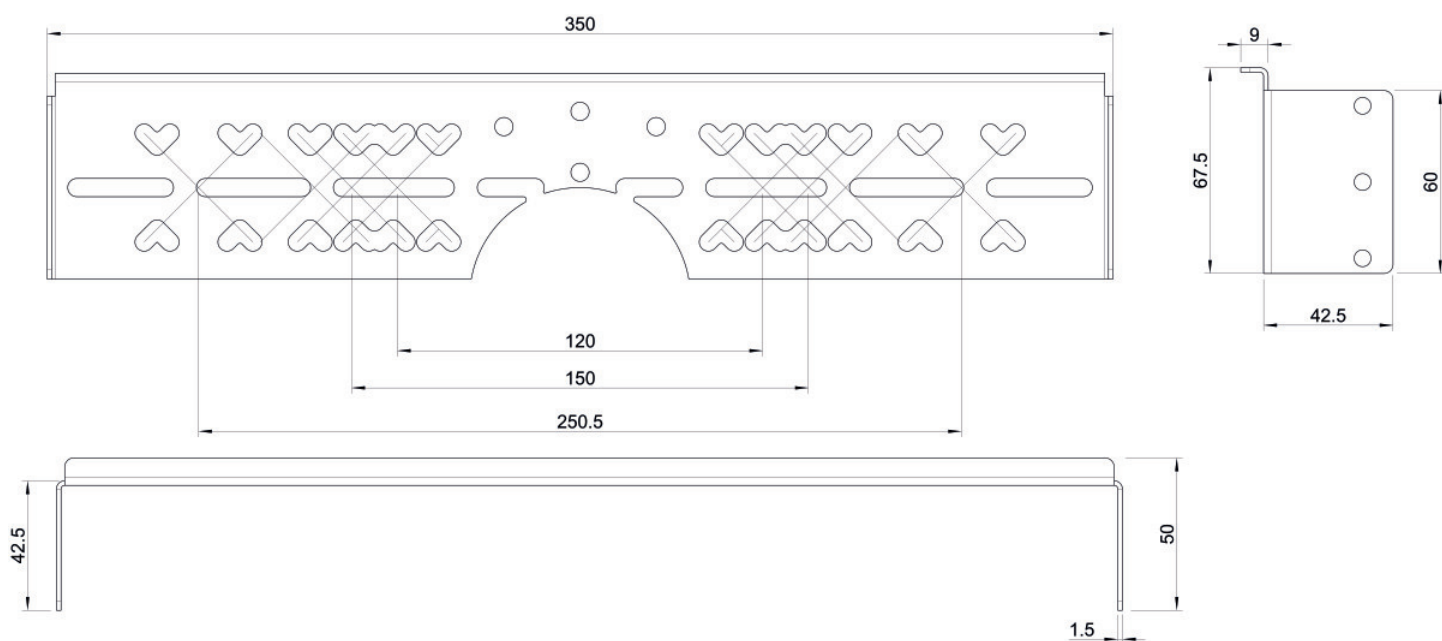

KELEN

K85D KELIT connector rail drywall construction 350mm

2629220

Areas of application

For fixing connection sets of the KELEN, KETRIX, KELOX and STEELOX connection sets to stud walls in drywall construction.

Specifications

Product information

VPE1	4,00 KT1
VPE2	60,00 KT2
weight	0,300 KGM
text	KELIT connector rail drywall construction
INTRNR	73269098
main material group	KELEN
material group	KELEN accessories
code	K85D