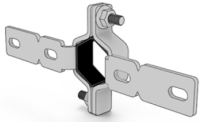

## K86H Fixing for adapter female d16-20x1/2"

2678650

### Areas of application

Clamps straight and 90° female thread adapters for fastening to a surface. Protruding or recessed installation options. Cellular rubber for decoupling included. For KELOX ULTRAX, ULTRAX W, PROTEC and STEELOX - internal thread adapters d16-d20x1/2"

# Specifications

Product information	
VPE1	5,00 SA1
VPE2	50,00 KT1
weight	0,112 KGM
text	Fixing for adapter female
INTRNR	73269098
main material group	KELEN
material group	KELEN accessories
code	K86H

Art. No	label
2678650	d16-20x1/2"