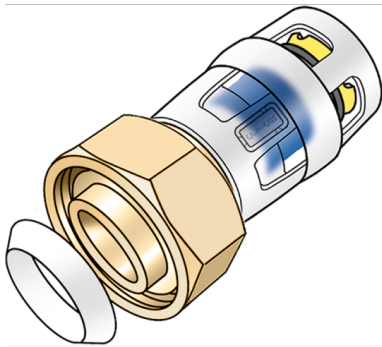

## KMP455KX KELOX-PROTEC CLIX screw fitting with female thread & wedge seal 20x3/4"

730204D04

### Areas of application

Plug-in screw fitting with female thread for connection to fittings, or threaded nipples made of dezincification-resistant brass (DZR), including support sleeves with insertion click noise, as well as haptic and optical insertion indicator, O-rings, withdrawal barriers and protector ring as insertion locking device, incl. wedge seal

## Article information

port 1	Plug-in
port 2	Female thread cylindrical BSPT-Rp (ISO 7-1)
design	Straight

## Product information

VPE1	10,00 SA1
VPE2	130,00 KT1
weight	0,098 KGM
text	KELOX-PROTEC CLIX screw fitting with female thread & wedge seal
INTRNR	74122000
main material group	KELOX
material group	KELOX-PROtec pushfittings
code	KMP455KX