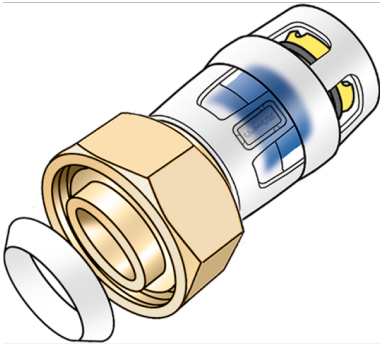

## KMP455KX KELOX-PROTEC CLIX screw fitting with female thread & wedge seal 25x3/4"

730204E04

### Areas of application

Plug-in screw fitting with female thread for connection to fittings, or threaded nipples made of dezincification-resistant brass (DZR), including support sleeves with insertion click noise, as well as haptic and optical insertion indicator, O-rings, withdrawal barriers and protector ring as insertion locking device, incl. wedge seal

## Article information

port 1	Plug-in
port 2	Female thread cylindrical BSPT-Rp (ISO 7-1)
design	Straight

## Product information

VPE1	10,00 SA1
VPE2	100,00 KT1
weight	0,130 KGM
text	KELOX-PROTEC CLIX screw fitting with female thread & wedge seal
INTRNR	74122000
main material group	KELOX
material group	KELOX-PROtec pushfittings
code	KMP455KX