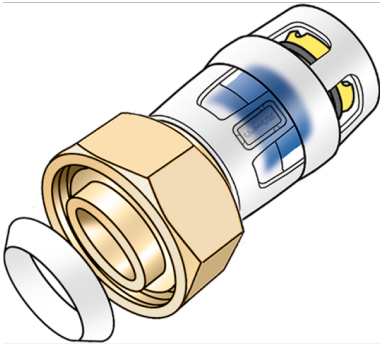

## KMP455KX KELOX-PROTEC CLIX screw fitting with female thread & wedge seal 32x3/4"

730204F04

### Areas of application

Plug-in screw fitting with female thread for connection to fittings, or threaded nipples made of dezincification-resistant brass (DZR), including support sleeves with insertion click noise, as well as haptic and optical insertion indicator, O-rings, withdrawal barriers and protector ring as insertion locking device, incl. wedge seal

## Article information

port 1	Plug-in
port 2	Female thread cylindrical BSPT-Rp (ISO 7-1)
design	Straight

## Product information

VPE1	8,00 SA1
VPE2	56,00 KT1
weight	0,154 KGM
text	KELOX-PROTEC CLIX screw fitting with female thread & wedge seal
INTRNR	74122000
main material group	KELOX
material group	KELOX-PROtec pushfittings
code	KMP455KX