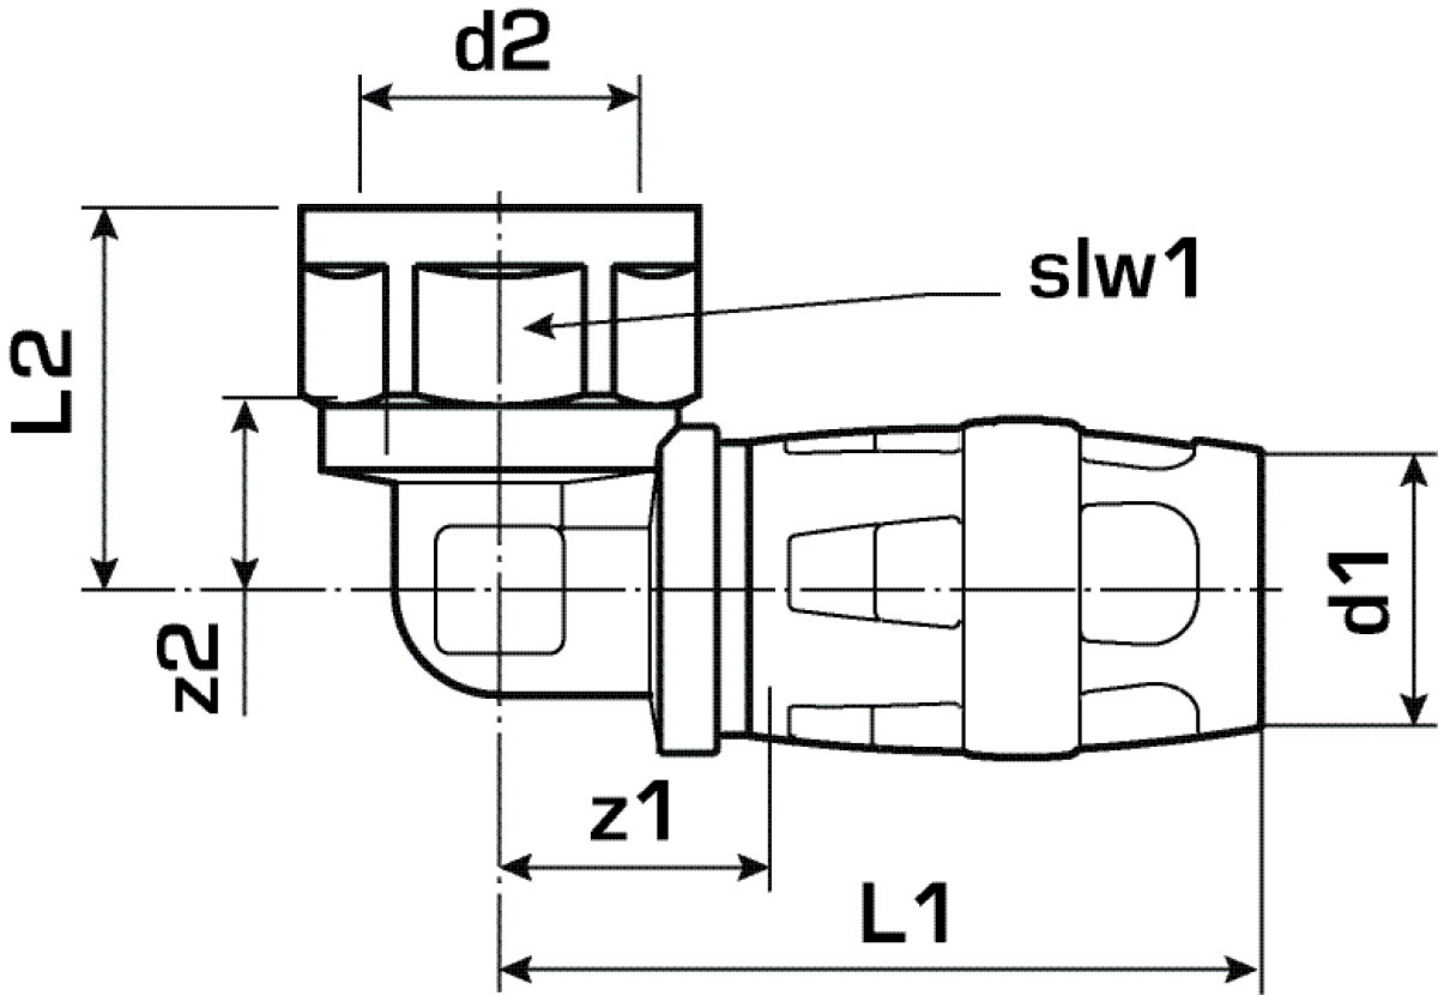

KELOX

KMP467X KELOX-PROTEC CLIX adapter elbow 90° with female thread 20x3/4"

730216D04

Areas of application

Plug-in elbow adapter with female thread, made of dezincification-resistant brass (DZR), including support sleeves with insertion click noise, as well as haptic and optical insertion indicator, O-rings, withdrawal barriers and a protector ring as an insertion locking device

DO NOT screw in any threaded pipes and cast iron fittings!

Approvals:

Specifications

Article information

port 1	Plug-in
port 2	Female thread cylindrical BSPT-Rp (ISO 7-1)
design	Knee
angle	90 °

Technical properties

maximum working pressure at 20 ° C	10 bar
------------------------------------	--------

Product information

VPE1	10,00 SA1
VPE2	100,00 KT1
weight	0,138 KGM
text	KELOX-PROTEC CLIX adapter elbow 90° with female thread
INTRNR	74122000
main material group	KELOX
material group	KELOX-PROtec pushfittings
code	KMP467X

Art. No	label	d2 Zoll	d1 mm	L1 mm	L2 mm	z1 mm	z2 mm	slw1 mm
730216D04	20x3/4"	3/4 Zoll (20)	20	54	34,5	21	17	30