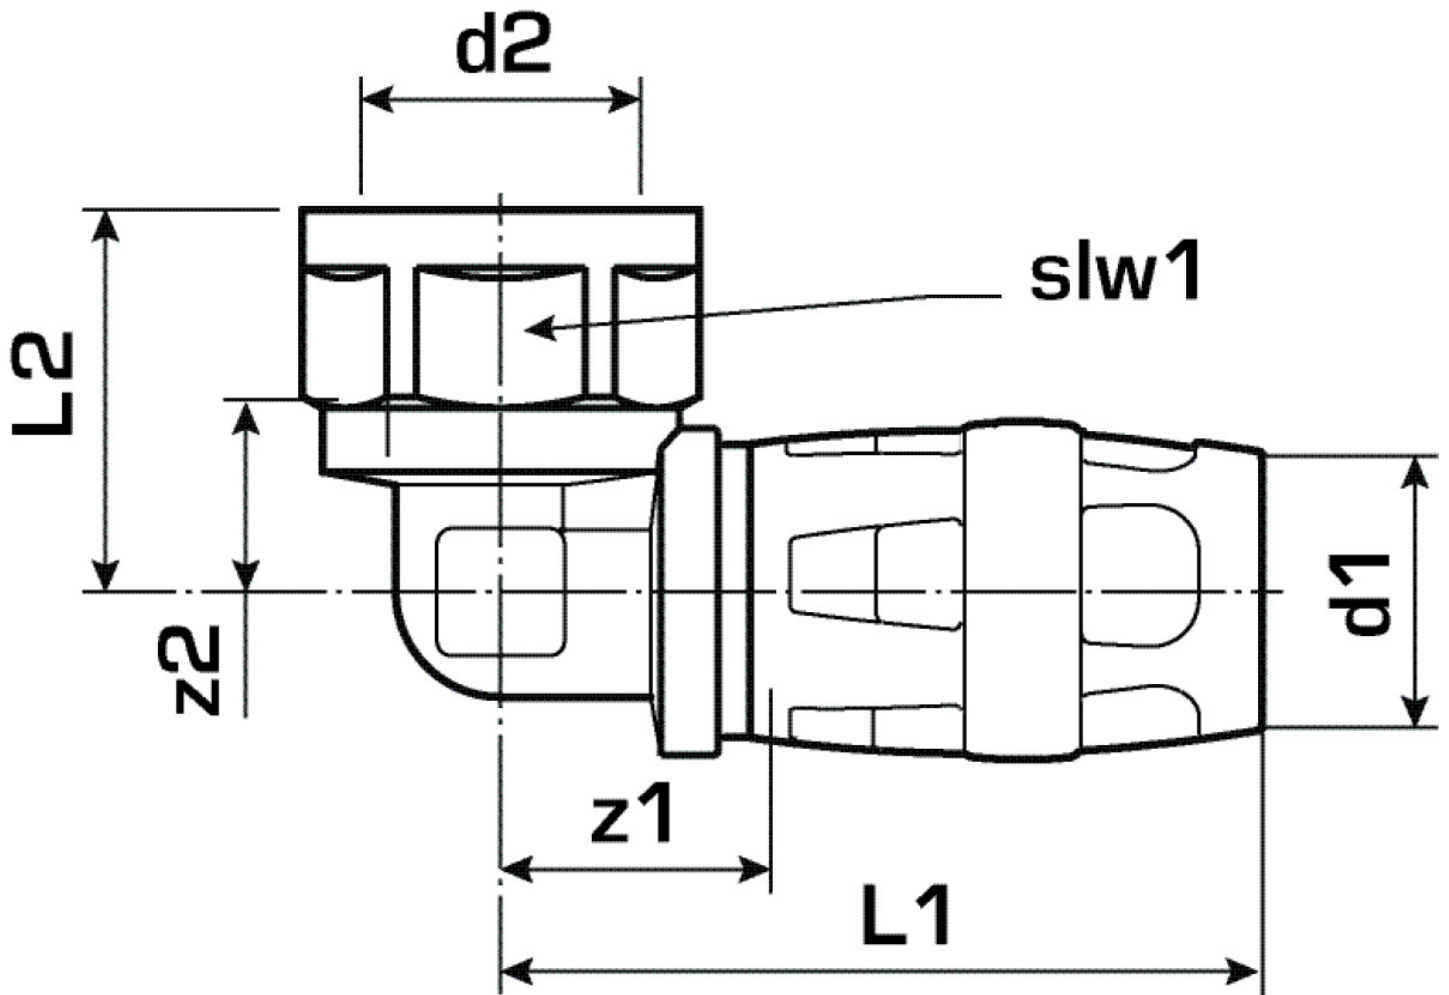

## Article information

port 1	Plug-in
port 2	Female thread cylindrical BSPT-Rp (ISO 7-1)
design	Knee
angle	90 °

Art. No	label	d2 Zoll	d1 mm	L1 mm	L2 mm	z1 mm	z2 mm	slw1 mm
730216E04	25x3/4"	3/4 Zoll (20)	25	61	34,5	22	18	30