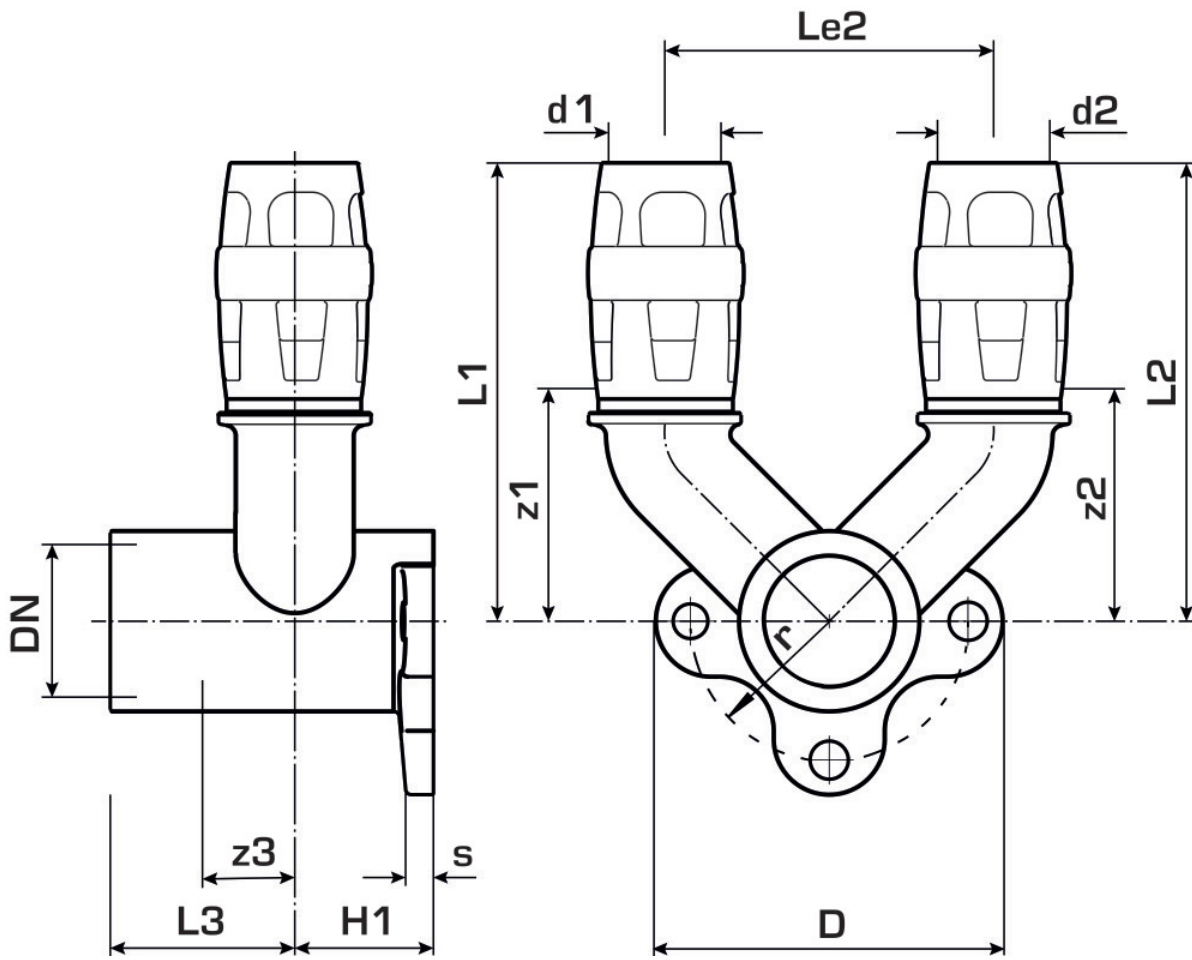

KELOX

KMP477X KELOX-PROTEC CLIX double U wall bracket fitting with female thread 16x1/2"

730254B2B

Areas of application

Double U wall bracket fitting with female thread, made of dezincification-resistant (DZR) brass, including support sleeves with insertion click noise, as well as haptic and optical insertion indicator, O-rings, withdrawal barriers and a protector ring as an insertion locking device

Overall height: 1/2" - 46 mm

DO NOT screw in threaded pipes and cast iron fittings!

Approvals:

Specifications

Article information

port 1	Plug-in
design	Continuously right-angled

Technical properties

maximum working pressure at 20 ° C	10 bar
------------------------------------	--------

Product information

VPE1	10,00 SA1
VPE2	50,00 KT1
weight	0,246 KGM
text	KELOX-PROTEC CLIX double U wall bracket fitting with female thread
INTRNR	74122000
main material group	KELOX
material group	KELOX-PROtec pushfittings
code	KMP477X

Art. No	label	d1 mm	L1 mm	L2 mm	L3 mm	z1 mm	z2 mm	z3 mm
730254B2B	16x1/2"	16	66	26	27	34	9	9