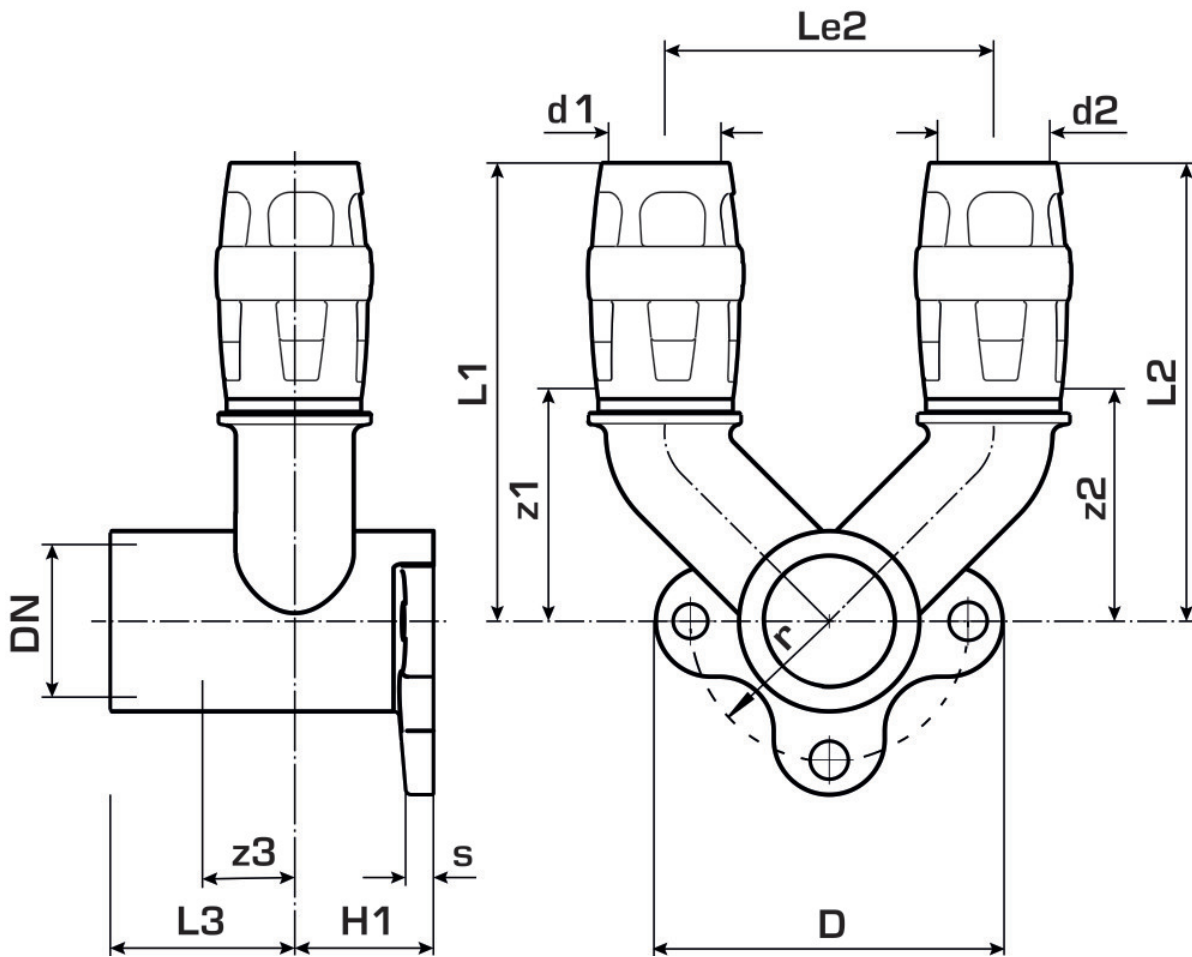

KELOX

KMP477X KELOX-PROTEC CLIX double U wall bracket fitting with female thread 20x1/2"

730254D2D

Areas of application

Double U wall bracket fitting with female thread, made of dezincification-resistant (DZR) brass, including support sleeves with insertion click noise, as well as haptic and optical insertion indicator, O-rings, withdrawal barriers and a protector ring as an insertion locking device

Overall height: 1/2" - 46 mm

DO NOT screw in threaded pipes and cast iron fittings!

Approvals:

Specifications

Article information

port 1	Plug-in
design	Continuously right-angled

Technical properties

maximum working pressure at 20 ° C	10 bar
------------------------------------	--------

Product information

VPE1	10,00 SA1
VPE2	40,00 KT1
weight	0,262 KGM
text	KELOX-PROTEC CLIX double U wall bracket fitting with female thread
INTRNR	74122000
main material group	KELOX
material group	KELOX-PROtec pushfittings
code	KMP477X

Art. No	label	d1 mm	L1 mm	L2 mm	L3 mm	z1 mm	z2 mm	z3 mm
730254D2D	20x1/2"	20	68	26	27	34	10	9