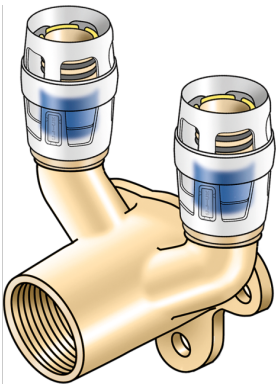

KELOX

KMP477X KELOX-PROTEC CLIX double U wall bracket fitting with female thread 20x1/2"

730254D2D

Areas of application

Double U wall bracket fitting with female thread, made of dezincification-resistant (DZR) brass, including support sleeves with insertion click noise, as well as haptic and optical insertion indicator, O-rings, withdrawal barriers and a protector ring as an insertion locking device

Overall height: 1/2" - 46 mm

DO NOT screw in threaded pipes and cast iron fittings!

Approvals:

Specifications

Article information

port 1	Plug-in
design	Continuously right-angled

Technical properties

maximum working pressure at 20 ° C	10 bar
------------------------------------	--------

Product information

VPE1	10,00 SA1
VPE2	40,00 KT1
weight	0,262 KGM
text	KELOX-PROTEC CLIX double U wall bracket fitting with female thread
INTRNR	74122000
main material group	KELOX
material group	KELOX-PROtec pushfittings
code	KMP477X