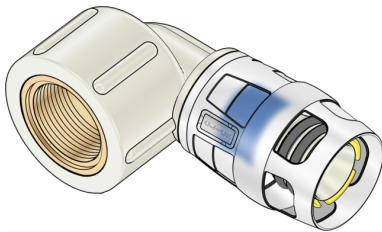

## KWP467X KELOX PROTEC CLIX plug-in elbow adapter 90° female 16x1/2"

730716B02

### Areas of application

Plug-in adapter elbow with female thread, made of PPSU, incl. push-on sleeve made of transparent polyamide with insertion click noise, as well as haptic and optical insertion indicator, O-rings, withdrawal barriers and a protector ring as an insertion locking device

# Specifications

Product information	
VPE1	10,00 SA1
VPE2	120,00 KT1
weight	0,069 KGM
text	KELOX PROTEC CLIX plug-in elbow adapter 90° female
INTRNR	74122000
main material group	KELOX
material group	KELOX-PROtec-PPSU pushfittings
code	KWP467X