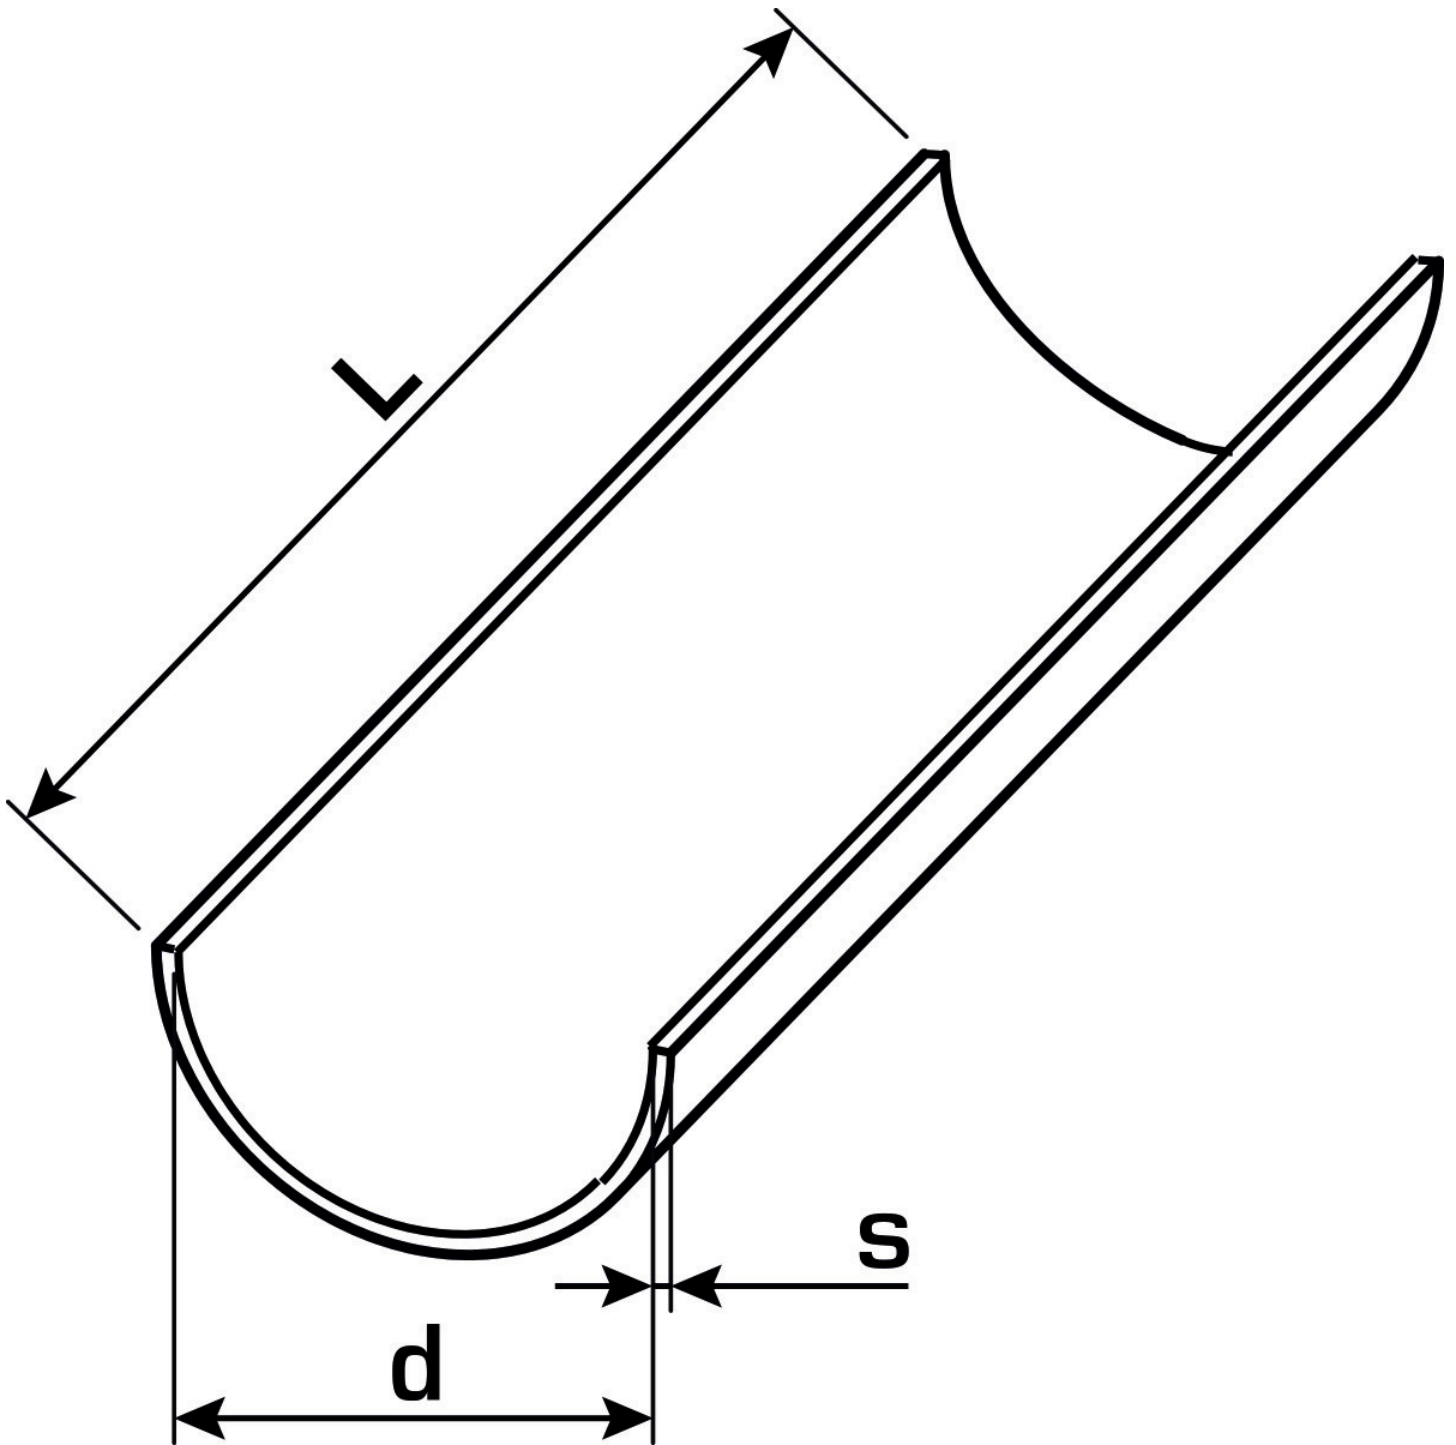

KELEN PP-RCT

K88 KELIT pipe channel 20 - 3m

2670303

Areas of application

Pipe channel made of galvanised sheet steel,

Sizes d16, 20, 25, 32, 40, 50 and 63mm (with 3m length) self-clamping on pipe.

Length indicated by the designation.

KE KELIT GmbH

A 4020 Linz, Ignaz-Mayer-Straße 17, Austria, Europe

PHONE +43 (0) 50 779 **E-MAIL** office@kekelit.com

www.kekelit.com

Specifications

Product information

VPE1	60,00 BND
weight	0,220 KGM
text	KELIT pipe channel
INTRNR	72123000
main material group	KELEN
material group	KELEN accessories
code	K88

Art. No	label
2670303	20 - 3m