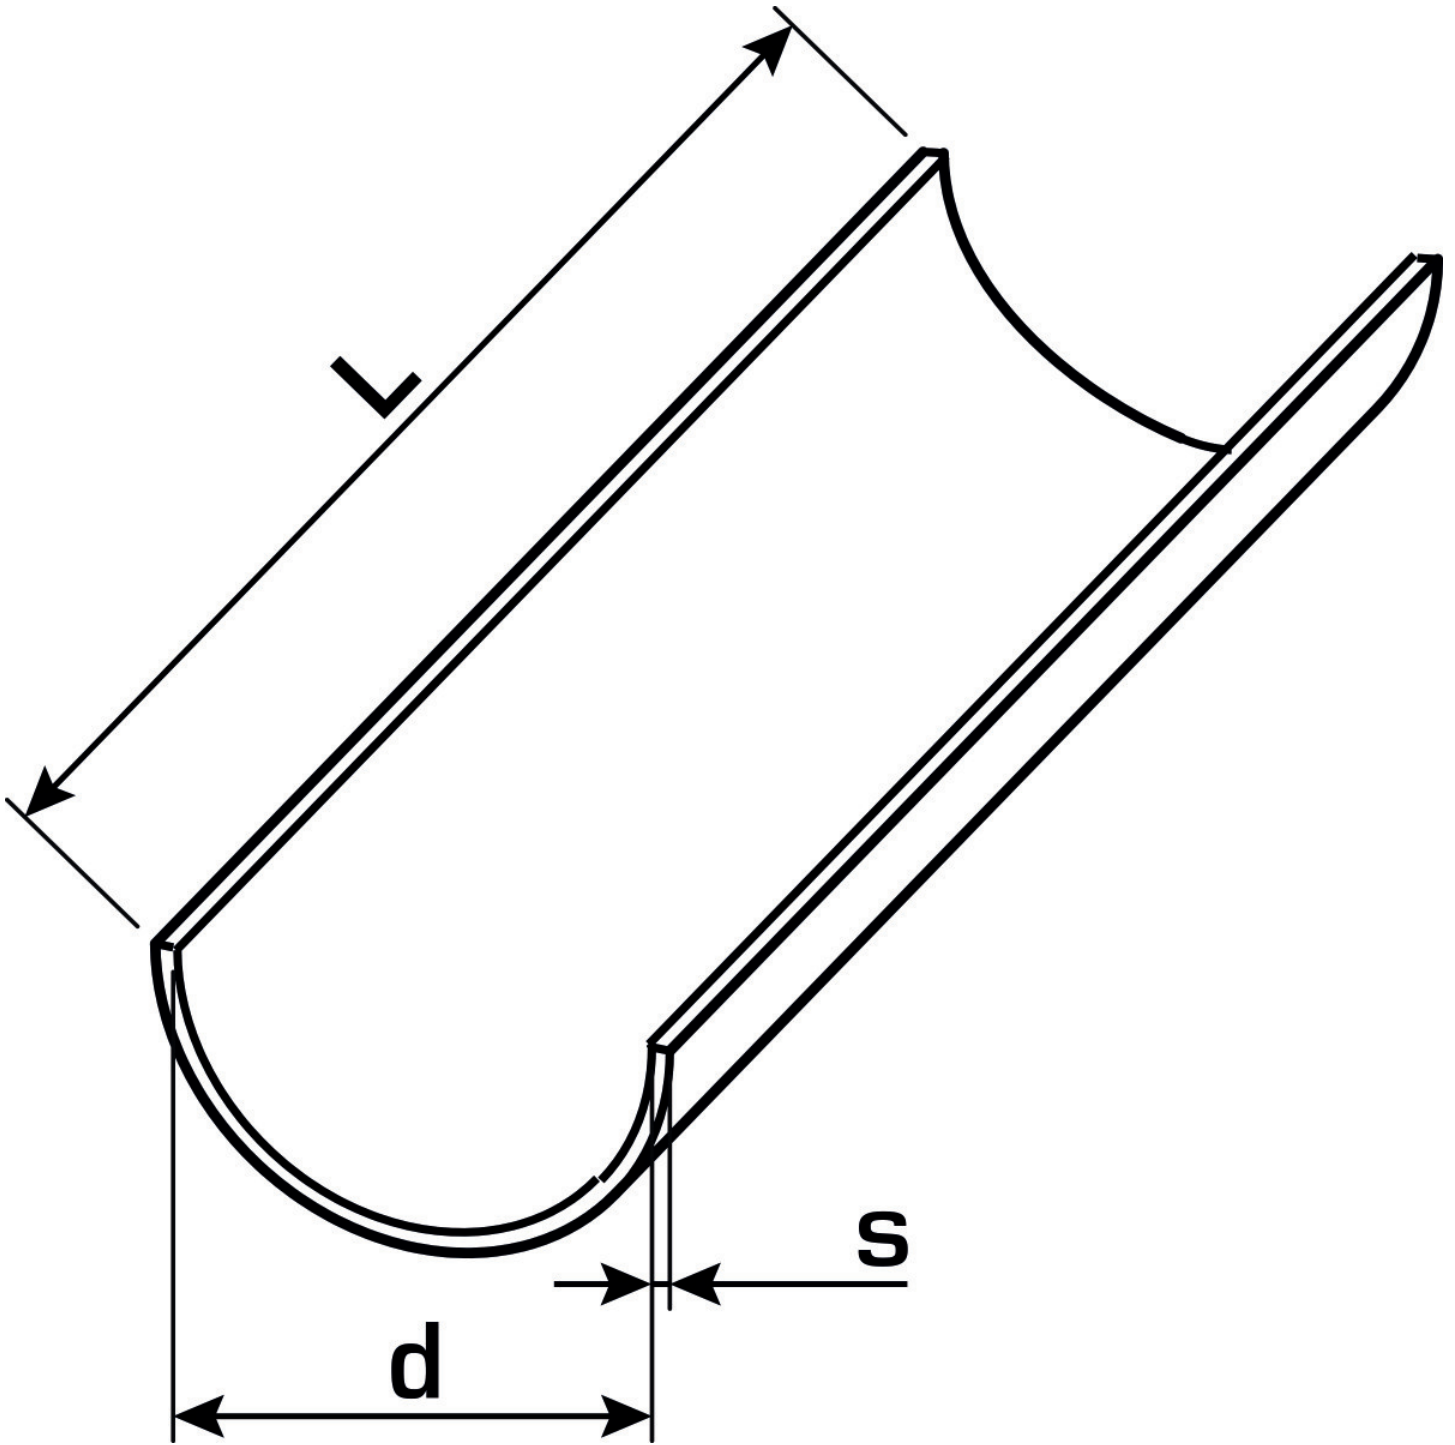

# KELEN PP-RCT

K88 KELIT pipe channel 25 - 3m

2670603

## Areas of application

Pipe channel made of galvanised sheet steel,

Sizes d16, 20, 25, 32, 40, 50 and 63mm (with 3m length) self-clamping on pipe.

Length indicated by the designation.

## Product information

VPE1	60,00 BND
weight	0,265 KGM
text	KELIT pipe channel
INTRNR	72123000
main material group	KELEN
material group	KELEN accessories
code	K88

Art. No	label
2670603	25 - 3m