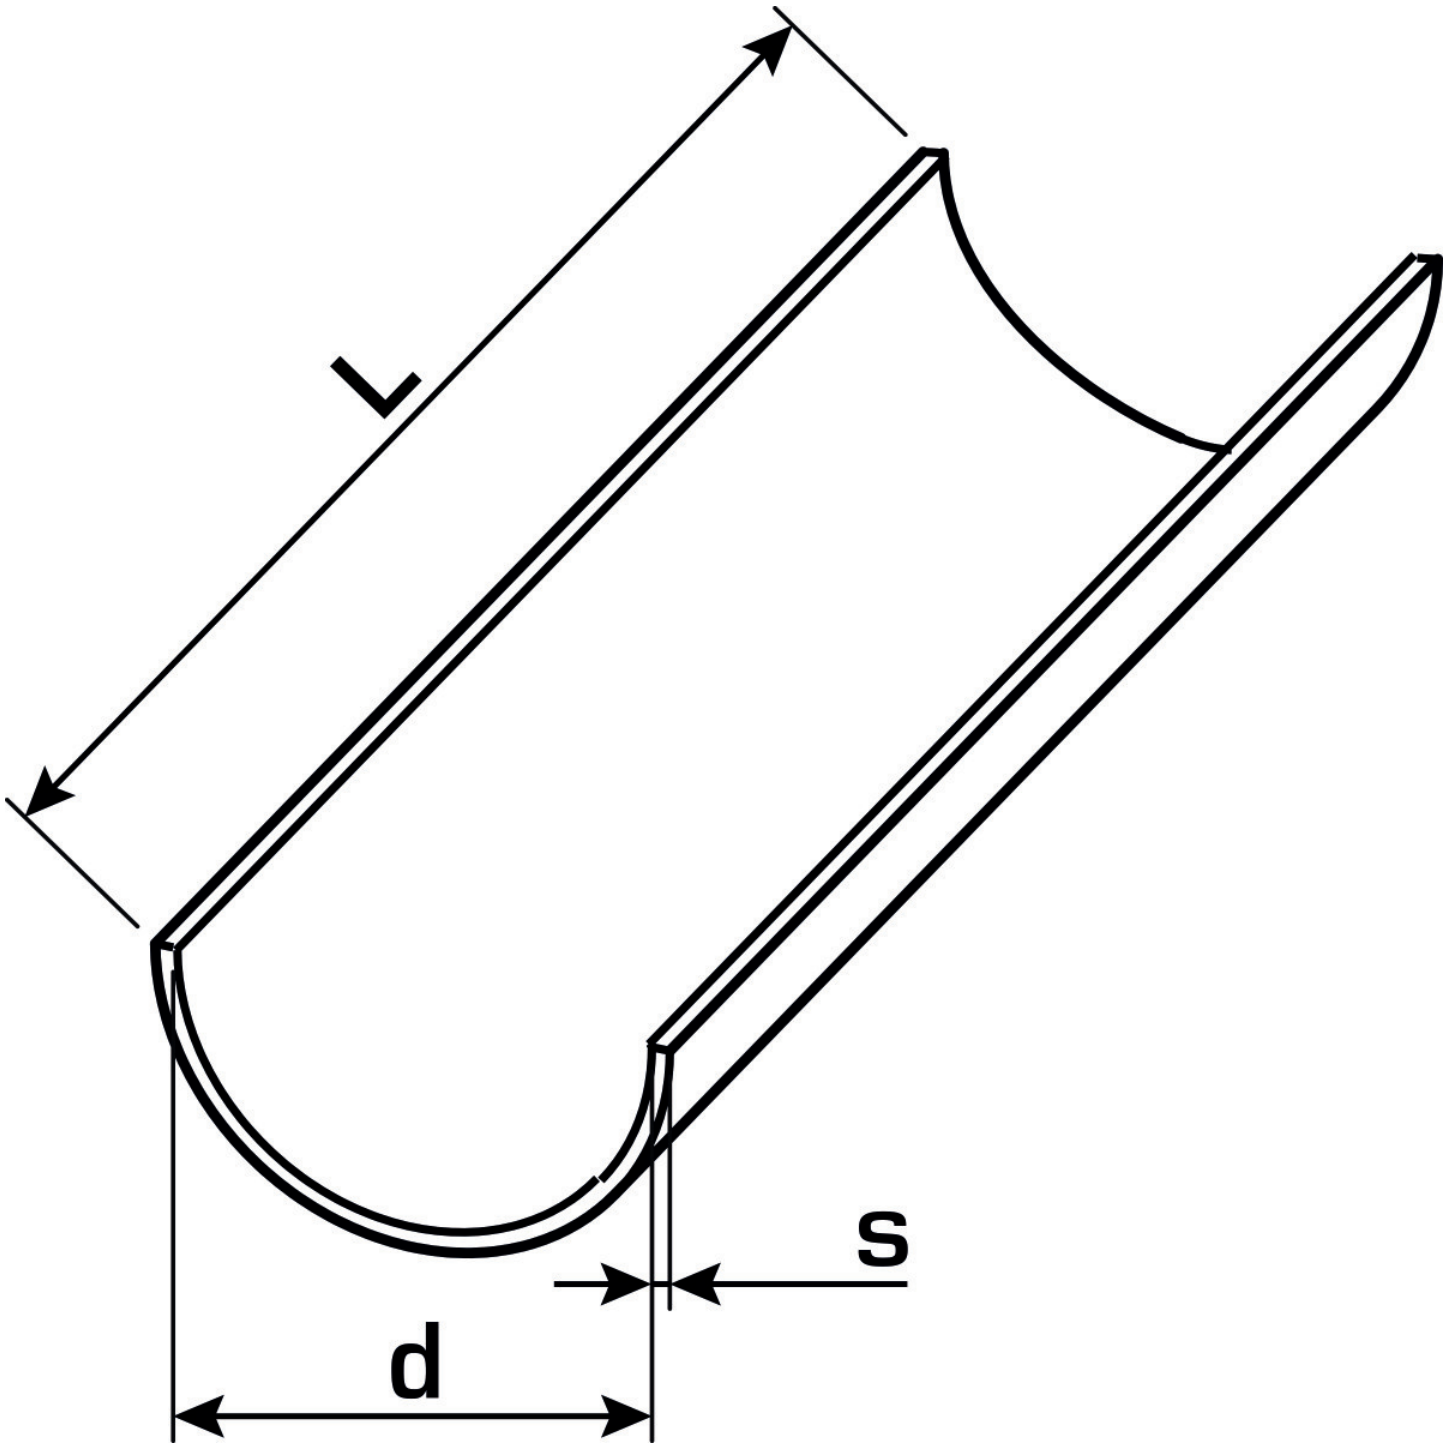

KELEN PP-RCT

K88 KELIT pipe channel 32 - 3m

2670903

Areas of application

Pipe channel made of galvanised sheet steel,

Sizes d16, 20, 25, 32, 40, 50 and 63mm (with 3m length) self-clamping on pipe.

Length indicated by the designation.

Specifications

Product information

VPE1	60,00 BND
weight	0,325 KGM
text	KELIT pipe channel
INTRNR	72123000
main material group	KELEN
material group	KELEN accessories
code	K88

Art. No	label
2670903	32 - 3m