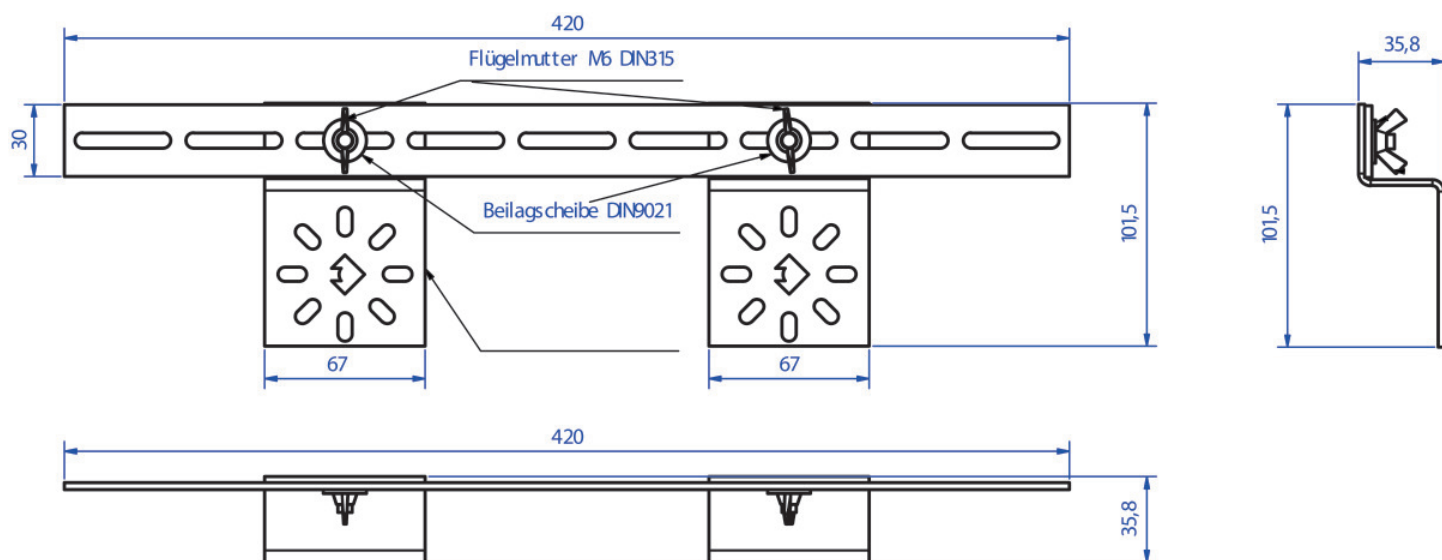

KELEN PP-RCT

K85V KELIT connector rail variable 5-35/3.5cm

2629200

Areas of application

For mounting KELEN and STEELOX elbow wall bracket fittings, made of galvanised sheet metal, including plugs, sound insulation plates and fastening screws

Specifications

Product information

| | |
|---------------------|-------------------------------|
| VPE1 | 1,00 KT1 |
| weight | 0,713 KGM |
| text | KELIT connector rail variable |
| INTRNR | 73269098 |
| main material group | KELEN |
| material group | KELEN accessories |
| code | K85V |

| Art. No | label | t mm |
|---------|------------|------|
| 2629200 | 5-35/3.5cm | 36 |