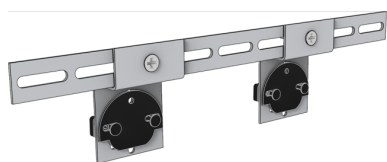

KELEN PP-RCT

K85V KELIT connector rail variable 5-35/3.5cm

2629200

Areas of application

For mounting KELEN and STEELOX elbow wall bracket fittings, made of galvanised sheet metal, including plugs, sound insulation plates and fastening screws

Specifications

Product information

| | |
|---------------------|-------------------------------|
| VPE1 | 1,00 KT1 |
| weight | 0,713 KGM |
| text | KELIT connector rail variable |
| INTRNR | 73269098 |
| main material group | KELEN |
| material group | KELEN accessories |
| code | K85V |