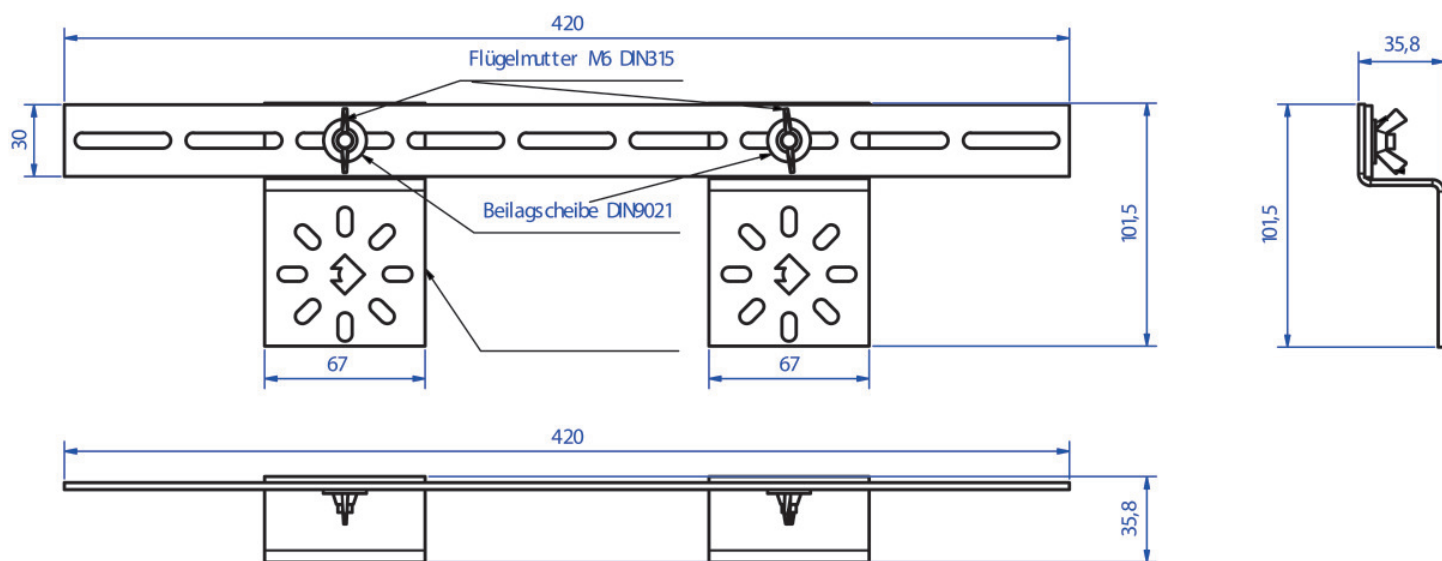

KELEN PP-RCT

K85V KELIT connector rail variable 5-35/4.6cm

2629210

Areas of application

For mounting KELEN and STEELOX elbow wall bracket fittings, made of galvanised sheet metal, including plugs, sound insulation plates and fastening screws

Specifications

Product information

VPE1	1,00 KT1
VPE2	15,00 KT2
weight	0,443 KGM
text	KELIT connector rail variable
INTRNR	73269098
main material group	KELEN
material group	KELEN accessories
code	K85V

Art. No

label

2629210

5-35/4.6cm