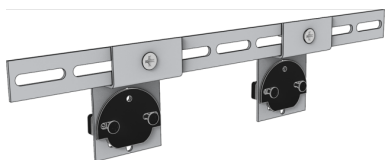

KELEN PP-RCT

K85V KELIT connector rail variable 5-35/4.6cm

2629210

Areas of application

For mounting KELEN and STEELOX elbow wall bracket fittings, made of galvanised sheet metal, including plugs, sound insulation plates and fastening screws

Specifications

Product information

VPE1	1,00 KT1
VPE2	15,00 KT2
weight	0,443 KGM
text	KELIT connector rail variable
INTRNR	73269098
main material group	KELEN
material group	KELEN accessories
code	K85V

Art. No