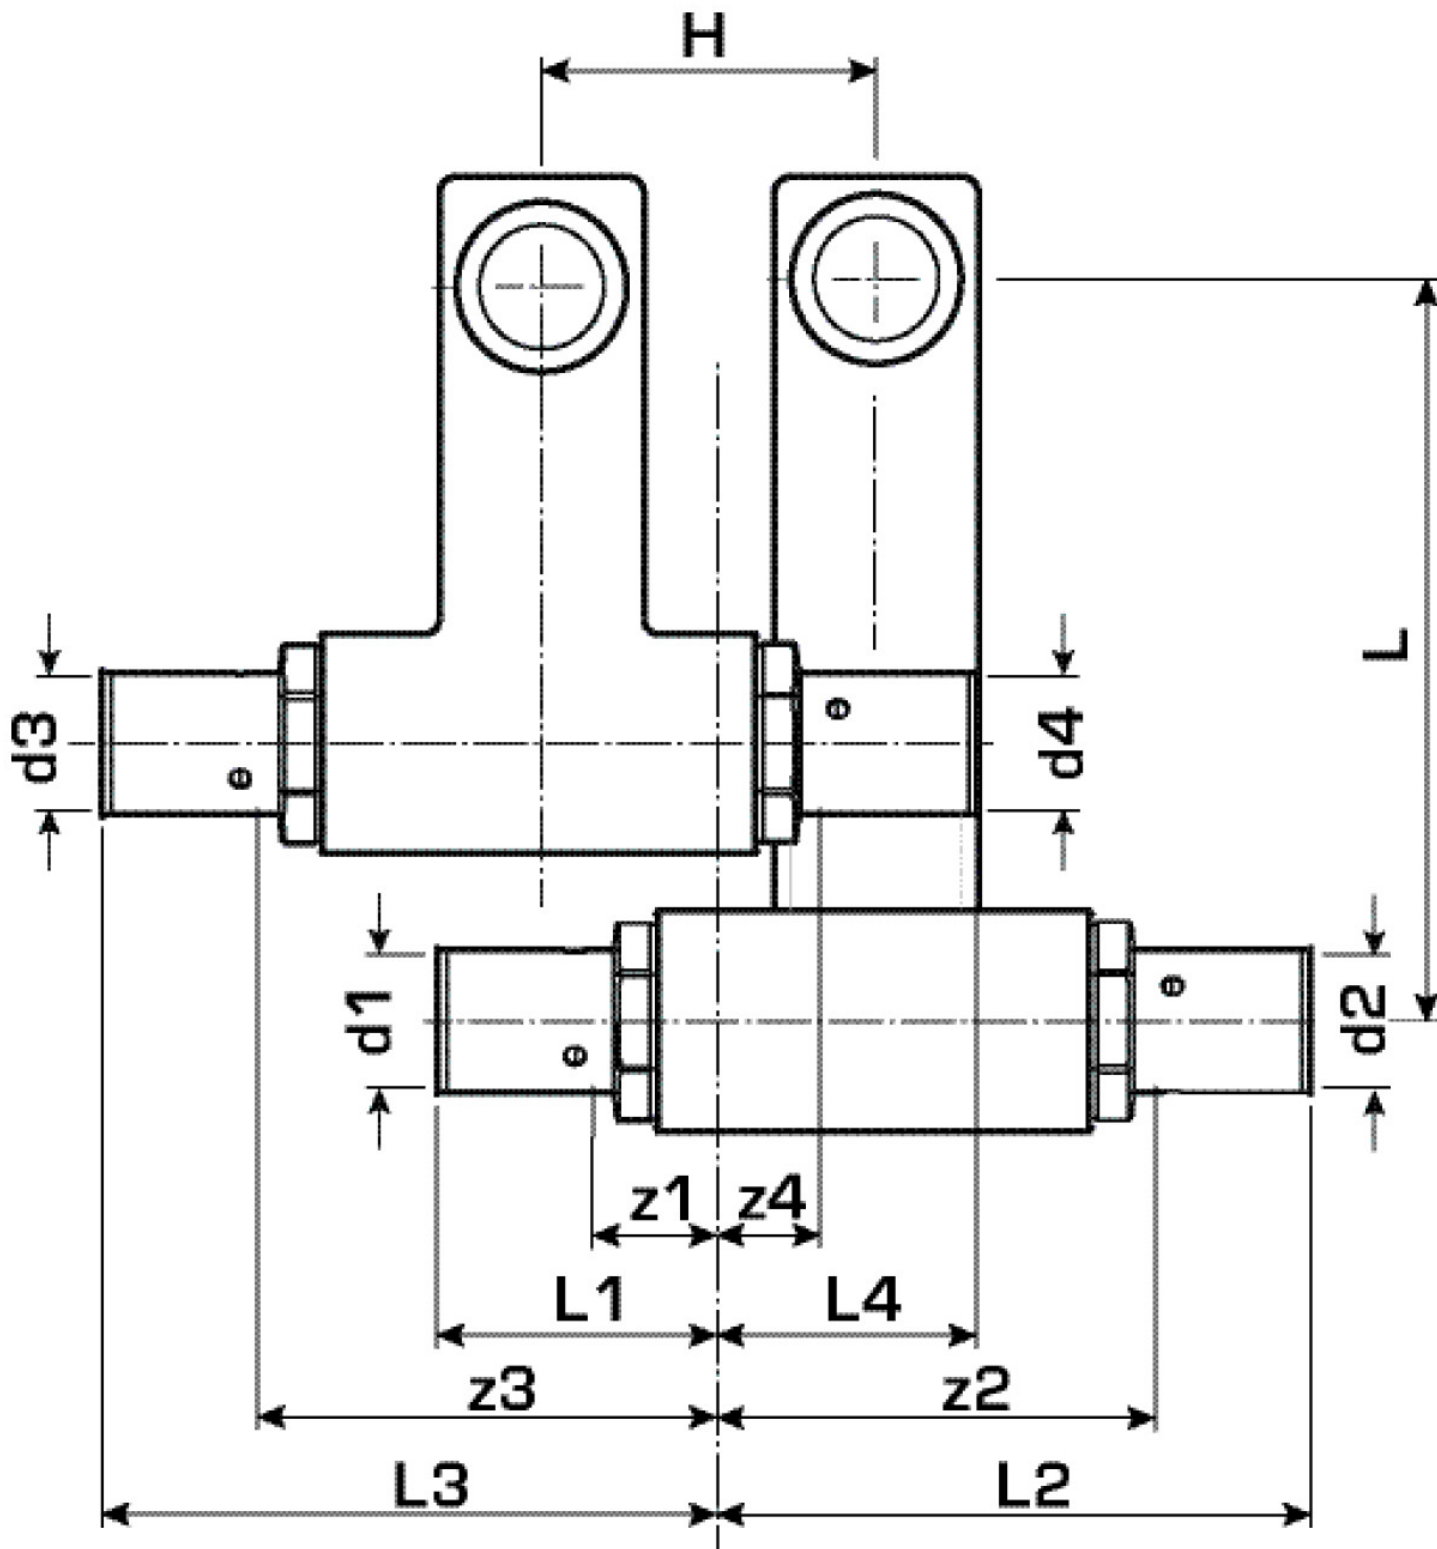

KELOX

KM435 KELOX SB connecting set 16x1/2"x16

9825220

Areas of application

Skirting board radiator connecting set with press adapters; made of non-porous metallised brass, incl. support sleeves with O-rings and stainless steel press-fit sleeves for radiator connections with 1/2" male thread

Specifications

Article information

port 1	Pressing socket
port 2	Pressing socket
execution	Miscellaneous
press contour	U

Product information

VPE1	1,00 KT1
weight	0,911 KGM
text	KELOX SB connecting set
INTRNR	74122000
main material group	KELOX
material group	KELOX metal fittings
code	KM435

Art. No	label	d5 Inche	d6 Inche	d1 mm	d2 mm	d3 mm	d4 mm	L1 mm	L2 mm	L3 mm	L4 mm	z1 mm	z2 mm	z3 mm	z4 mm	h mm
98252	16x1/2	1/2" (15)	1/2" (15)	16	16	16	16	29	77	77	30	9	56	57	10	95

KE KELIT GmbH

A 4020 Linz, Ignaz-Mayer-Straße 17, Austria, Europe