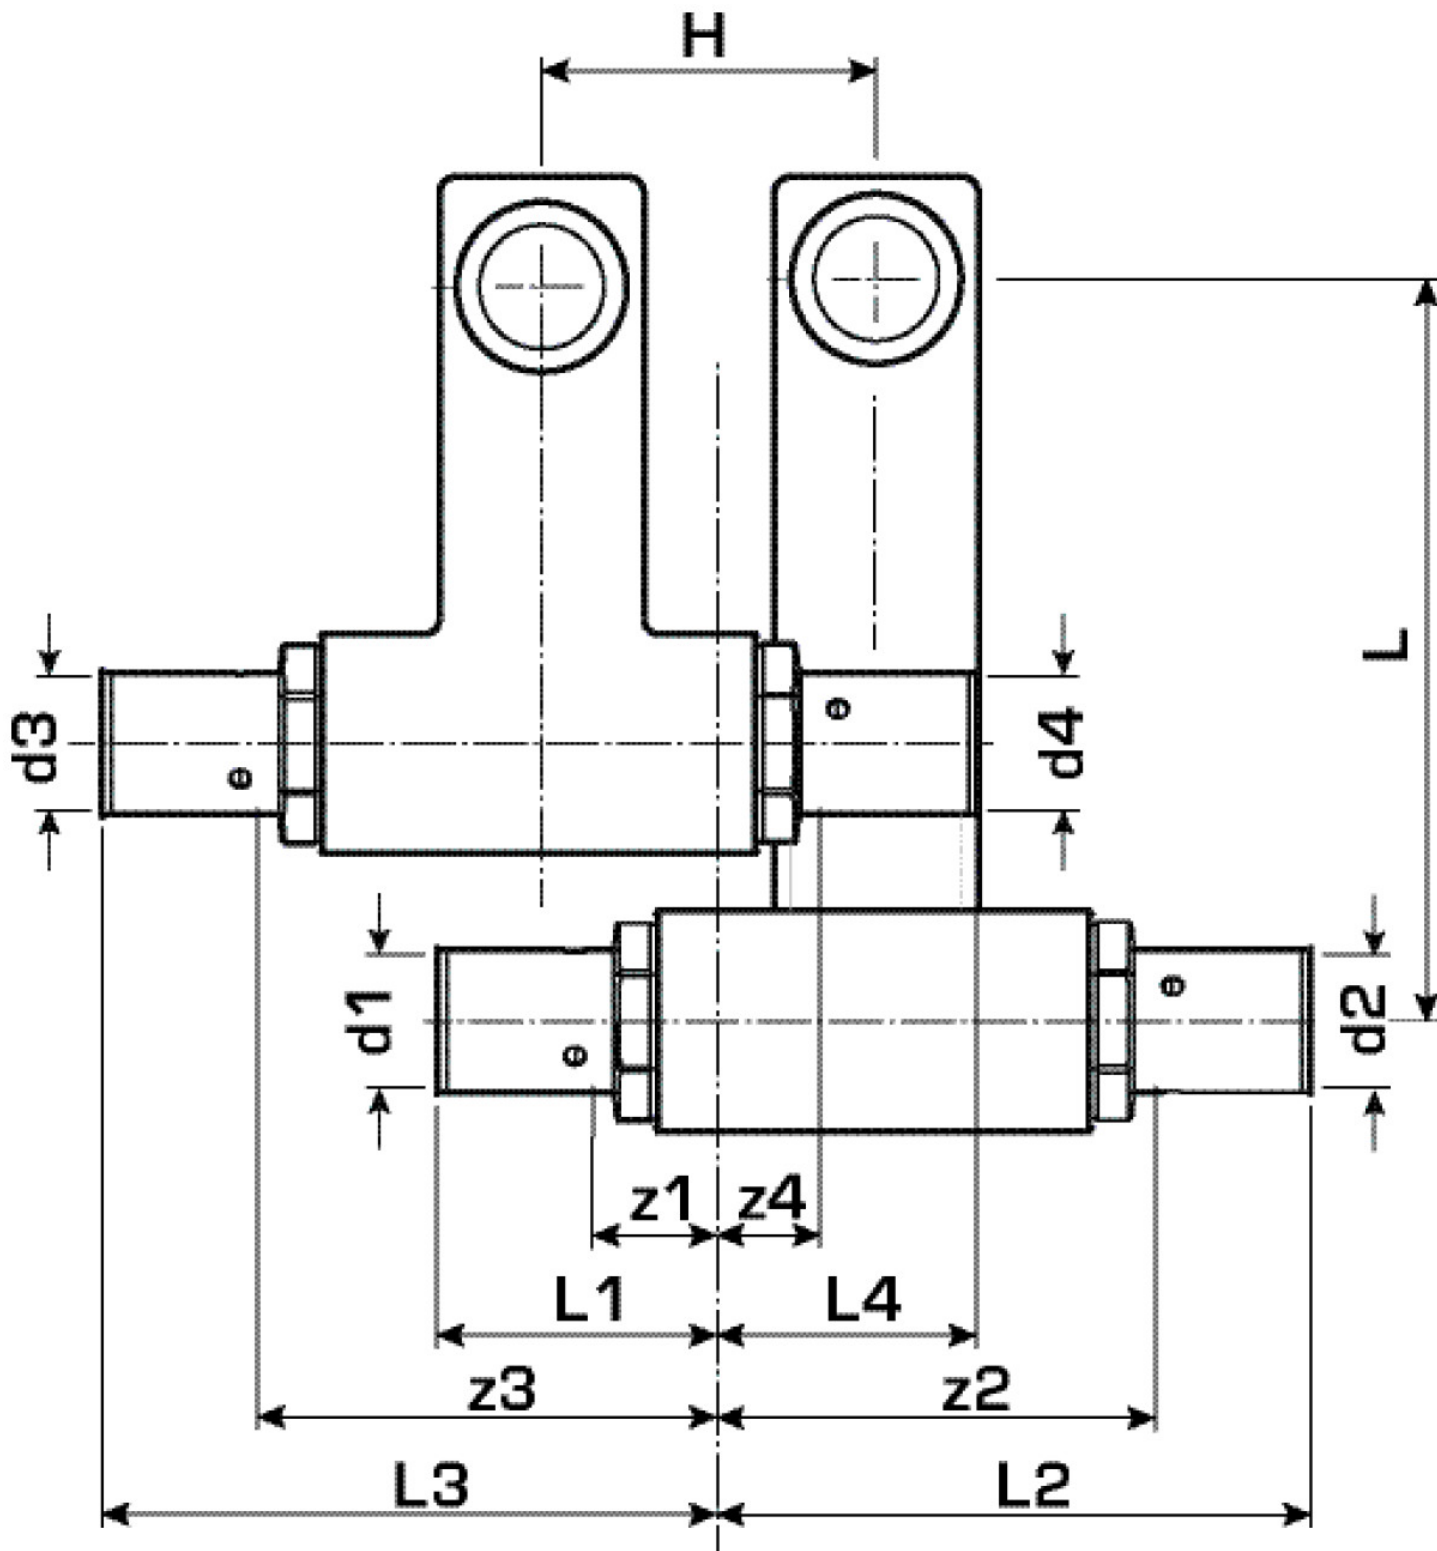

## KM435 KELOX SB connecting set 16x1/2"xST

9825200

### Areas of application

Skirting board radiator connecting set with press adapters; made of non-porous metallised brass, incl. support sleeves with O-rings and stainless steel press-fit sleeves for radiator connections with 1/2" male thread

## Product information

VPE1	1,00 KT1
weight	0,856 KGM
text	KELOX SB connecting set
INTRNR	74122000
main material group	KELOX
material group	KELOX metal fittings
code	KM435

Art. No	label	d5 Inches	d6 Inches	d2 mm	d4 mm	L1 mm	L2 mm	L3 mm	L4 mm	z1 mm	z2 mm	z3 mm	z4 mm	h mm
98252	16x1/2	1/2" (15)	1/2" (15)	16	16	8	77	56	28	2	72	52	10	95