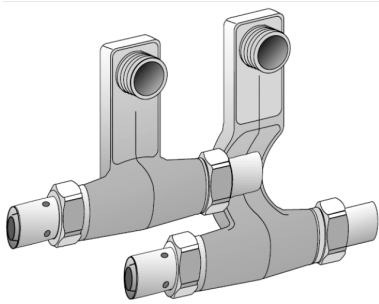

## KM435 KELOX SB connecting set STx1/2"x16

9805220

### Areas of application

Skirting board radiator connecting set with press adapters; made of non-porous metallised brass, incl. support sleeves with O-rings and stainless steel press-fit sleeves for radiator connections with 1/2" male thread