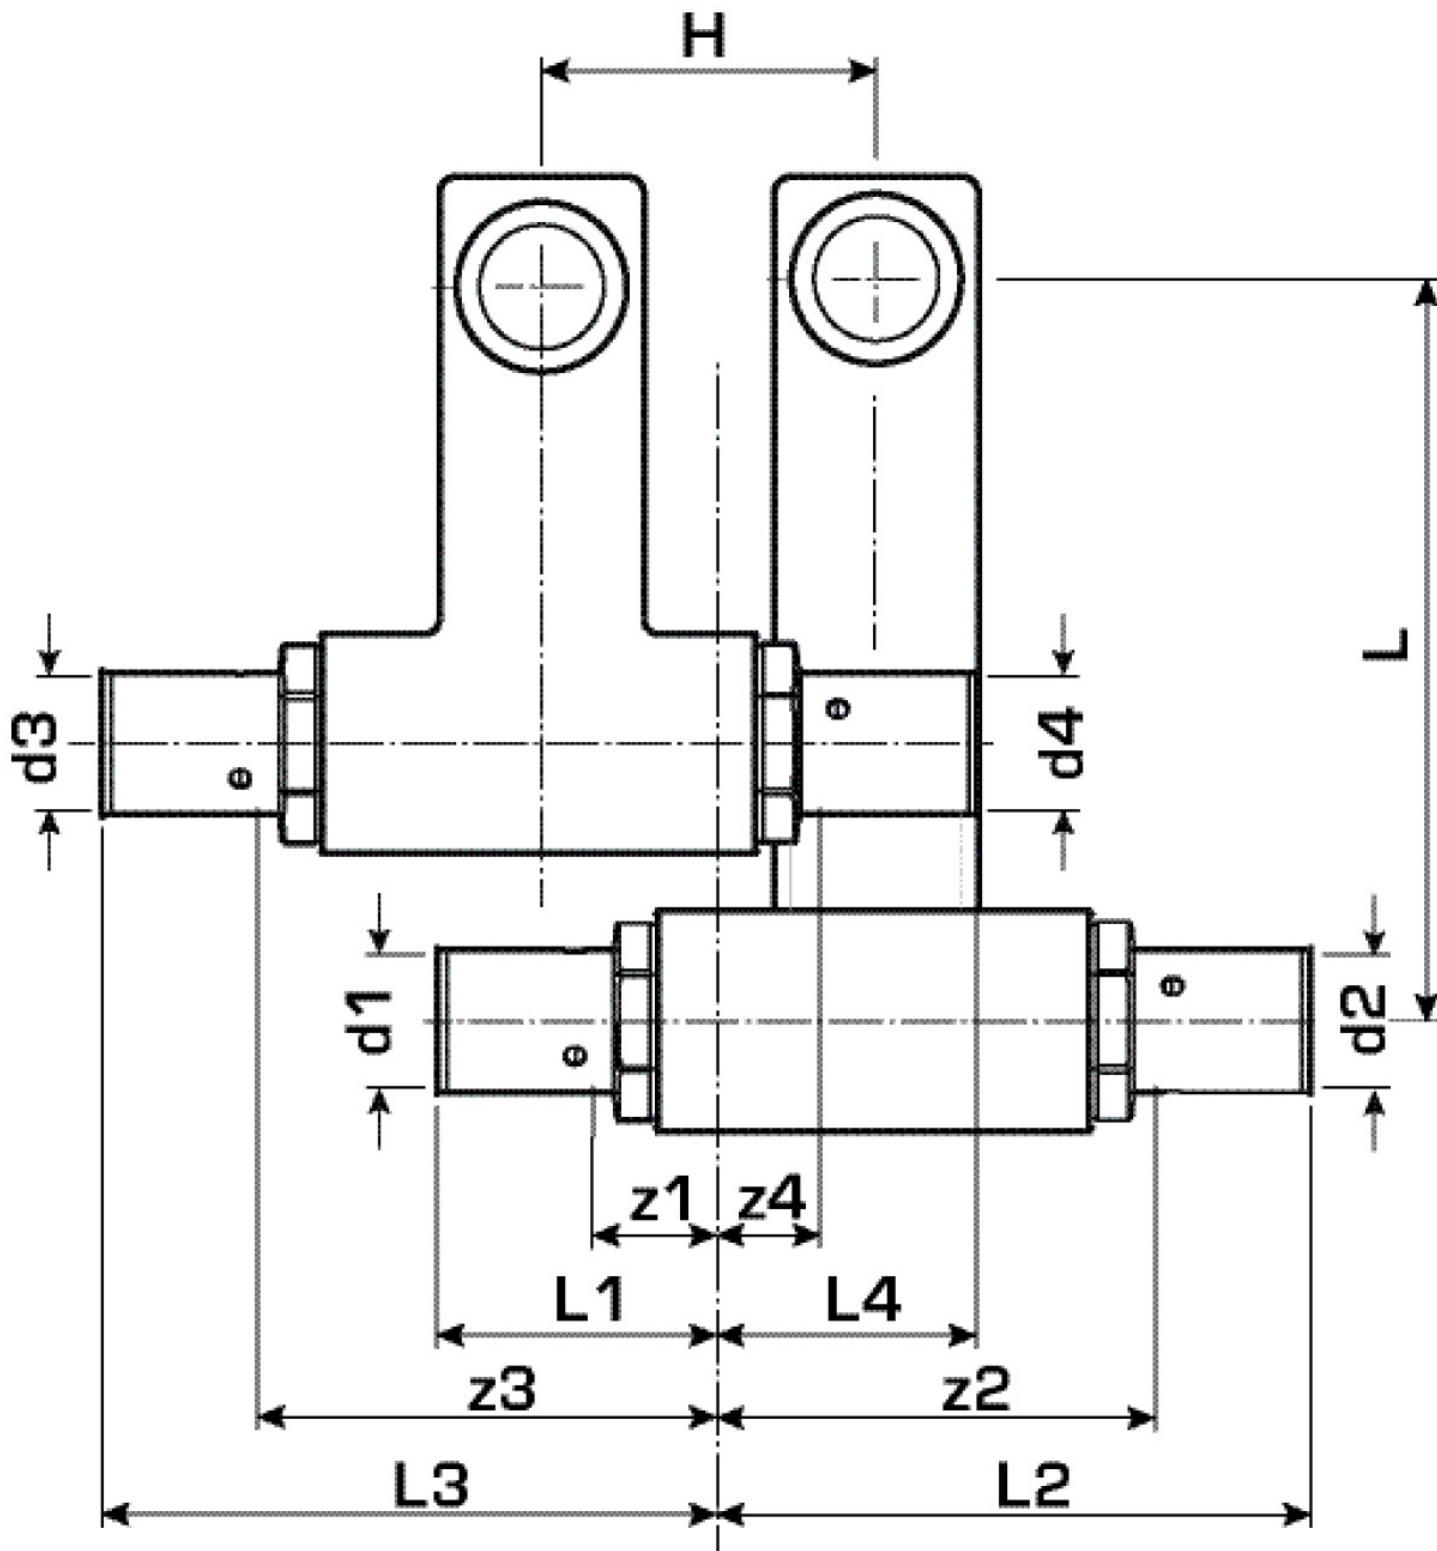

KELOX

KM435 KELOX SB connecting set 16x1/2"x20

9825240

Areas of application

Skirting board radiator connecting set with press adapters; made of non-porous metallised brass, incl. support sleeves with O-rings and stainless steel press-fit sleeves for radiator connections with 1/2" male thread

Specifications

Article information

| | |
|---------------|-----------------|
| port 1 | Pressing socket |
| port 2 | Pressing socket |
| execution | Miscellaneous |
| press contour | U |

Product information

| | |
|---------------------|-------------------------|
| VPE1 | 1,00 KT1 |
| weight | 0,923 KGM |
| text | KELOX SB connecting set |
| INTRNR | 74122000 |
| main material group | KELOX |
| material group | KELOX metal fittings |
| code | KM435 |

| Art. No | label | d5 Inches | d6 Inches | d1 mm | d3 mm | L1 mm | L2 mm | L3 mm | L4 mm | z1 mm | z2 mm | z3 mm | z4 mm | h mm |
|---------|--------|--------------|--------------|----------|----------|----------|----------|----------|----------|----------|----------|----------|----------|---------|
| 98252 | 16x1/2 | 1/2" (15) | 1/2" (15) | 16 | 16 | 28 | 57 | 77 | 9 | 10 | 52 | 57 | 4 | 95 |