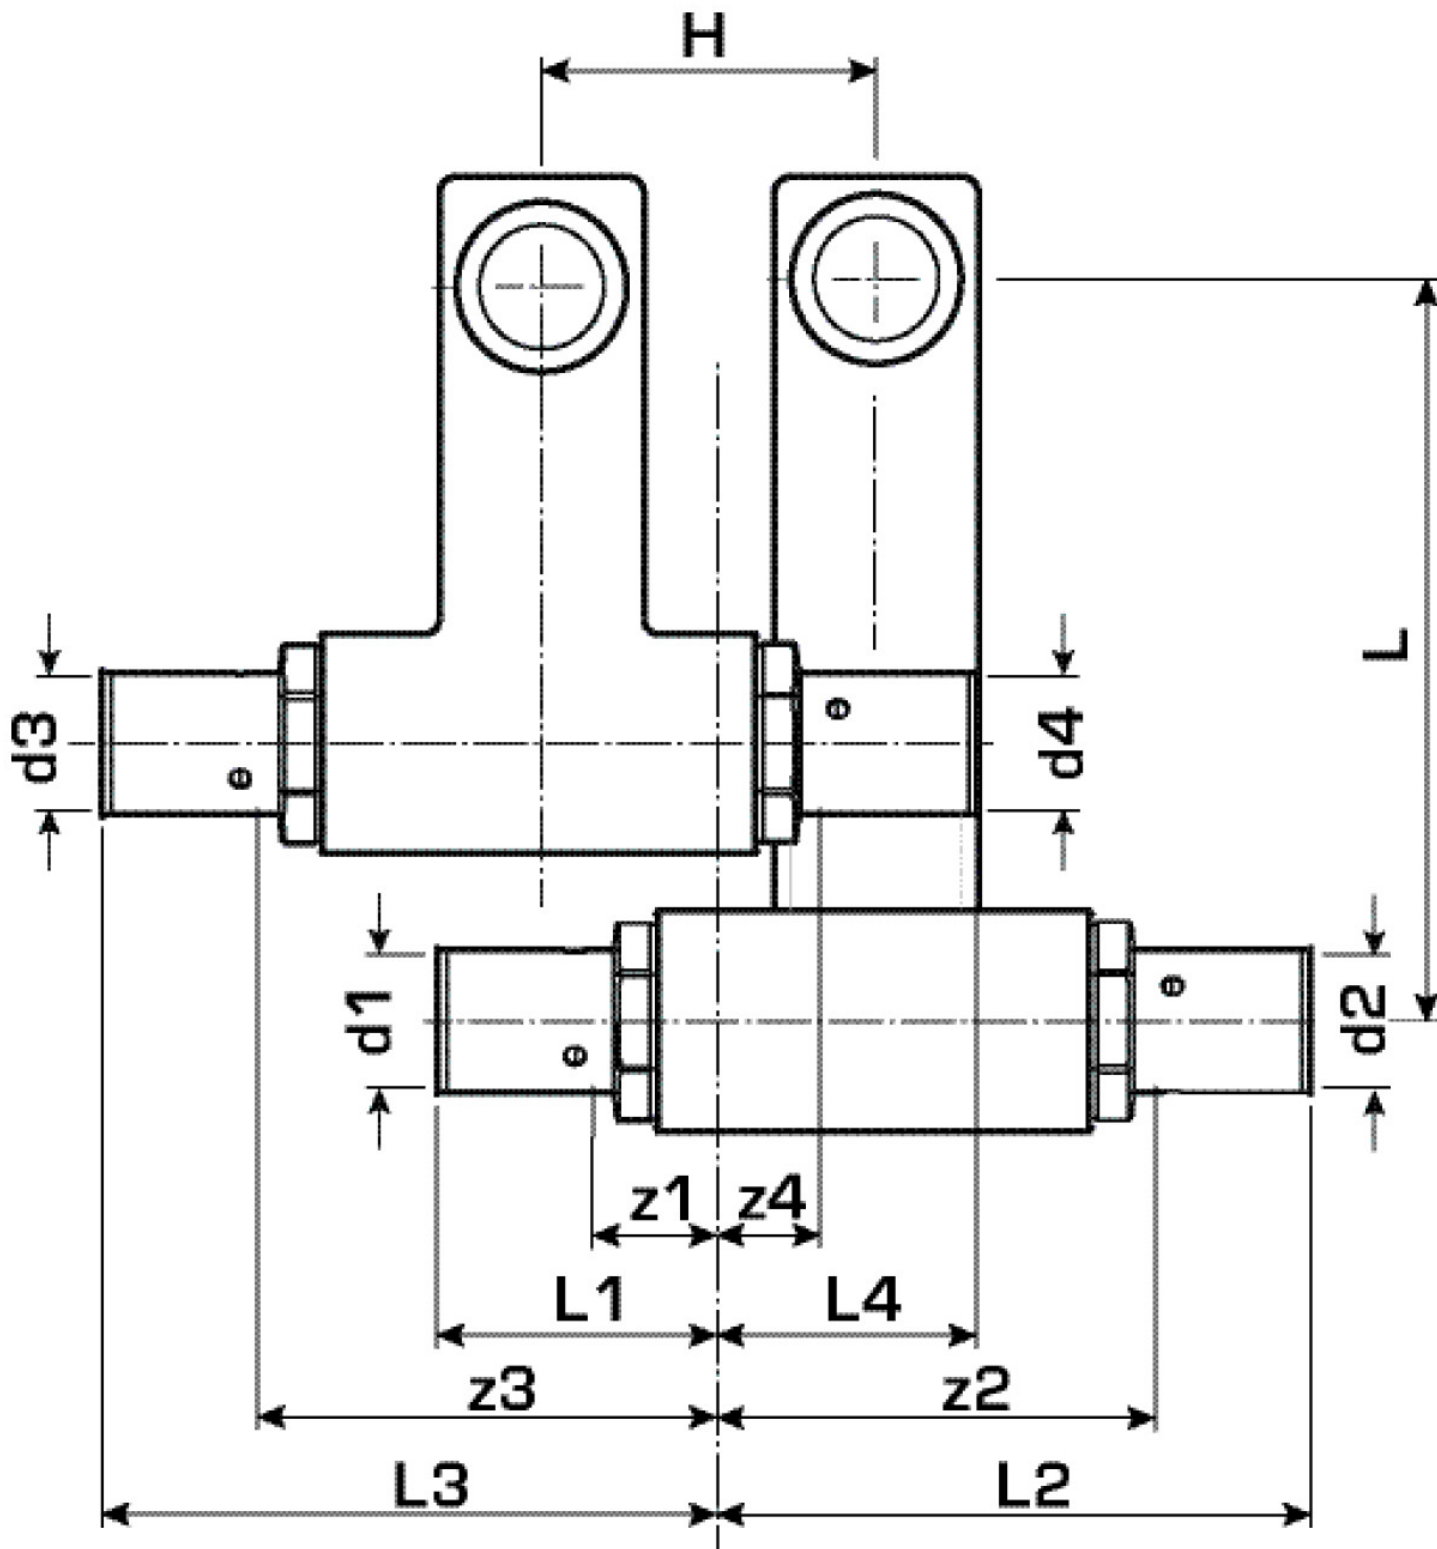

KELOX

KM435 KELOX SB connecting set 25x1/2"x20

9845270

Areas of application

Skirting board radiator connecting set with press adapters; made of non-porous metallised brass, incl. support sleeves with O-rings and stainless steel press-fit sleeves for radiator connections with 1/2" male thread

Specifications

Article information

port 1	Pressing socket
port 2	Pressing socket
execution	Miscellaneous
press contour	U

Product information

VPE1	1,00 KT1
weight	0,935 KGM
text	KELOX SB connecting set
INTRNR	74122000
main material group	KELOX
material group	KELOX metal fittings
code	KM435

Art. No	label	d5 Inche	d6 Inche	d1 mm	d2 mm	d3 mm	d4 mm	L1 mm	L2 mm	L3 mm	L4 mm	z1 mm	z2 mm	z3 mm	z4 mm	h mm
98452	25x1/	1/2" (15)	1/2" (15)	20	25	20	25	30	88	80	39	9	60	60	10	95

KE KELIT GmbH

A 4020 Linz, Ignaz-Mayer-Straße 17, Austria, Europe