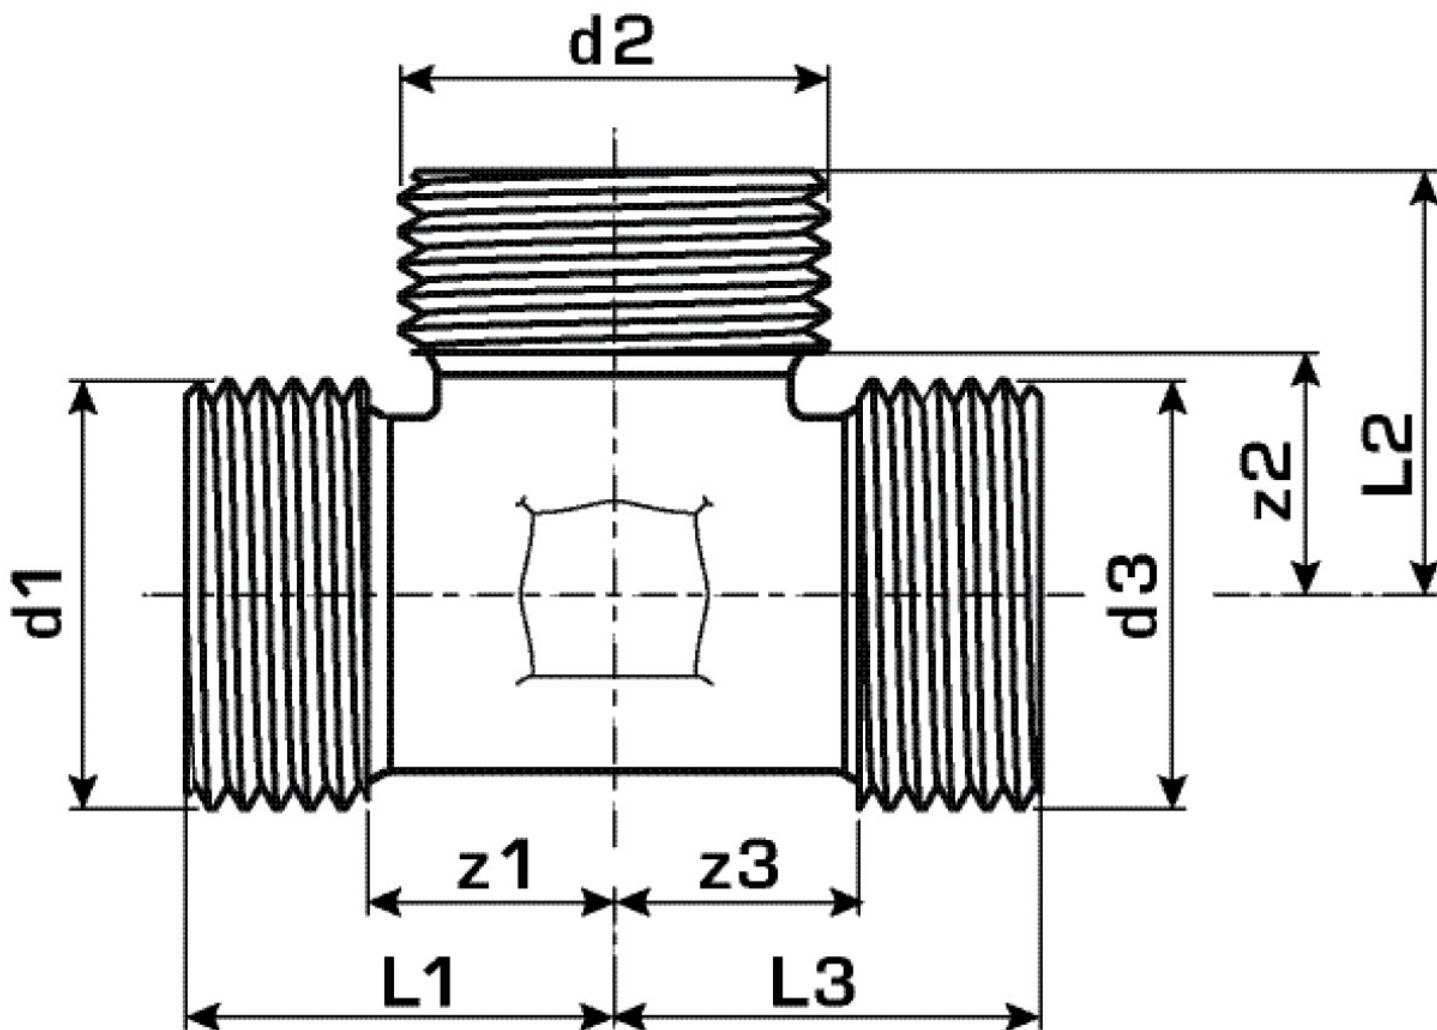

KELOX

KM340E KELOX threaded tee 3/4"

7706920

Areas of application

Connector tee piece, non-porous metallised brass with three male threads suitable for KM220 euro thread fitting

Approvals:

KE KELIT GmbH

A 4020 Linz, Ignaz-Mayer-Straße 17, Austria, Europe

PHONE +43 (0) 50 779 E-MAIL office@kekelit.com

www.kekelit.com

Specifications

Article information

port 1	Male thread metric
port 2	Male thread
port 3	Male thread

Product information

VPE1	10,00 KT1
weight	0,095 KGM
text	KELOX threaded tee
INTRNR	74122000
main material group	KELOX
material group	KELOX screw fittings
code	KM340E

Art. No	label	d1	d2 Inches	d3	d1 Inches	d3 Inches	L1 mm	L2 mm	L3 mm	z1 mm	z2 mm	z3 mm
770692C	3/4"	3/4 Zoll (20)	3/4" (20)	3/4 Zoll (20)	3/4" (20)	3/4" (20)	26	26	26	19	19	19