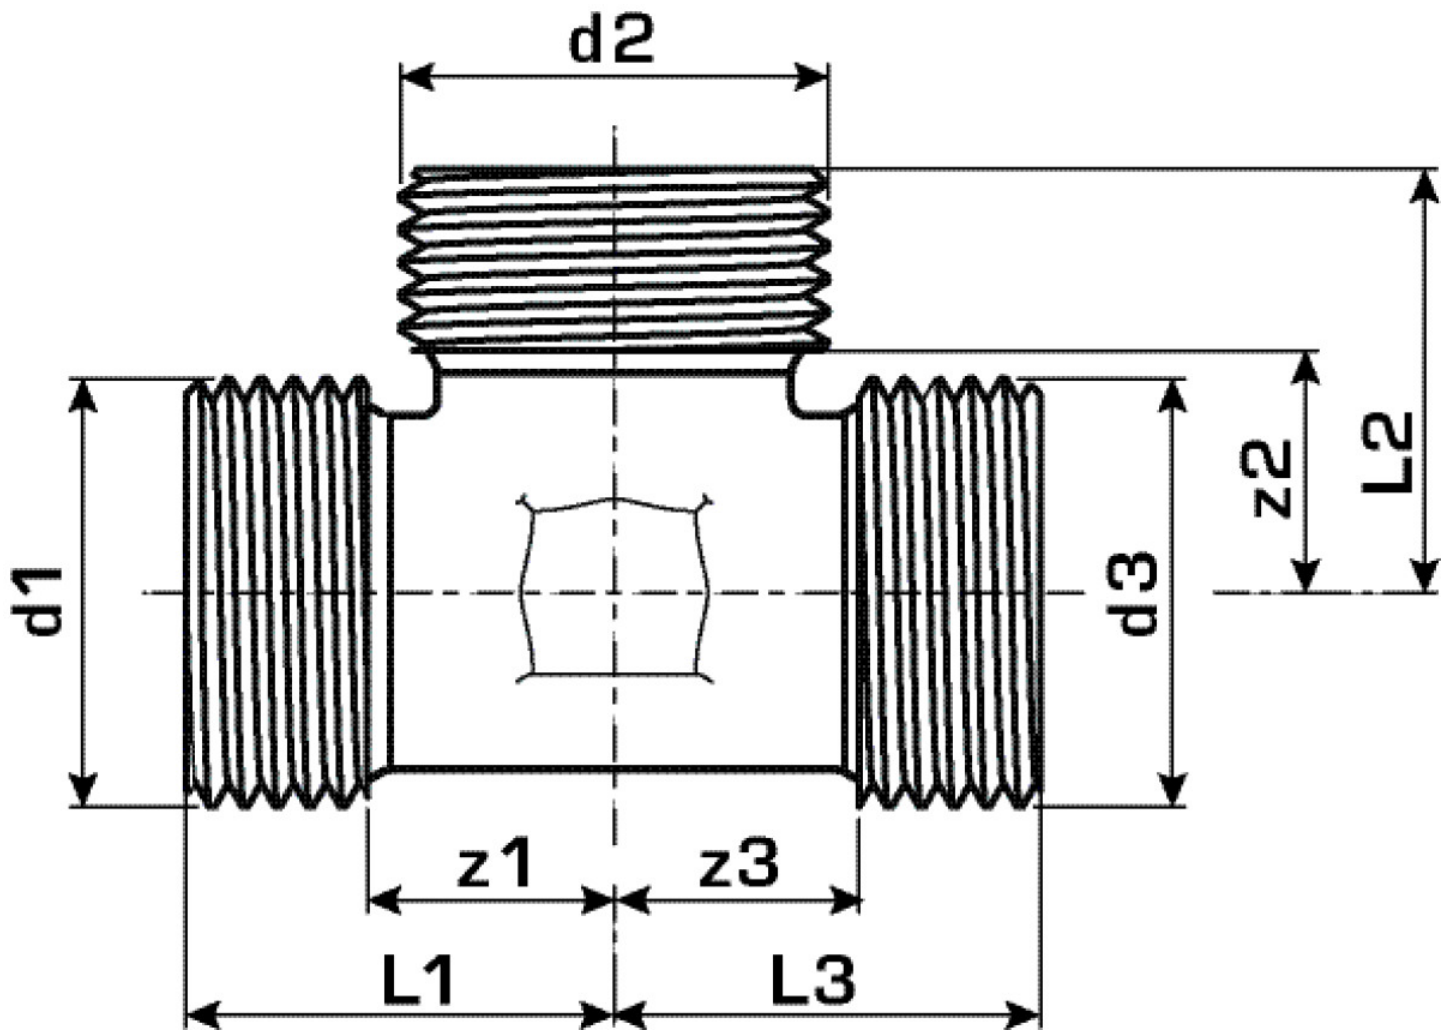

### Areas of application

Connector tee piece, non-porous metallised brass with three male threads suitable for KM220 euro thread fitting

## Article information

port 1	Male thread metric
port 2	Male thread
port 3	Male thread

## Product information

VPE1	10,00 KT1
weight	0,095 KGM
text	KELOX threaded tee
INTRNR	74122000
main material group	KELOX
material group	KELOX screw fittings
code	KM340E

Art. No	label	d1	d2	d3	d1	d3	L1	L2	L3	z1	z2	z3
			Inches		Inches	Inches	mm	mm	mm	mm	mm	mm
770692C	3/4"	3/4	3/4"	3/4	3/4"	3/4"	26	26	26	19	19	19
		Zoll	(20)	Zoll	(20)	(20)						
		(20)		(20)								