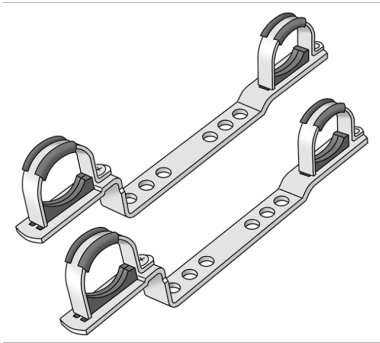

KELOX

KM519 KELOX-WINDOWX manifold bracket 32/200

7702360

Areas of application

For fixing WINDOWX manifolds KWU550 in the universal manifold cabinet KM570, or for screwing on, manifold bar spacing 200mm, galvanised steel plate with two sound-decoupled hose clamps, in addition, as a manifold bracket for KM590E KELOX FB manifold

Specifications

Product information	
VPE1	1,00 SA1
weight	0,320 KGM
text	KELOX-WINDOW manifold bracket
INTRNR	73269098
main material group	KELOX
material group	KELOX accessories
code	KM519

Art. No	label
7702360	32/200