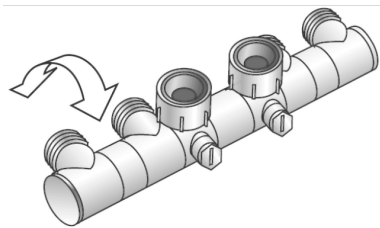

KELOX

KM595 QUATTROX radiator block Connection nipple 1/2"x3/4"

9005120

Areas of application

For valve radiators with 4 steplessly rotatable pipe connections; straight-way or corner connection; for looping through the flow and return flow without connections in the floor as well as central lockable radiator connections; 3/4" female thread union nut, on pipe side 3/4" male euro cone; non-porous nickel-plated brass, compatible with KM220 d16 and d20

Specifications

Product information	
VPE1	2,00 SA1
weight	0,035 KGM
text	QUATTROX radiator block
INTRNR	84818031
main material group	KELOX
material group	KELOX accessories
code	KM595

Art. No	label
9005120	Connection nipple 1/2"x3/4"